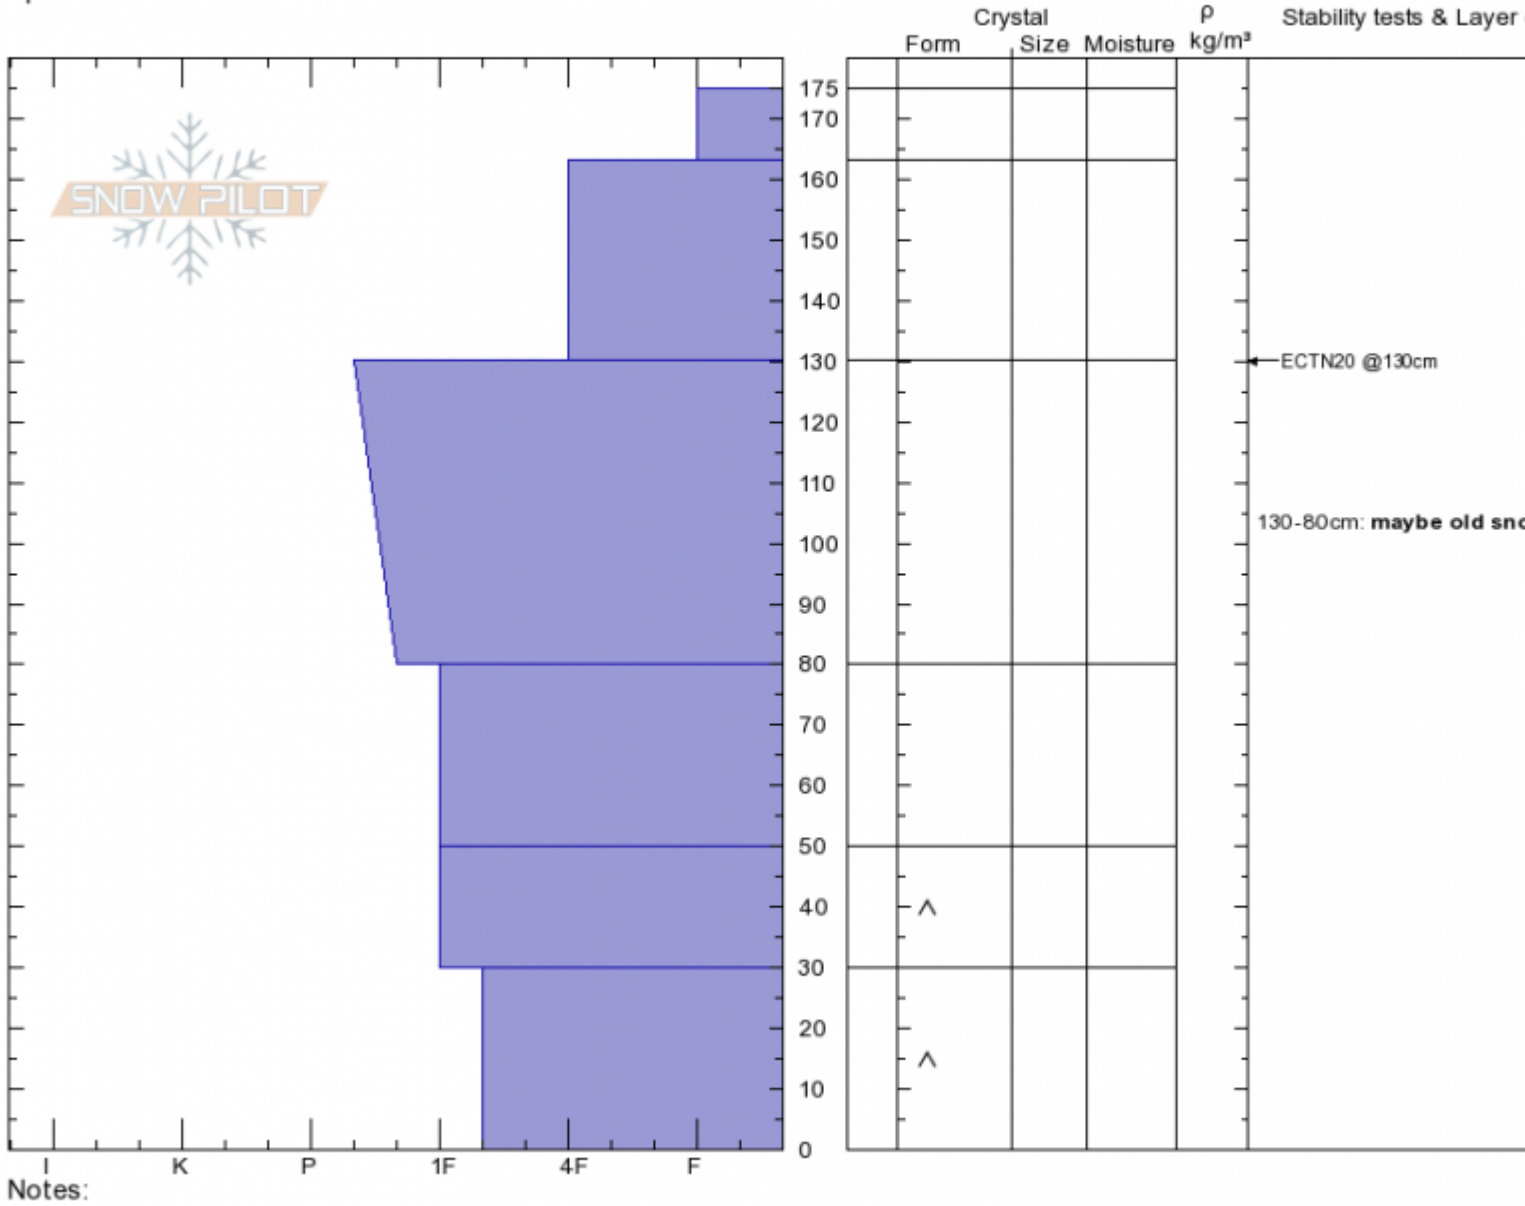

**Ski Hill**  
**Lionhead Range**  
**MT**  
 Elevation: **8200 ft**  
 Aspect: **65°**  
 Specifics:

**Doug Chabot-Admin**  
**02/15/2020 - 11:15am**  
 Co-ord: **44.70311N, -111.29657W**  
 Slope Angle: **25°**  
 Wind Loading: **previous**

Stability: **Good**  
 Air Temperature: **-11°C**  
 Sky Cover: **OVC**  
 Precipitation: **S1**  
 Wind: **SW Light Breeze**

HS: **175**    Layer Notes:  
 130-80cm: **maybe old snomo**

Advisory Region  
 Lionhead Range  
 Longitude  
 -111.29W  
 Latitude  
 44.70N  
 Lionhead Range, 2020-02-15