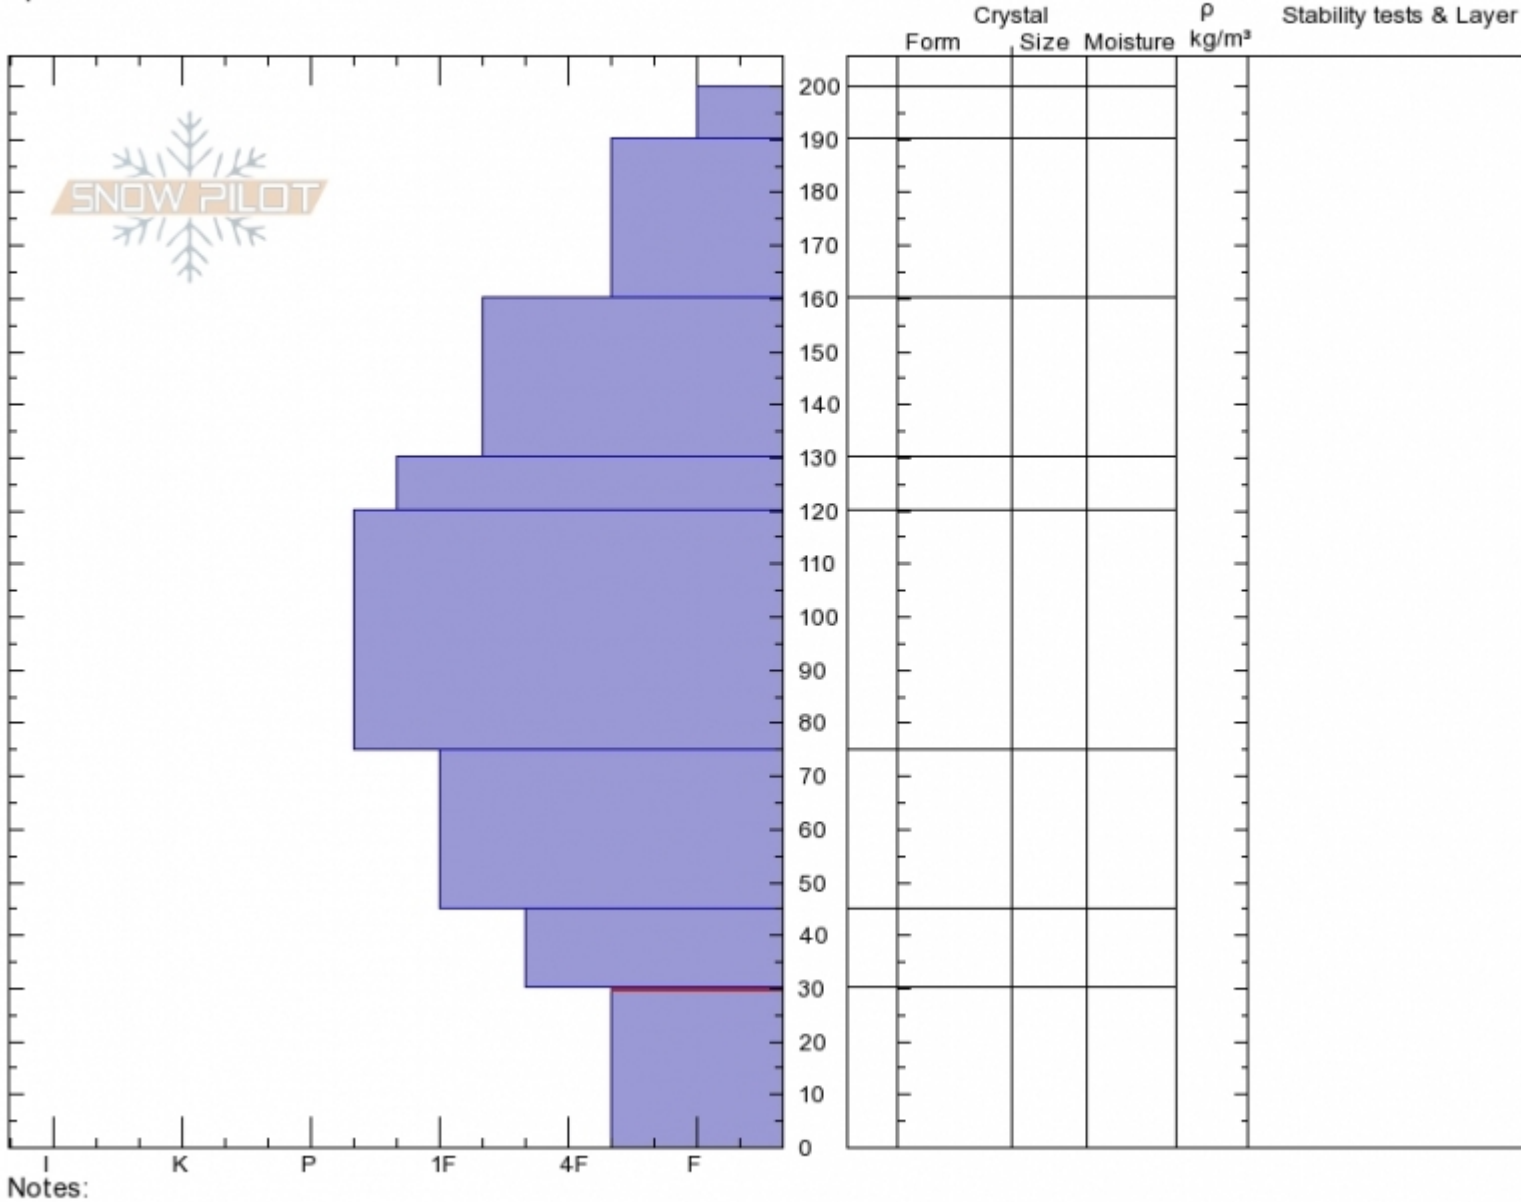

Skyline East
Madison Range-S
MT
 Elevation: **9800 ft**
 Aspect: **90°**
 Specifics:

Ian Hoyer
02/19/2020 - 12:00pm
 Co-ord: **44.90675N, -111.19932W**
 Slope Angle: **25°**
 Wind Loading: **no**

Stability: **Good**
 Air Temperature:
 Sky Cover: **CLR**
 Precipitation: **NO**
 Wind: **Calm**

HS:200 Layer Notes:
 30-0cm: **Problematic layer**

Advisory Region
 Southern Madison
 Longitude
 -111.23W
 Latitude
 44.92N
 Southern Madison, 2020-02-20