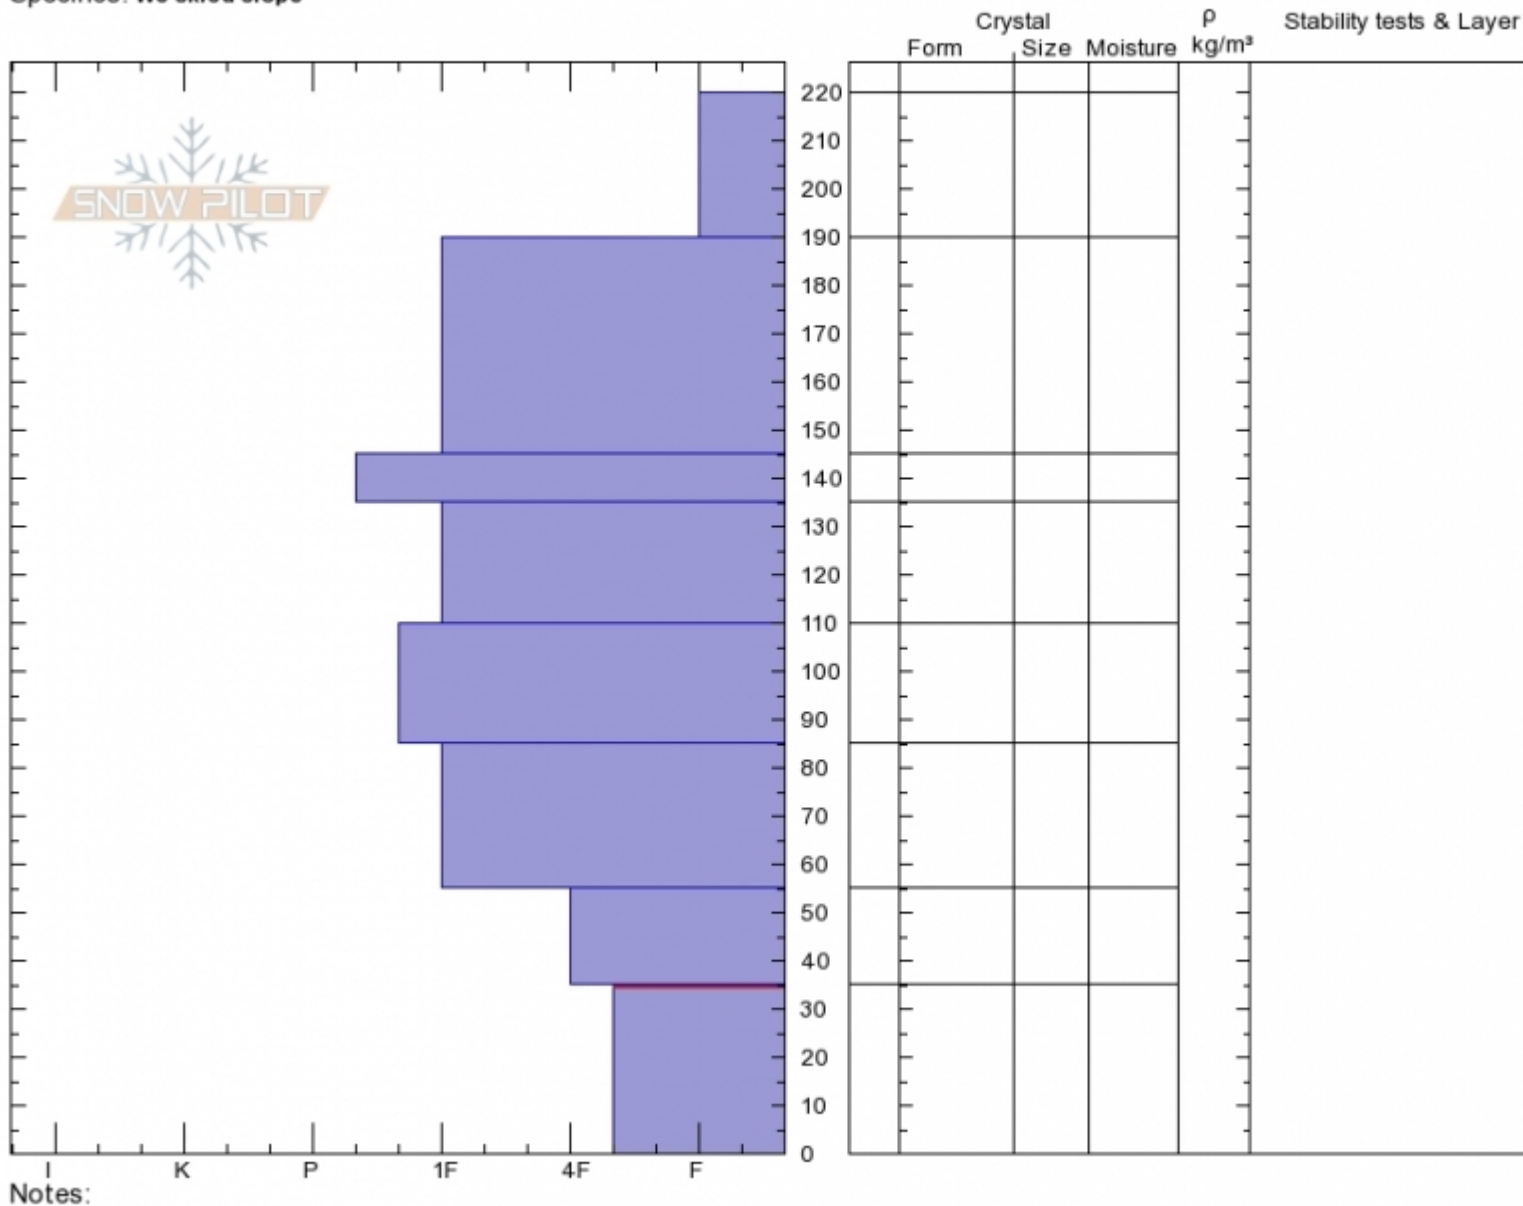

Skyline West
Madison Range-S
MT
 Elevation: **9600 ft**
 Aspect: **275°**
 Specifics: **We skied slope**

Ian Hoyer
02/19/2020 - 1:00pm
 Co-ord: **44.90188N, -111.19656W**
 Slope Angle: **25°**
 Wind Loading: **no**

Stability: **Good**
 Air Temperature:
 Sky Cover: **CLR**
 Precipitation: **NO**
 Wind: **Calm**

HS:220 Layer Notes:
 35-0cm: **Problematic layer**

Advisory Region
 Southern Madison
 Longitude
 -111.23W
 Latitude
 44.92N
 Southern Madison, 2020-02-20