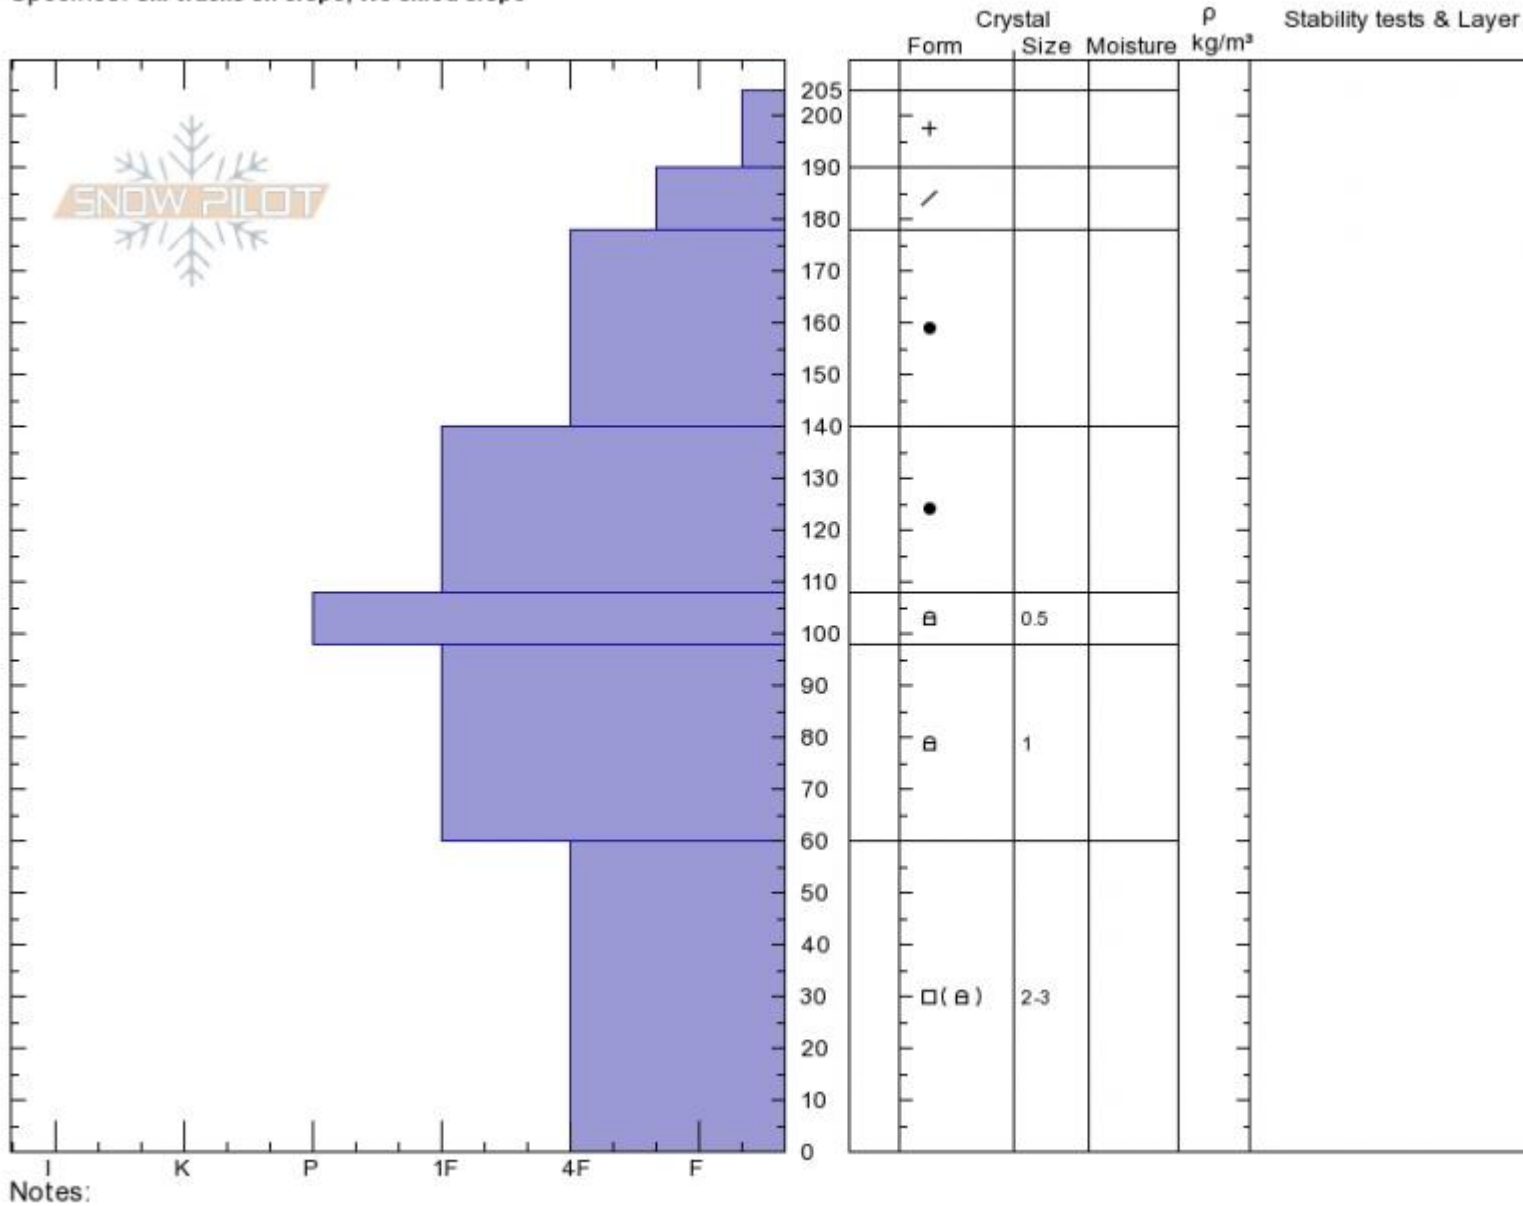

Middle Basin Meadow **Dave Zinn**
Madison Range-N **02/24/2020 - 12:30pm**
MT **Co-ord: 45.32389N, -111.37946W**
Elevation: 9029 ft **Slope Angle: 30°**
Aspect: 120° **Wind Loading: no**
Specifics: Ski tracks on slope; We skied slope

Stability: Good **HS:205** **Layer Notes:**
Air Temperature: -12°C **PF:50** **60-0cm: Problematic layer**
Sky Cover: OVC
Precipitation: S-1
Wind: W Light Breeze

Advisory Region
 Northern Madison
 Longitude
 -111.38W
 Latitude
 45.34N
 Northern Madison, 2020-02-24