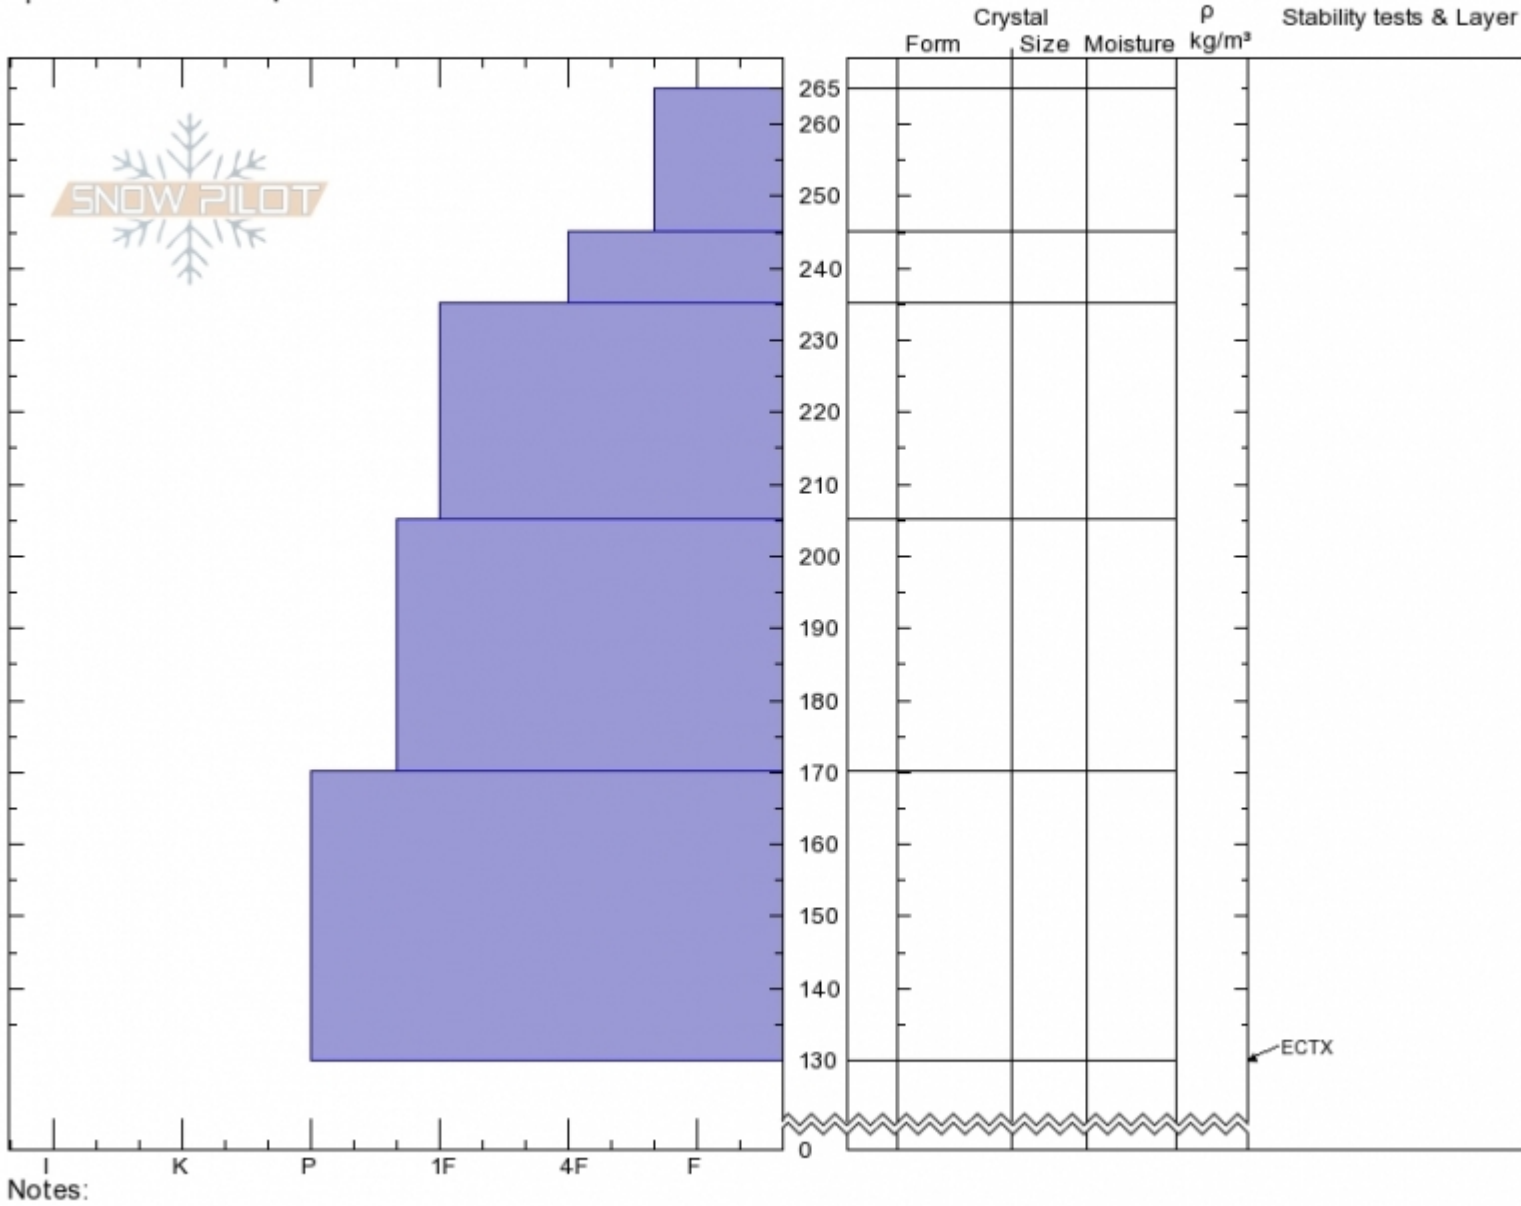

**Republic Creek**  
**Beartooths**  
**MT**  
 Elevation: **9800 ft**  
 Aspect: **240°**  
 Specifics: **We skied slope**

**Spencer Jonas**  
**02/24/2020 - 1:30pm**  
 Co-ord: **44.98517N, -109.92538W**  
 Slope Angle: **28°**  
 Wind Loading:

Stability:  
 Air Temperature:  
 Sky Cover: **BKN**  
 Precipitation: **NO**  
 Wind: **S Light Breeze**

**HS:265** Layer Notes:  
**PS:20**

Advisory Region  
 Cooke City  
 Longitude  
 -109.94W  
 Latitude  
 44.99N