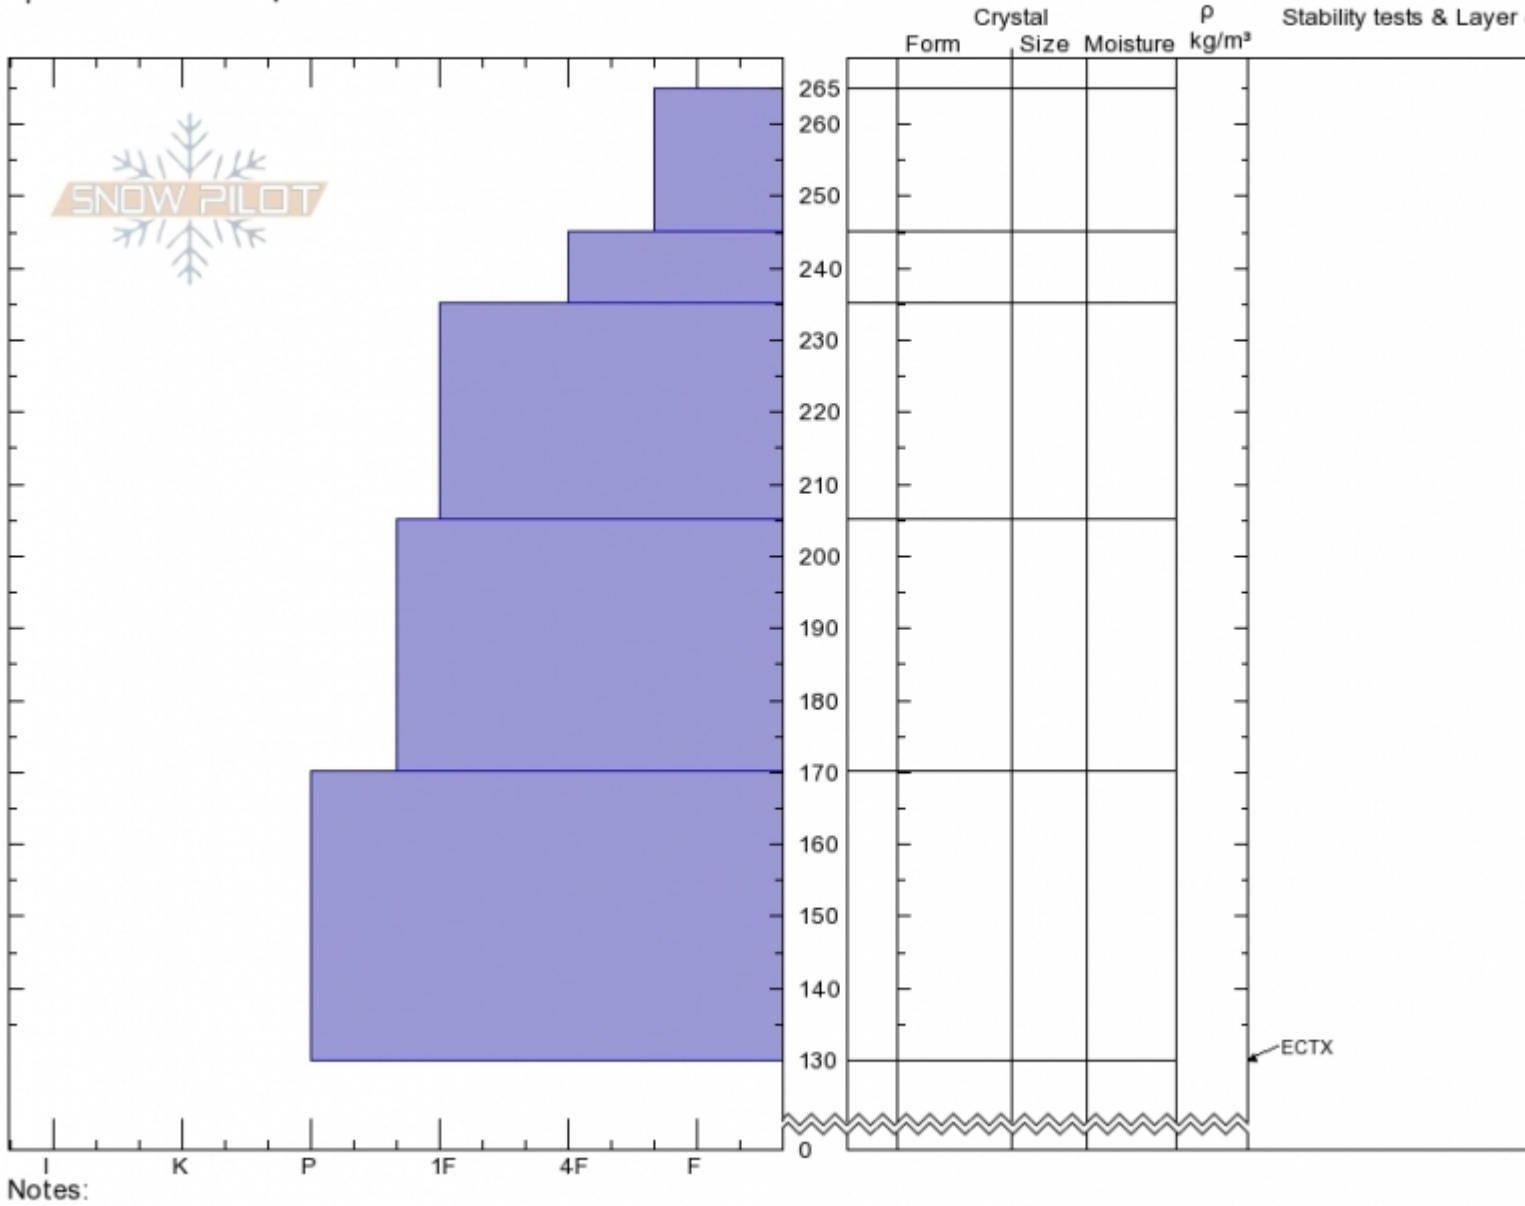

**Republic Creek**  
**Beartooths**  
**MT**  
 Elevation: **9800 ft**  
 Aspect: **240°**  
 Specifics: **We skied slope**

**Spencer Jonas**  
**02/24/2020 - 1:30pm**  
 Co-ord: **44.98517N, -109.92538W**  
 Slope Angle: **28°**  
 Wind Loading:

Stability:  
 Air Temperature:  
 Sky Cover: **BKN**  
 Precipitation: **NO**  
 Wind: **S Light Breeze**

HS:**265**    Layer Notes:  
 PS:**20**

Advisory Region  
 Cooke City  
 Longitude  
 -109.94W  
 Latitude  
 44.99N