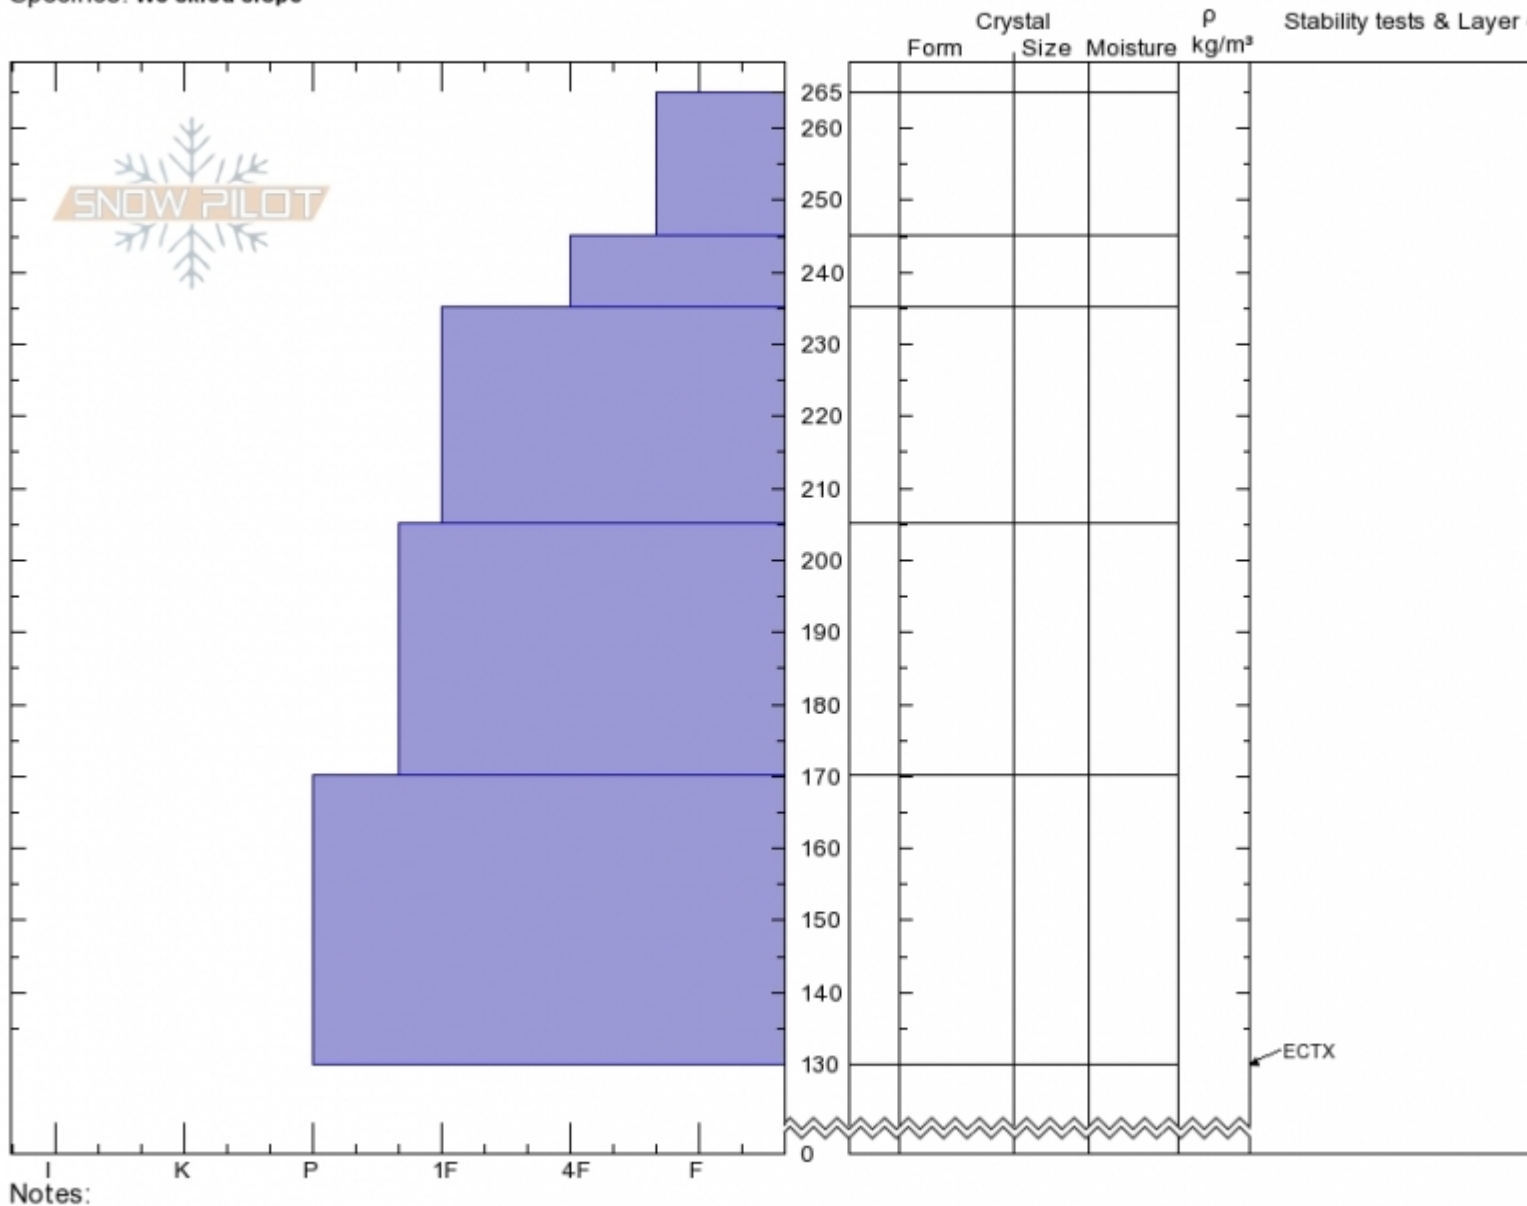

Republic Creek
Beartooths
MT
Elevation: 9800 ft
Aspect: 240°
Specifics: We skied slope

Spencer Jonas
02/24/2020 - 1:30pm
Co-ord: 44.98517N, -109.92538W
Slope Angle: 28°
Wind Loading:

Stability:
Air Temperature:
Sky Cover: BKN
Precipitation: NO
Wind: S Light Breeze

HS:265
PS:20
Layer Notes:

Advisory Region
Cooke City
Longitude
-109.94W
Latitude
44.99N

Forecast link: [GNFAC Avalanche Forecast for Tue Feb 25, 2020](#)
Cooke City, 2020-02-24