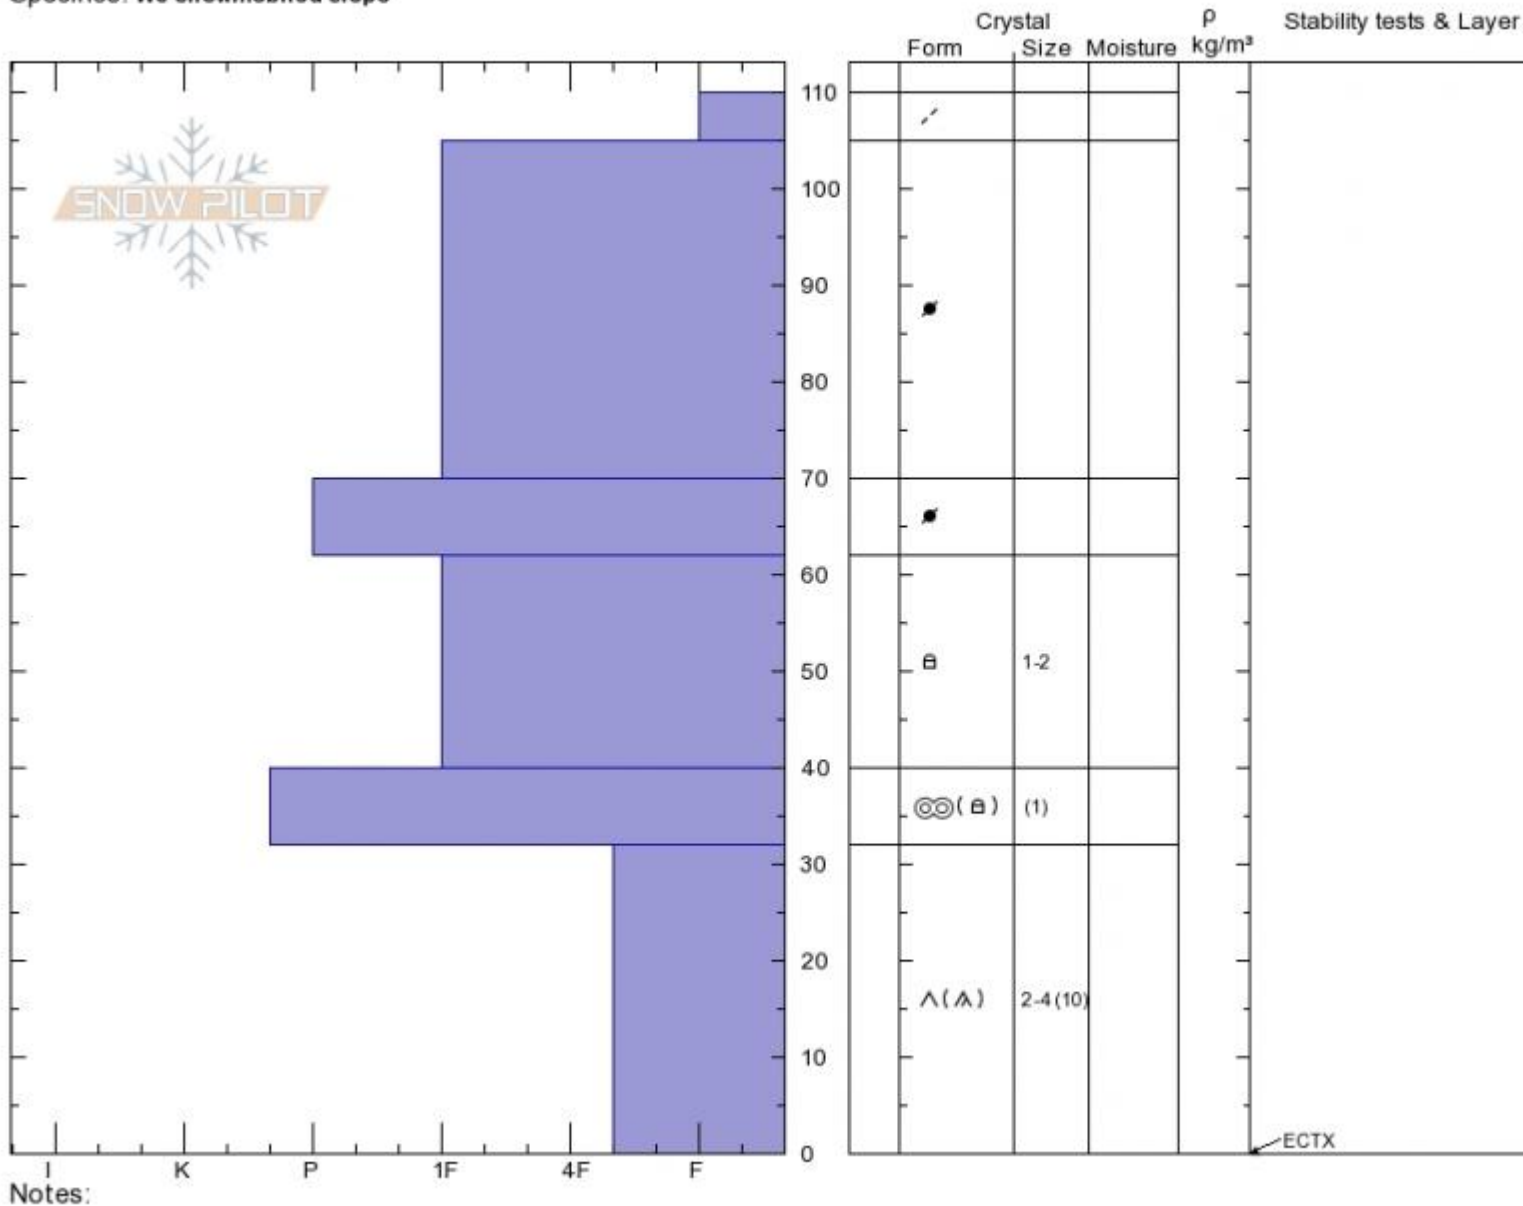

Cedar Mountain
Madison Range-N
MT
 Elevation: 9303 ft
 Aspect: 23°
 Specifics: We snowmobiled slope

Dave Zinn
03/02/2020 - 12:00pm
 Co-ord: **45.22654N, -111.49264W**
 Slope Angle: 15°
 Wind Loading: **yes**

Stability: **Fair**
 Air Temperature:
 Sky Cover: **SCT**
 Precipitation: **NO**
 Wind: **SW Moderate**

HS:110 Layer Notes:
 PF:20 32-0cm:Problematic layer

Advisory Region
 Northern Madison
 Longitude
 -111.49W
 Latitude
 45.23N