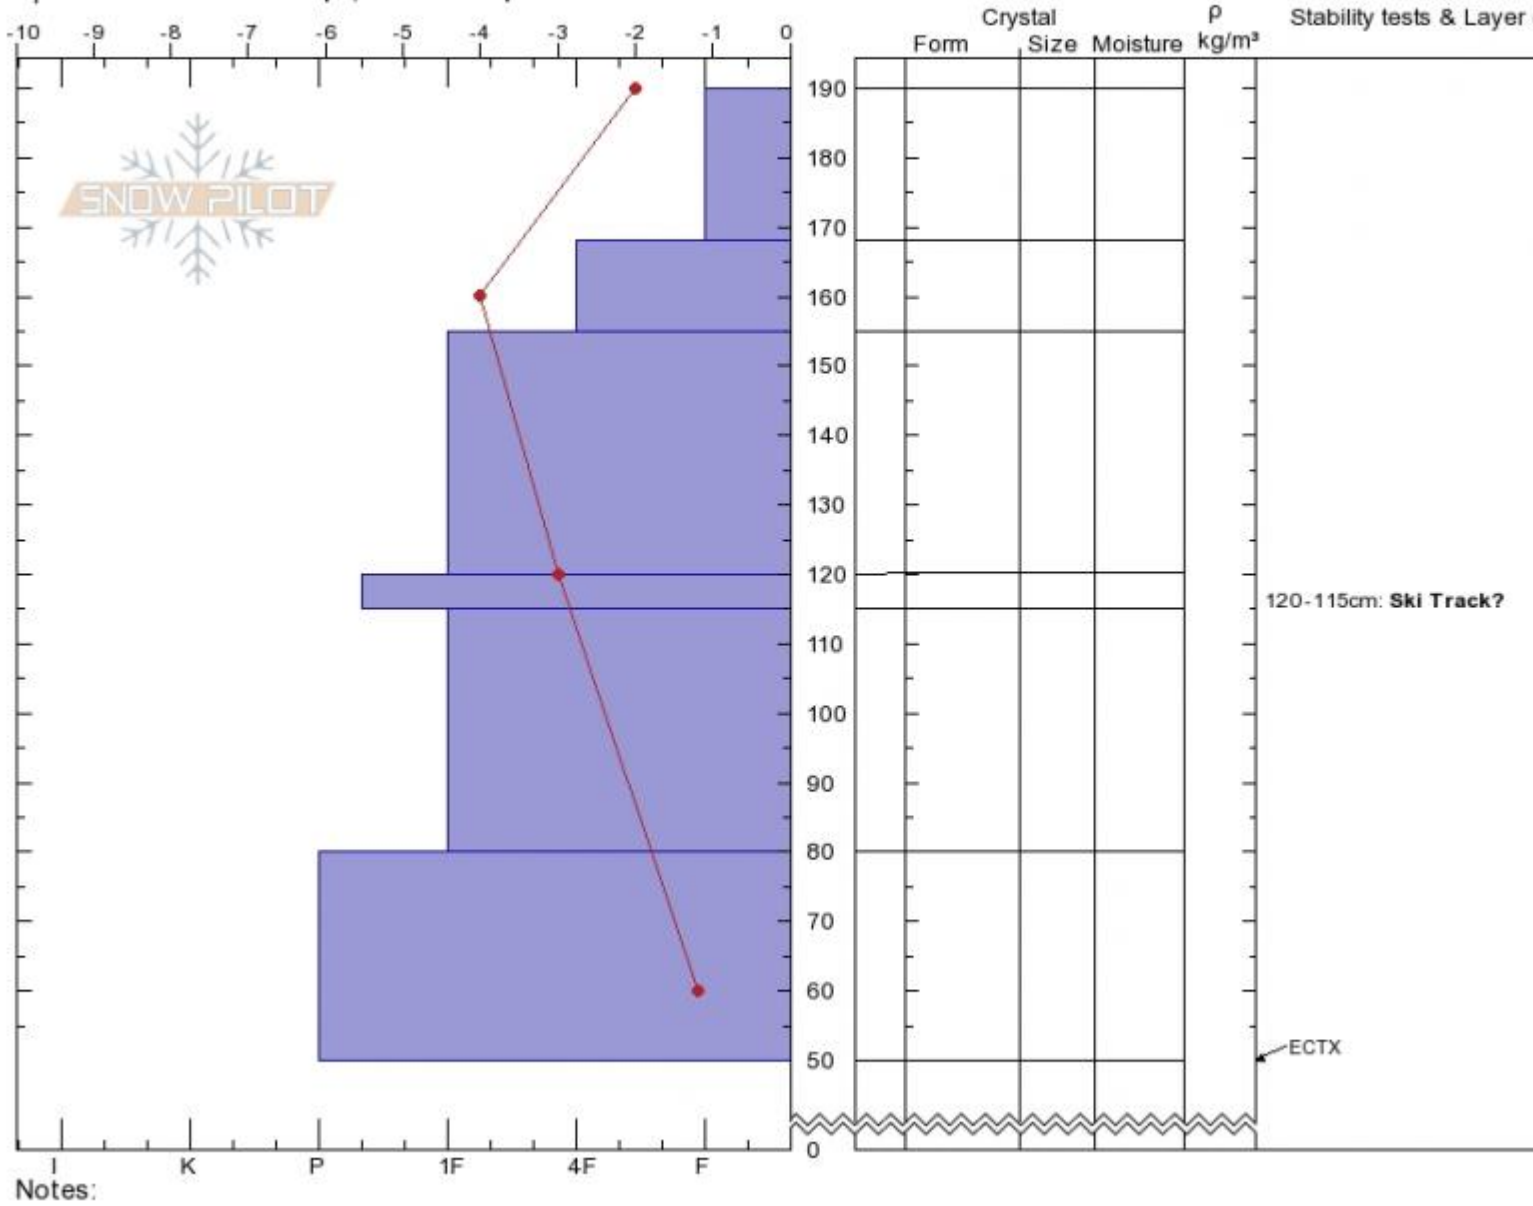

Tyler's  
 Madison Range-N  
 MT  
 Elevation: 9375 ft  
 Aspect: 260°  
 Specifics: Ski tracks on slope; We skied slope

Spencer Jonas  
 03/15/2020 - 10:40am  
 Co-ord: 45.33159N, -111.38476W  
 Slope Angle: 33°  
 Wind Loading: no

Stability:  
 Air Temperature: -3°C  
 Sky Cover: OVC  
 Precipitation:  
 Wind: Calm

HS:190 Layer Notes:  
 120-115cm: Ski Track?

Advisory Region  
 Northern Madison  
 Longitude  
 -111.39W  
 Latitude  
 45.34N  
 Northern Madison, 2020-03-15