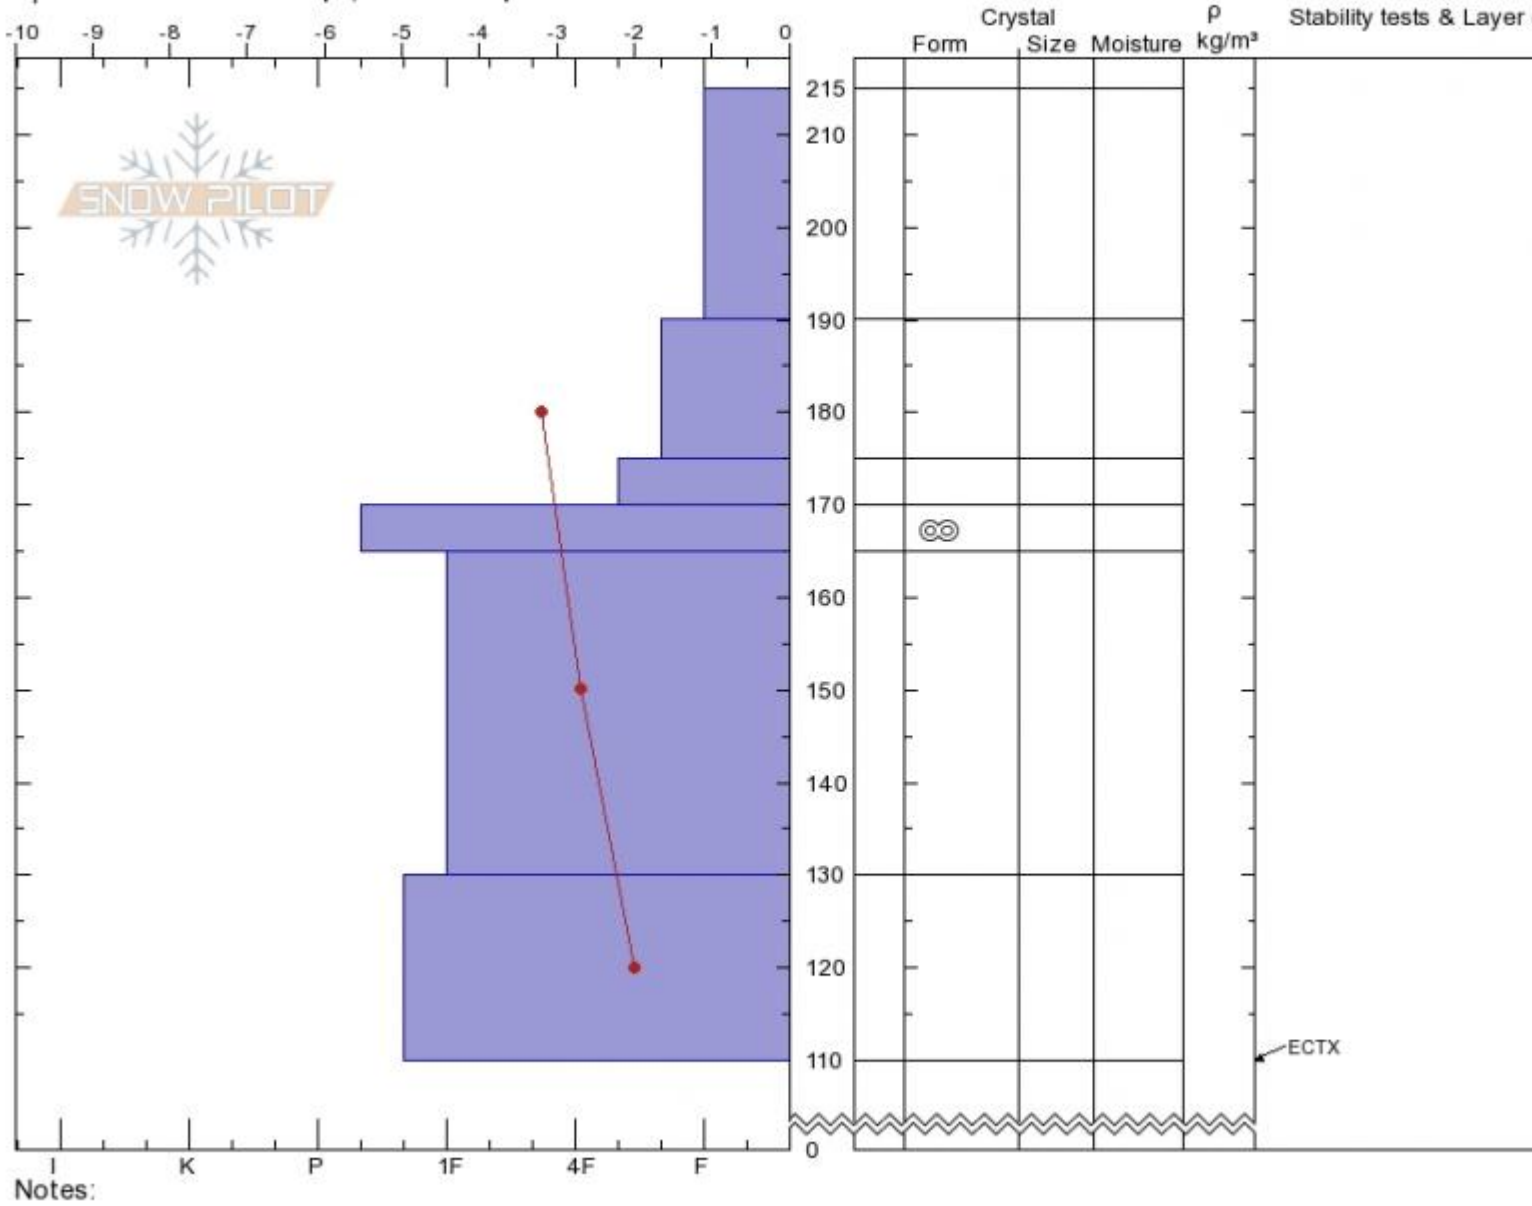

**Spankys**  
**Madison Range-N**  
**MT**  
Elevation: **9300 ft**  
Aspect: **70°**  
Specifics: **Ski tracks on slope; We skied slope**

**Spencer Jonas**  
**03/15/2020 - 11:30am**  
Co-ord: **45.32909N, -111.38120W**  
Slope Angle: **33°**  
Wind Loading: **no**

Stability: **Good**  
Air Temperature:  
Sky Cover: **OVC**  
Precipitation:  
Wind: **Calm**

HS:215 Layer Notes:

Advisory Region  
Northern Madison  
Longitude  
-111.38W  
Latitude  
45.35N  
Northern Madison, 2020-03-15