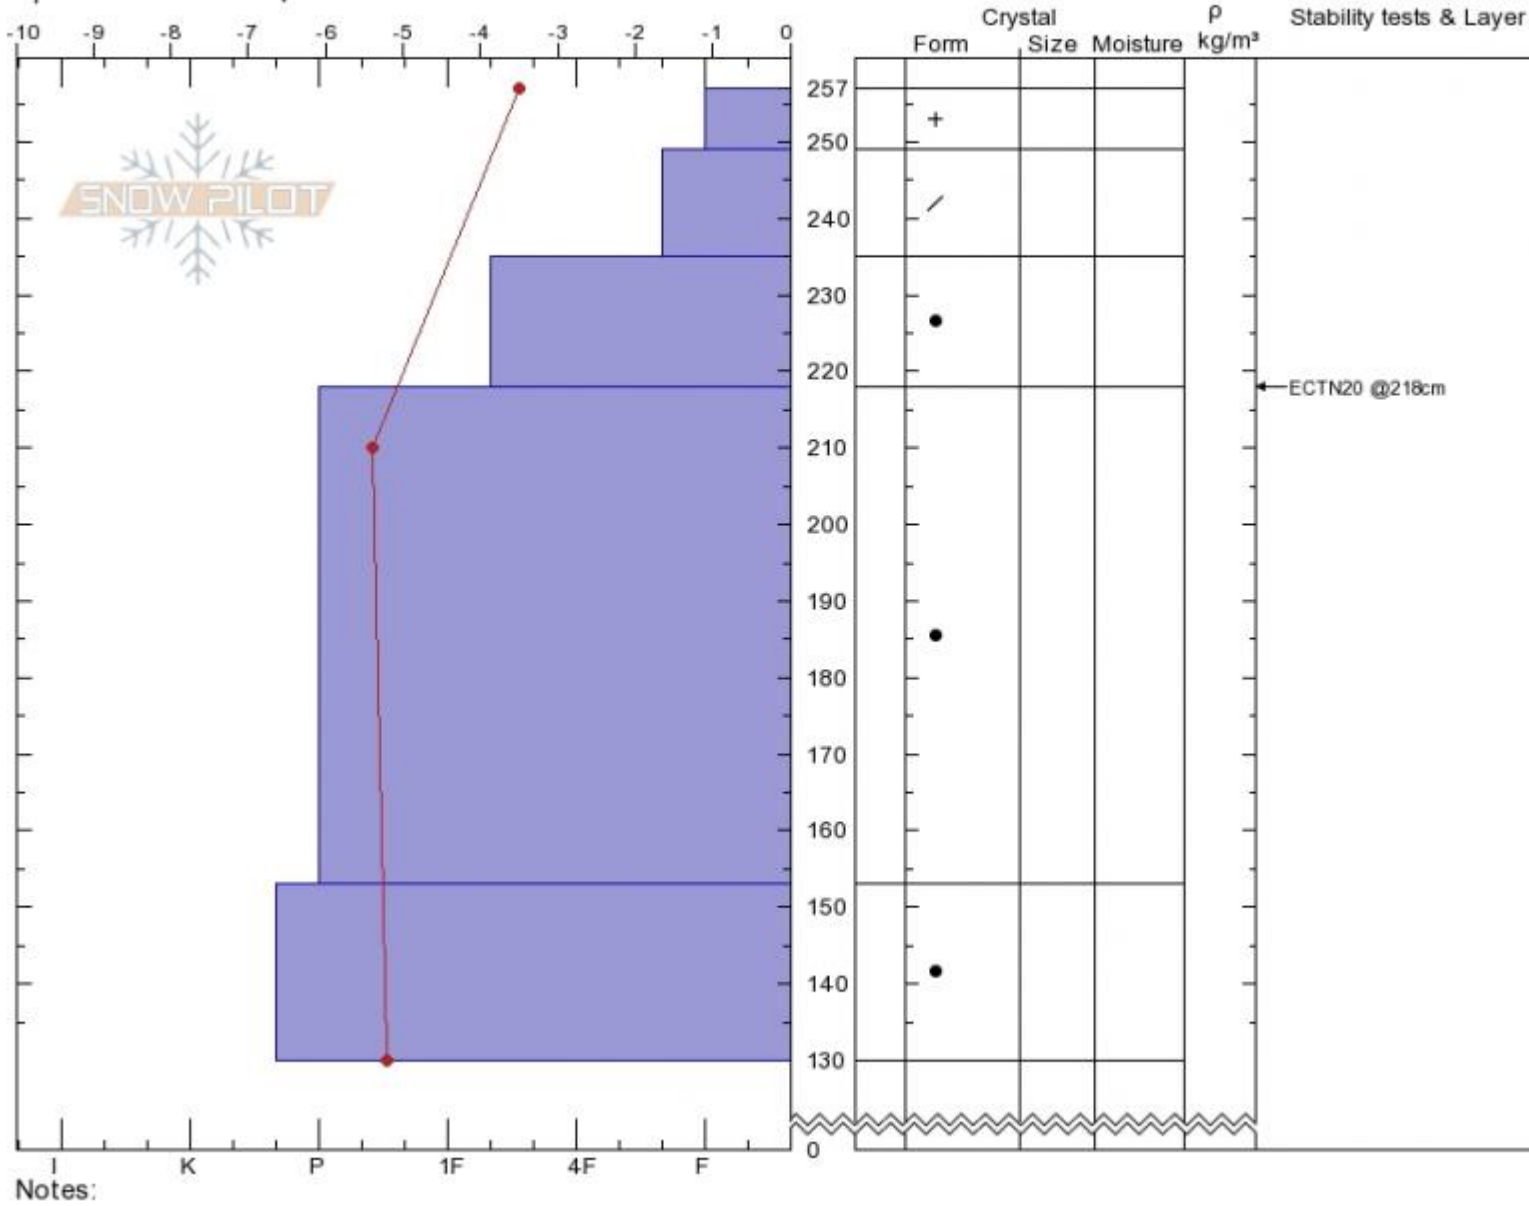

East of Koch Low
 Madison Range-S
 MT
 Elevation: 8800 ft
 Aspect: 15°
 Specifics: We skied slope

Dave Zinn
 03/21/2020 - 12:00pm
 Co-ord: 45.04380N, -111.42141W
 Slope Angle: 27°
 Wind Loading: previous

Stability: Good
 Air Temperature: -3°C
 Sky Cover: CLR
 Precipitation: NO
 Wind: Light Breeze

HS:257
 PF:20
 Layer Notes:

Advisory Region
 Southern Madison
 Longitude
 -111.42W
 Latitude
 45.04N
 Southern Madison, 2020-03-21