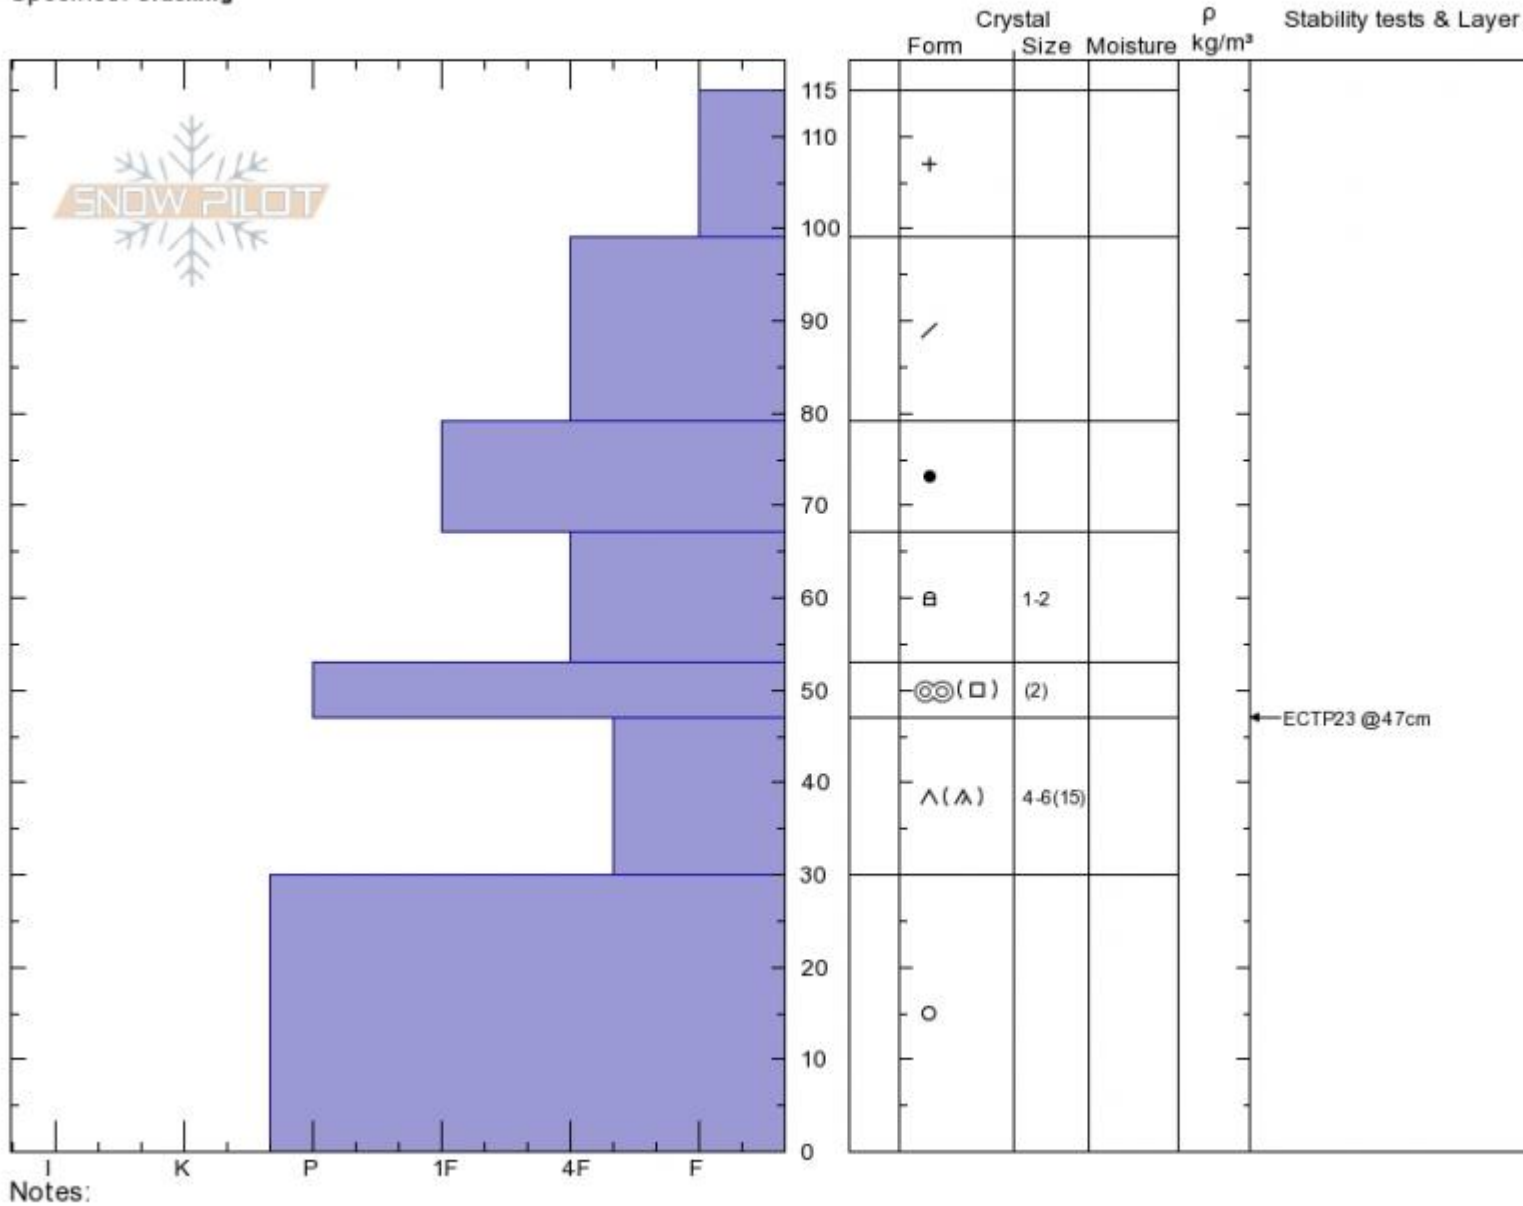

East of Koch High  
 Madison Range-S  
 MT  
 Elevation: 10219 ft  
 Aspect: 30°  
 Specifics: Cracking

Dave Zinn  
 03/20/2020 - 1:00pm  
 Co-ord: 45.04032N, -111.43012W  
 Slope Angle: 34°  
 Wind Loading: previous

Stability: Fair  
 Air Temperature:  
 Sky Cover: CLR  
 Precipitation: NO  
 Wind: W Light Breeze

HS:115 Layer Notes:  
 PF:20 47-30cm:Problematic layer

Notes:  
 Advisory Region  
 Southern Madison  
 Longitude  
 -111.43W  
 Latitude  
 45.04N  
 Southern Madison, 2020-03-21