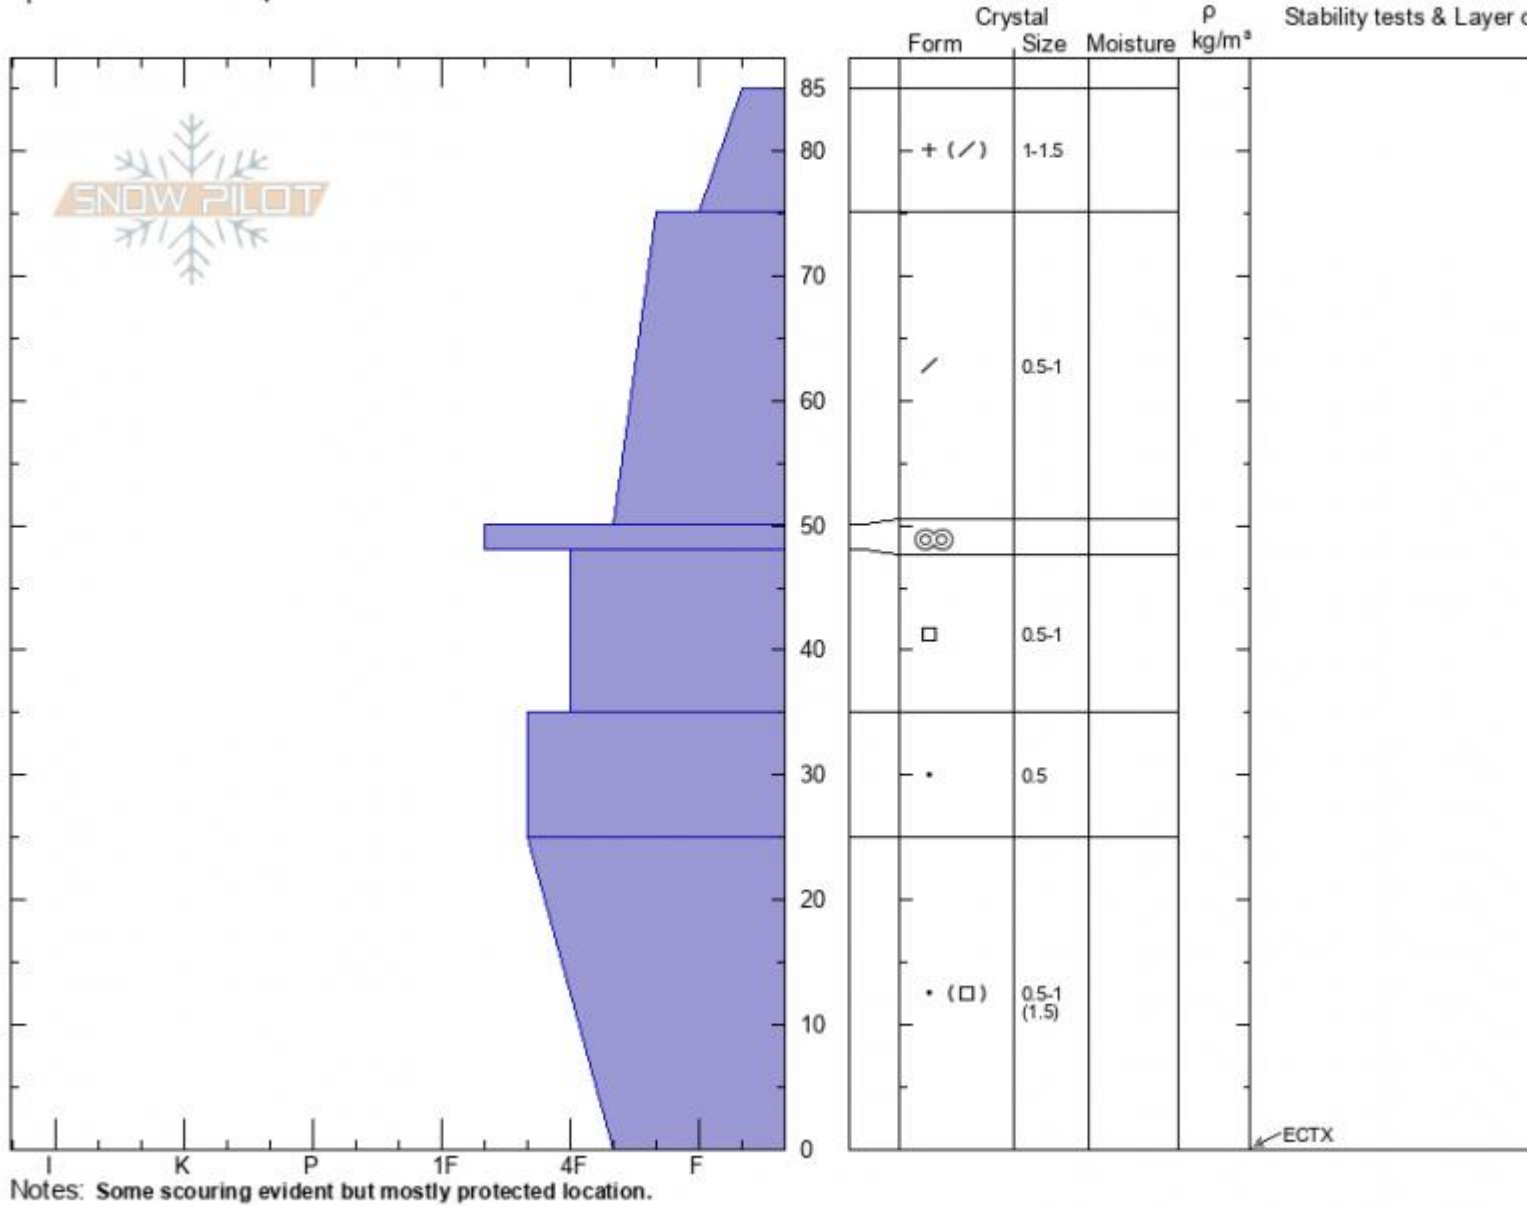

**Woody Ridge**  
**Cooke City**  
**MT**  
 Elevation: **8800 ft**  
 Aspect: **W**  
 Specifics: **We skied slope**

**James Lesser**  
**11/15/2020 - 10:00am**  
 Co-ord: **44.99100N, -109.93040E**  
 Slope Angle: **25°**  
 Wind Loading: **no**

Stability: **Good**  
 Air Temperature: **26.6°F**  
 Sky Cover: **OVC**  
 Precipitation: **NO**  
 Wind: **SW Light Breeze**

Layer Notes:

Some definite cross loading from W-SW winds, overall no major signs of instability to report.