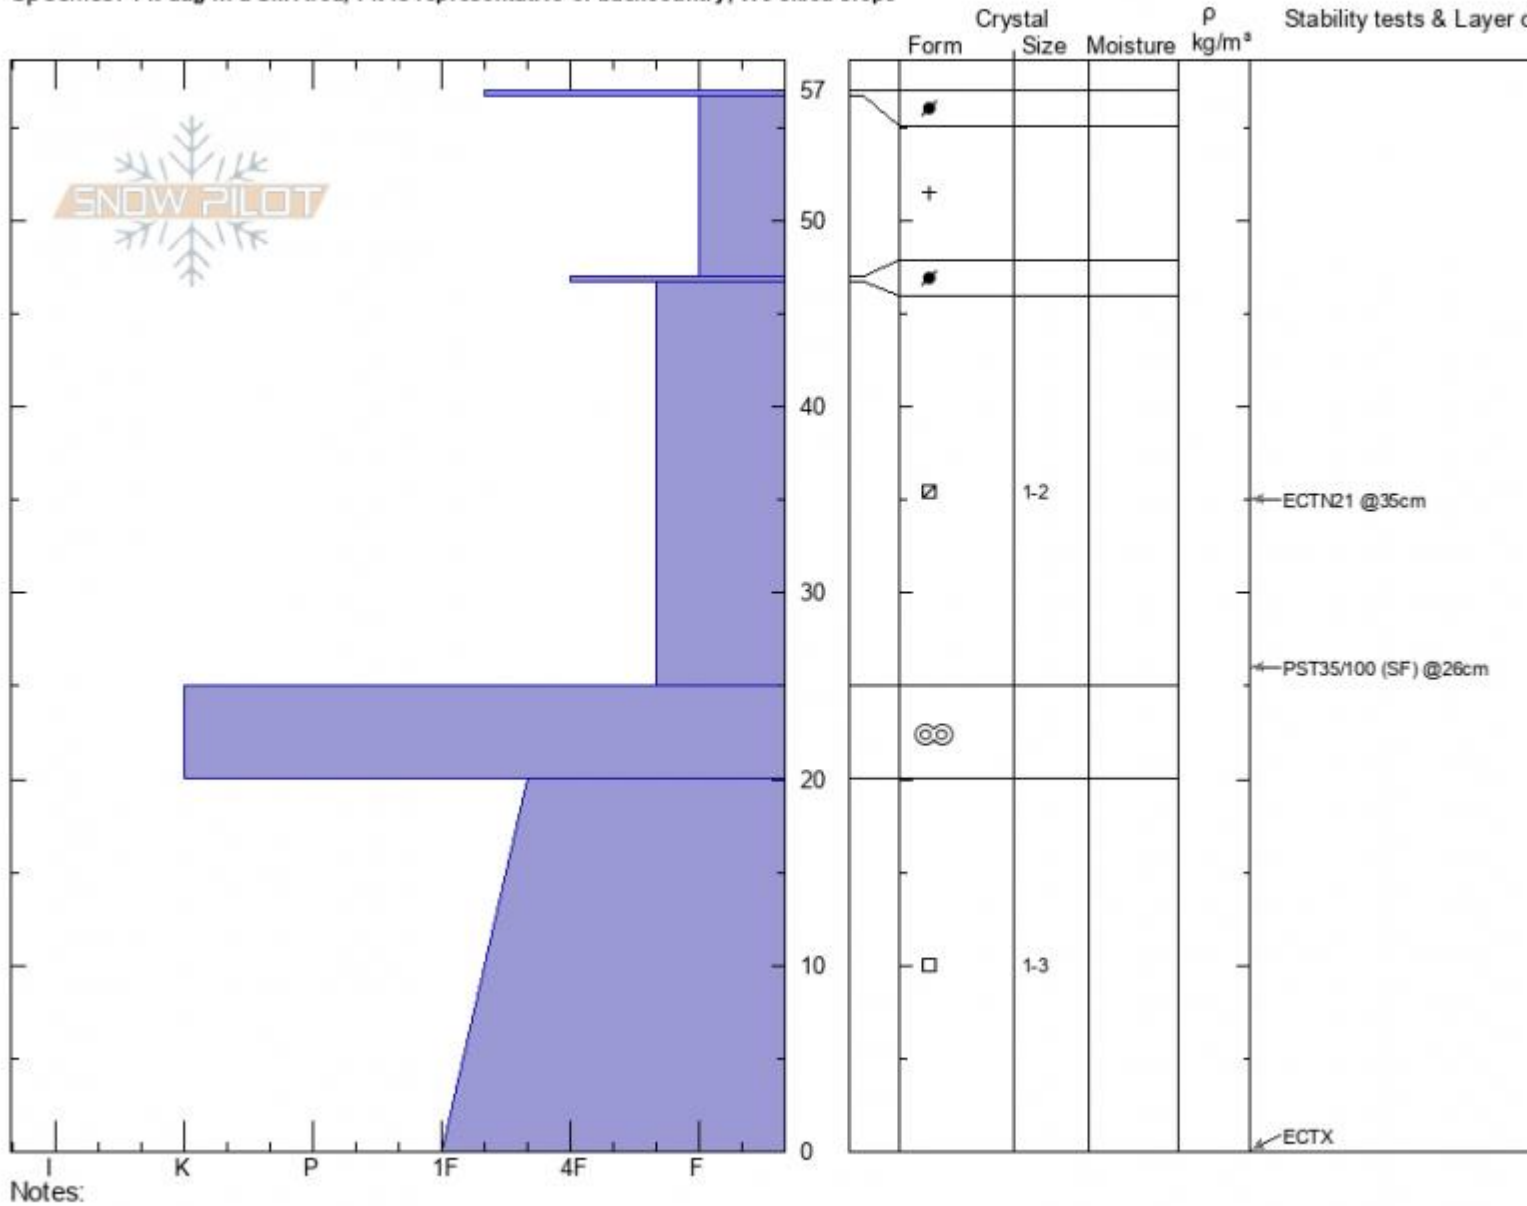

Lift 9 Moonshine/Phazr
 Bridger Range
 MT
 Elevation: 7851 ft
 Aspect: 80°
 Specifics: Pit dug in a Ski Area; Pit is representative of backcountry; We skied slope

Alex Marienthal
 11/29/2020 - 11:05am
 Co-ord: 45.80220N, -110.92772W
 Slope Angle: 22°
 Wind Loading: previous

Stability: **Good**
 Air Temperature:
 Sky Cover: **CLR**
 Precipitation: **NO**
 Wind: **Calm**

HS: 57
 Layer Notes:
 46.7-25cm: Problematic layer

Advisory Region
 Bridger Range
 Longitude
 -110.92W
 Latitude
 45.82N
 Bridger Range, 2020-11-29