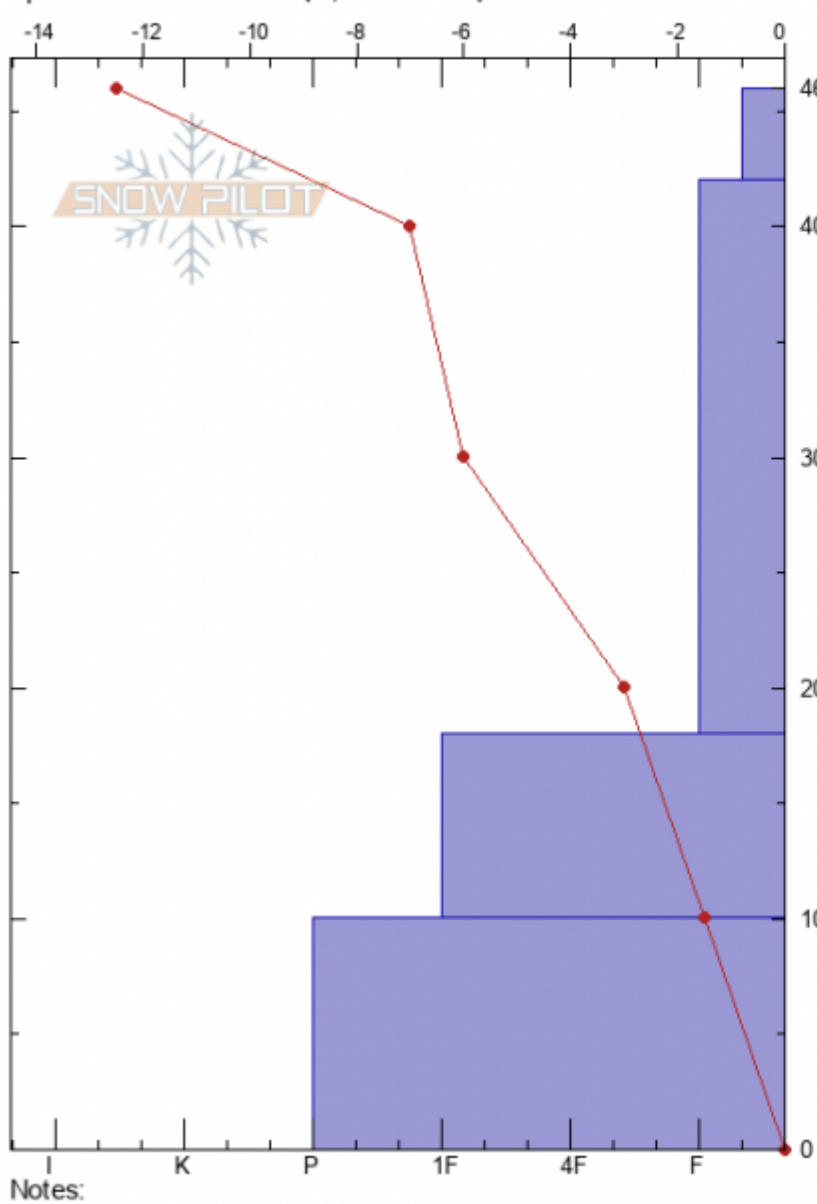

Tyler's Slope  
 Madison Range-N  
 MT  
 Elevation: 9059 ft  
 Aspect: 280°  
 Specifics: Ski tracks on slope; We skied slope

Doug Chabot-Admin  
 12/02/2020 - 11:00am  
 Co-ord: 45.33220N, -111.37309W  
 Slope Angle: 15°  
 Wind Loading:

Stability: **Good**  
 Air Temperature: **-5°C**  
 Sky Cover: **CLR**  
 Precipitation: **NO**  
 Wind: **Calm**

HS: 46 Layer Notes:

Form	Crystal Size	Moisture	ρ kg/m³	Stability tests & Layer
V	5			
/(V)	1-2	D		
□	2			
□ (Λ)	2	D		
⊗		D		

Advisory Region  
 Northern Madison  
 Longitude  
 -111.39W  
 Latitude  
 45.34N  
 Northern Madison, 2020-12-02