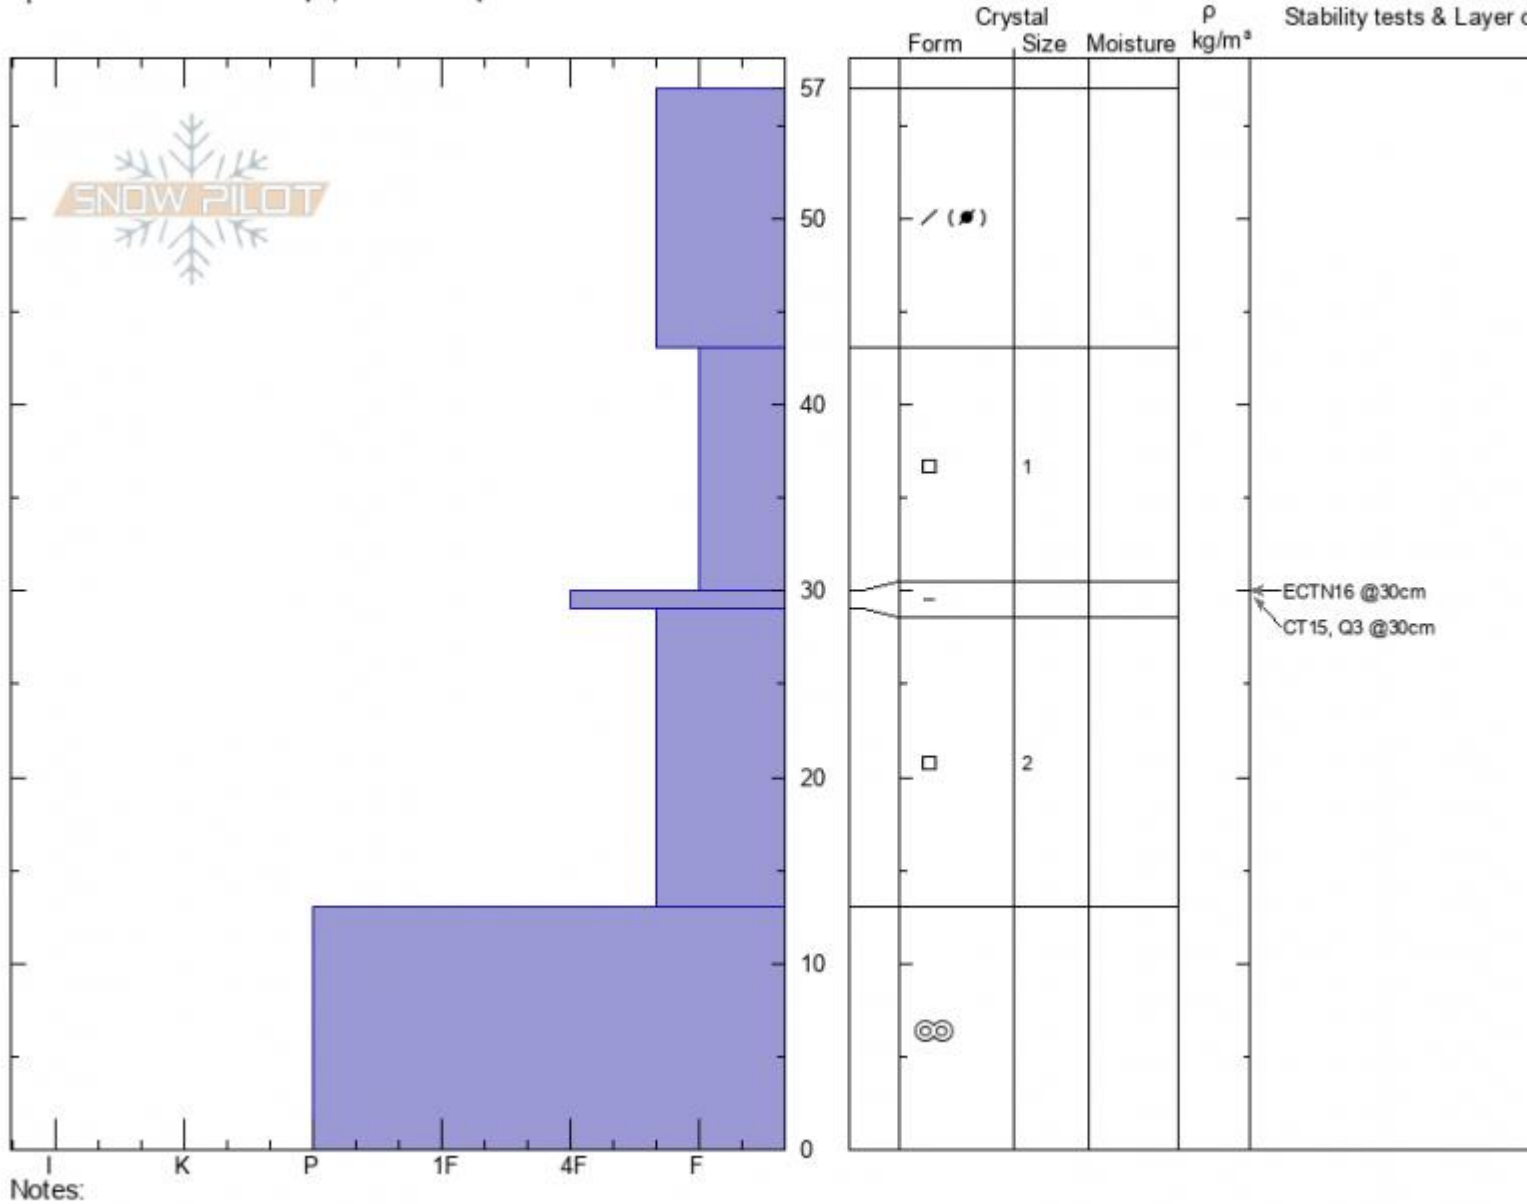

Ramp
 Bridger Range
 MT
 Elevation: 7887 ft
 Aspect: 110°
 Specifics: Ski tracks on slope; We skied slope

Spencer Jonas
 12/03/2020 - 1:30pm
 Co-ord: 45.82976N, -110.92911W
 Slope Angle: 25°
 Wind Loading: no

Stability:
 Air Temperature:
 Sky Cover: CLR
 Precipitation: NO
 Wind: N Light Breeze

HS: 57
 PF: 40
 PS: 15
 Layer Notes:

Advisory Region
 Bridger Range
 Longitude
 -110.93W
 Latitude
 45.83N

Forecast link: [GNFAC Avalanche Forecast for Fri Dec 4, 2020](#)
 Bridger Range, 2020-12-03