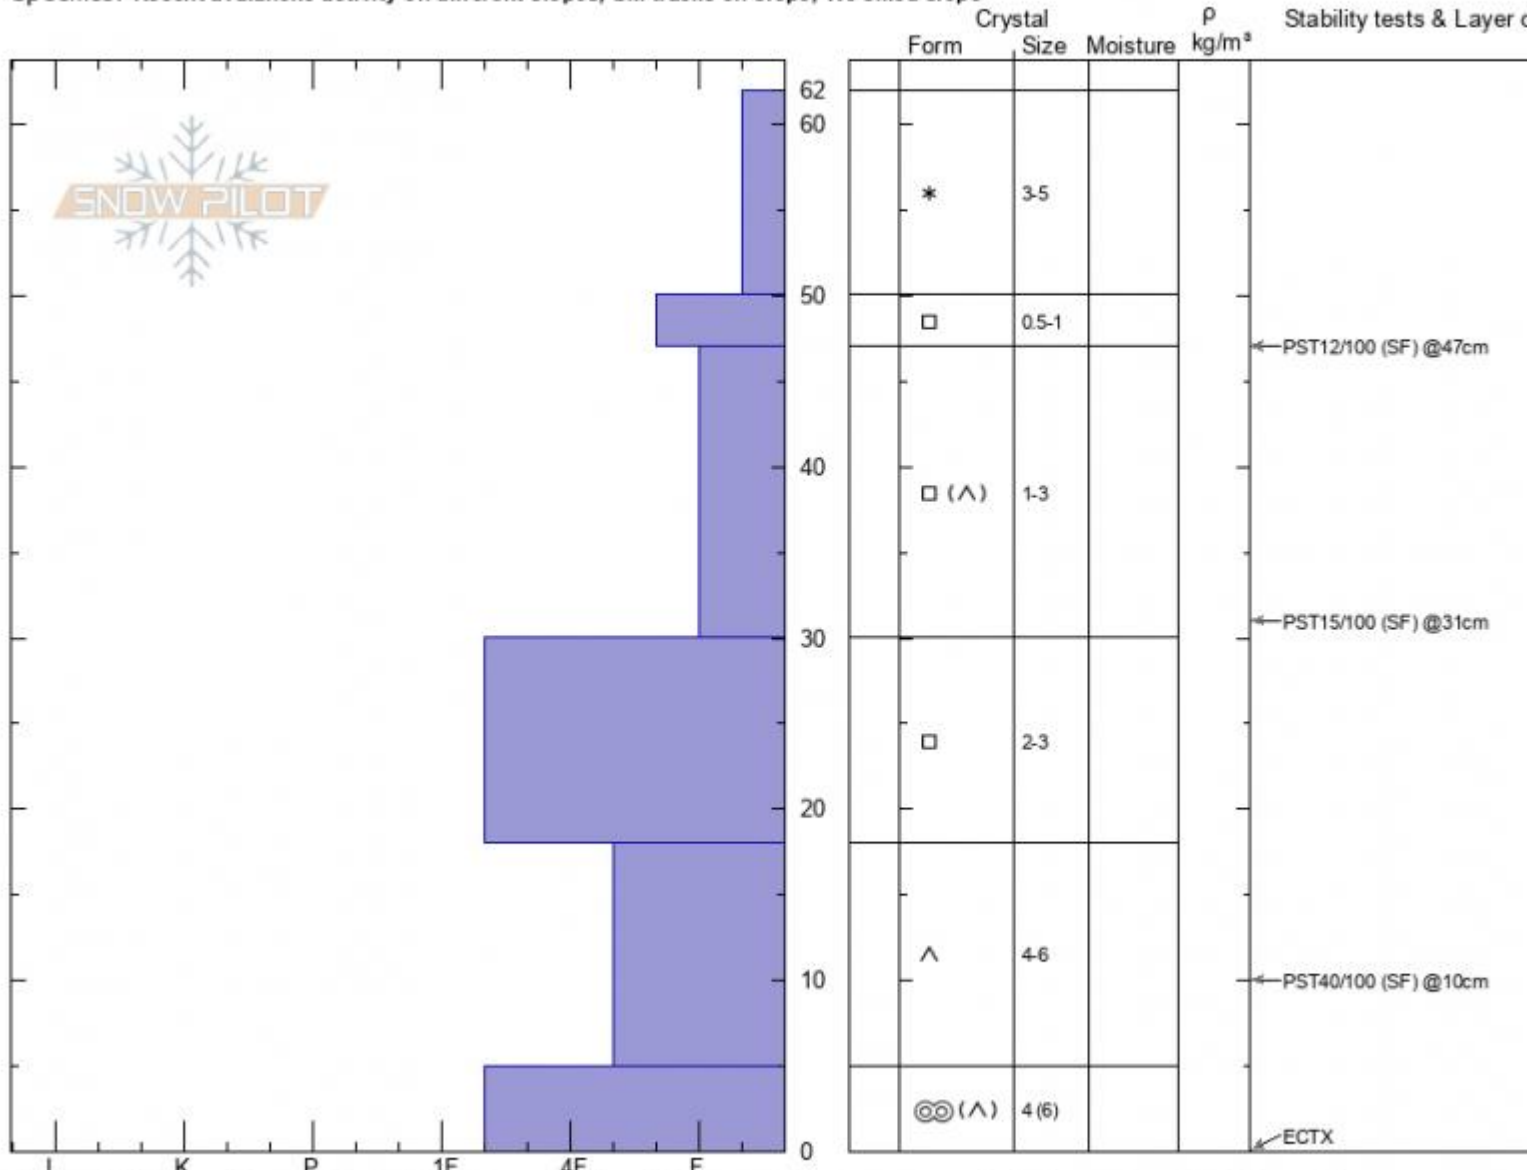

Top of The Ramp
Bridger Range
MT
 Elevation: **8527 ft**
 Aspect: **80°**

Alex Marienthal
12/12/2020 - 10:45am
 Co-ord: **45.82804N, -110.93275W**
 Slope Angle: **25°**
 Wind Loading: **no**

Stability: **Good**
 Air Temperature:
 Sky Cover: **OVC**
 Precipitation: **S1**
 Wind: **Light Breeze**

HS: **62** Layer Notes:
 PF: **55** 47-30cm: **Problematic layer**
 PS: **35**

Specifics: Recent avalanche activity on different slopes; Ski tracks on slope; We skied slope

Notes: Shallow, small, very soft wind slab triggered on the ridgeline. Small dry loose ran easily in steeper terrain (>38 degrees).

Advisory Region
 Bridger Range
 Longitude
 -110.93W
 Latitude
 45.83N
 Bridger Range, 2020-12-12