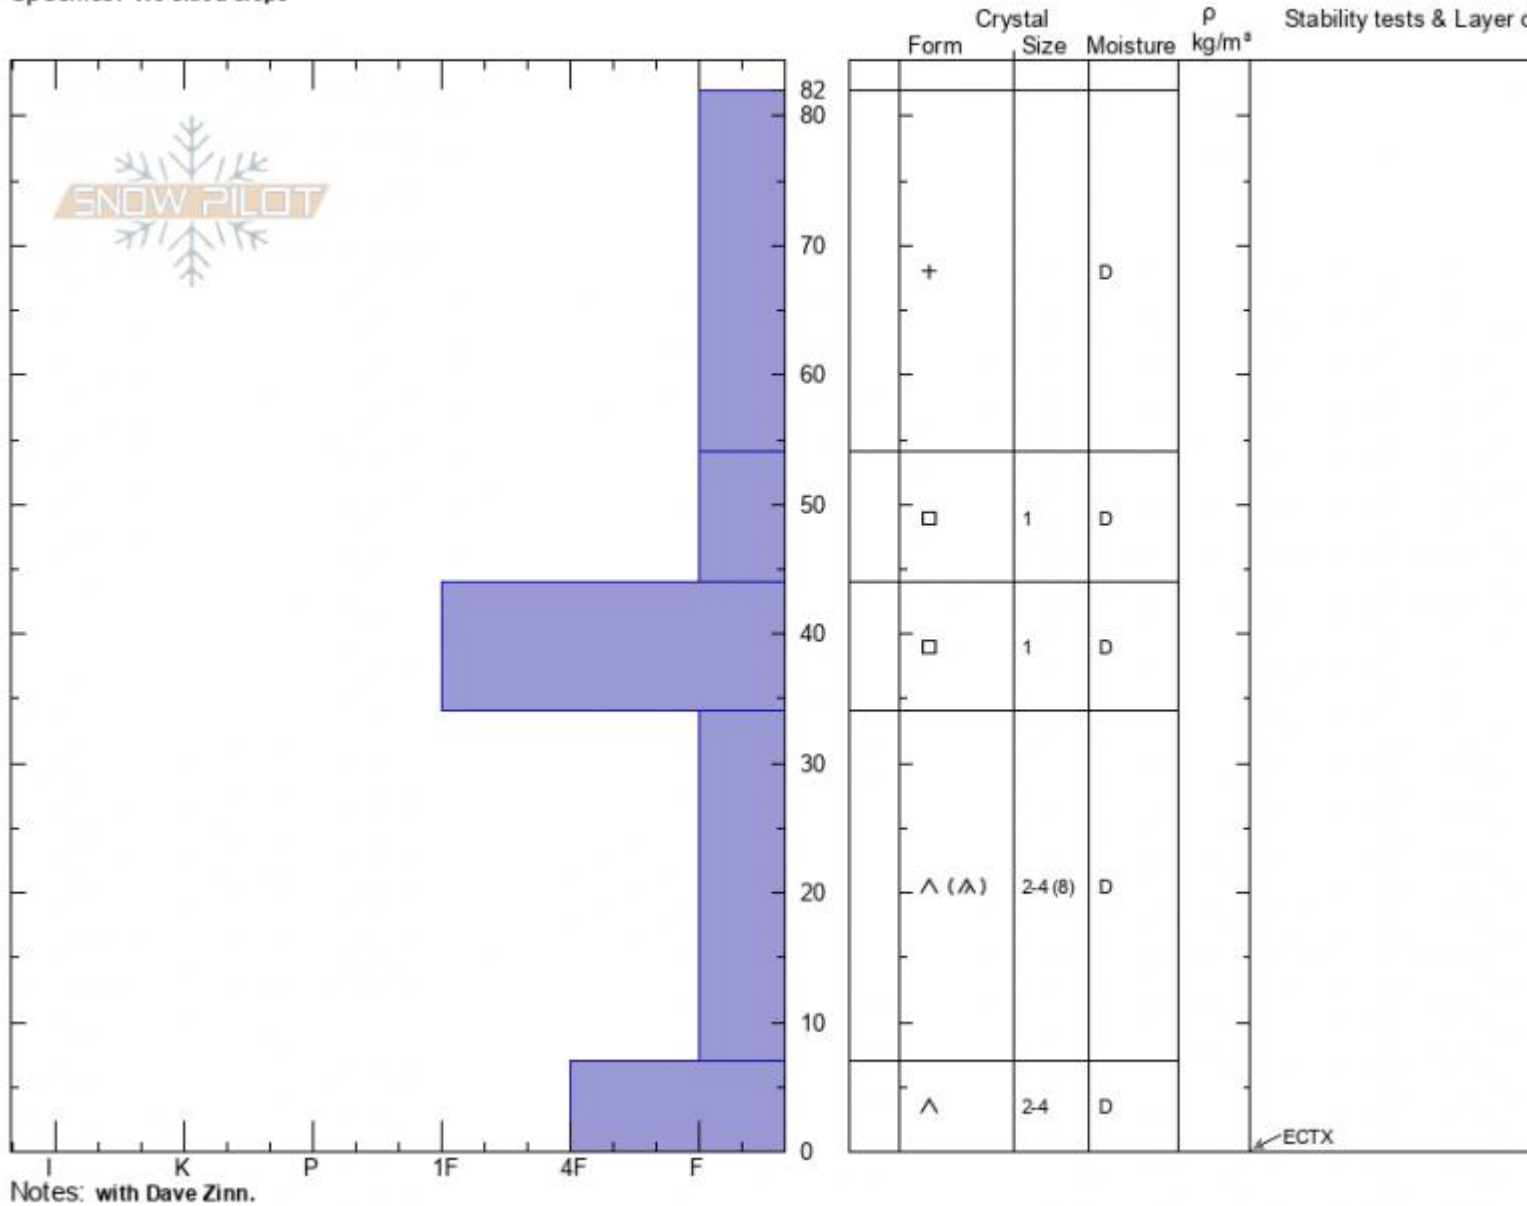

**Beehive East Face**  
**Madison Range-N**  
**MT**  
 Elevation: **9174 ft**  
 Aspect: **NE**  
 Specifics: **We skied slope**

**Zach Keskinen**  
**12/14/2020 - 12:15pm**  
 Co-ord: **45.32333N, -111.38042W**  
 Slope Angle: **15°**  
 Wind Loading:

Stability: HS: **82**  
 Air Temperature: **-8°C** PF: **75**  
 Sky Cover: **BKN**  
 Precipitation: **S-1**  
 Wind: **Calm**

Layer Notes:

Advisory Region  
 Northern Madison  
 Longitude  
 -111.39W  
 Latitude  
 45.34N  
 Northern Madison, 2020-12-14