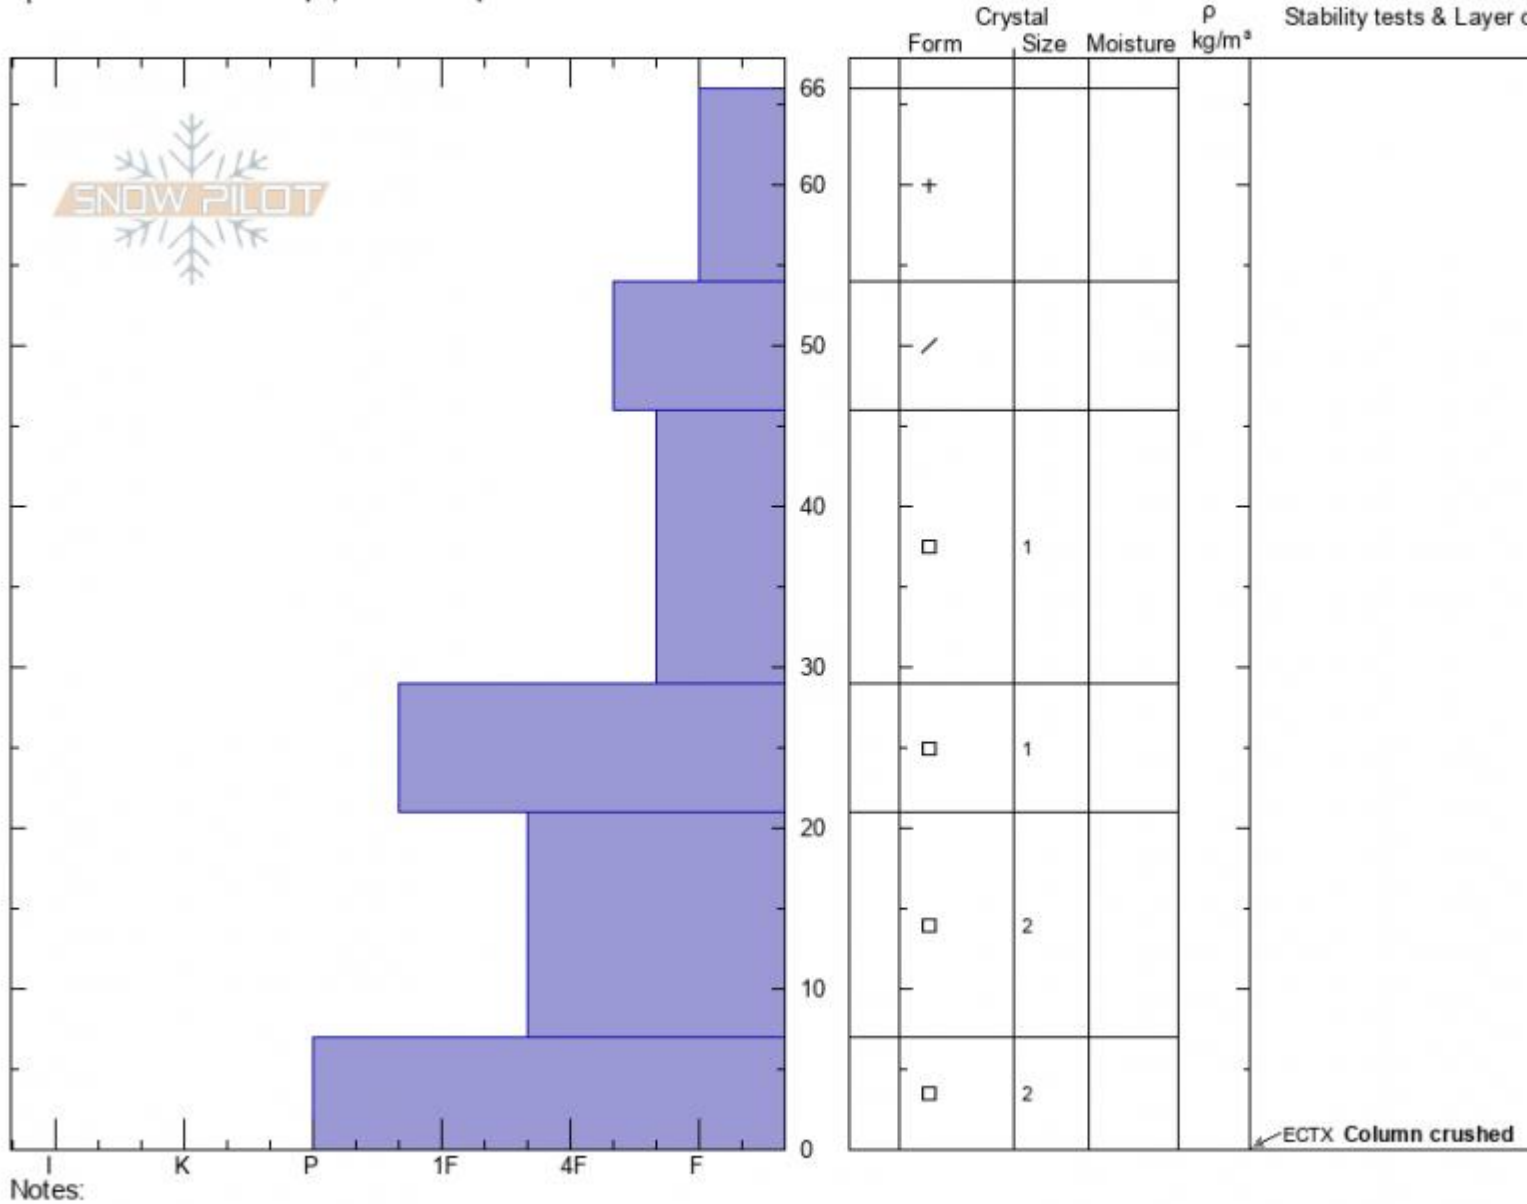

The Ramp
Bridger Range
MT
 Elevation: **8000 ft**
 Aspect: **45°**
 Specifics: **Ski tracks on slope; We skied slope**

Ian Hoyer
12/15/2020 - 11:15am
 Co-ord: **45.82954N, -110.93067W**
 Slope Angle: **35°**
 Wind Loading: **no**

Stability: **Good**
 Air Temperature: **17°F**
 Sky Cover: **FEW**
 Precipitation: **NO**
 Wind: **S Light Breeze**

HS: **66** Layer Notes:
 PF: **60** 21-7cm: **Problematic layer**
 PS: **40**

Advisory Region
 Bridger Range
 Longitude
 -110.93W
 Latitude
 45.83N

Forecast link: [GNFAC Avalanche Forecast for Wed Dec 16, 2020](#)
 Bridger Range, 2020-12-15