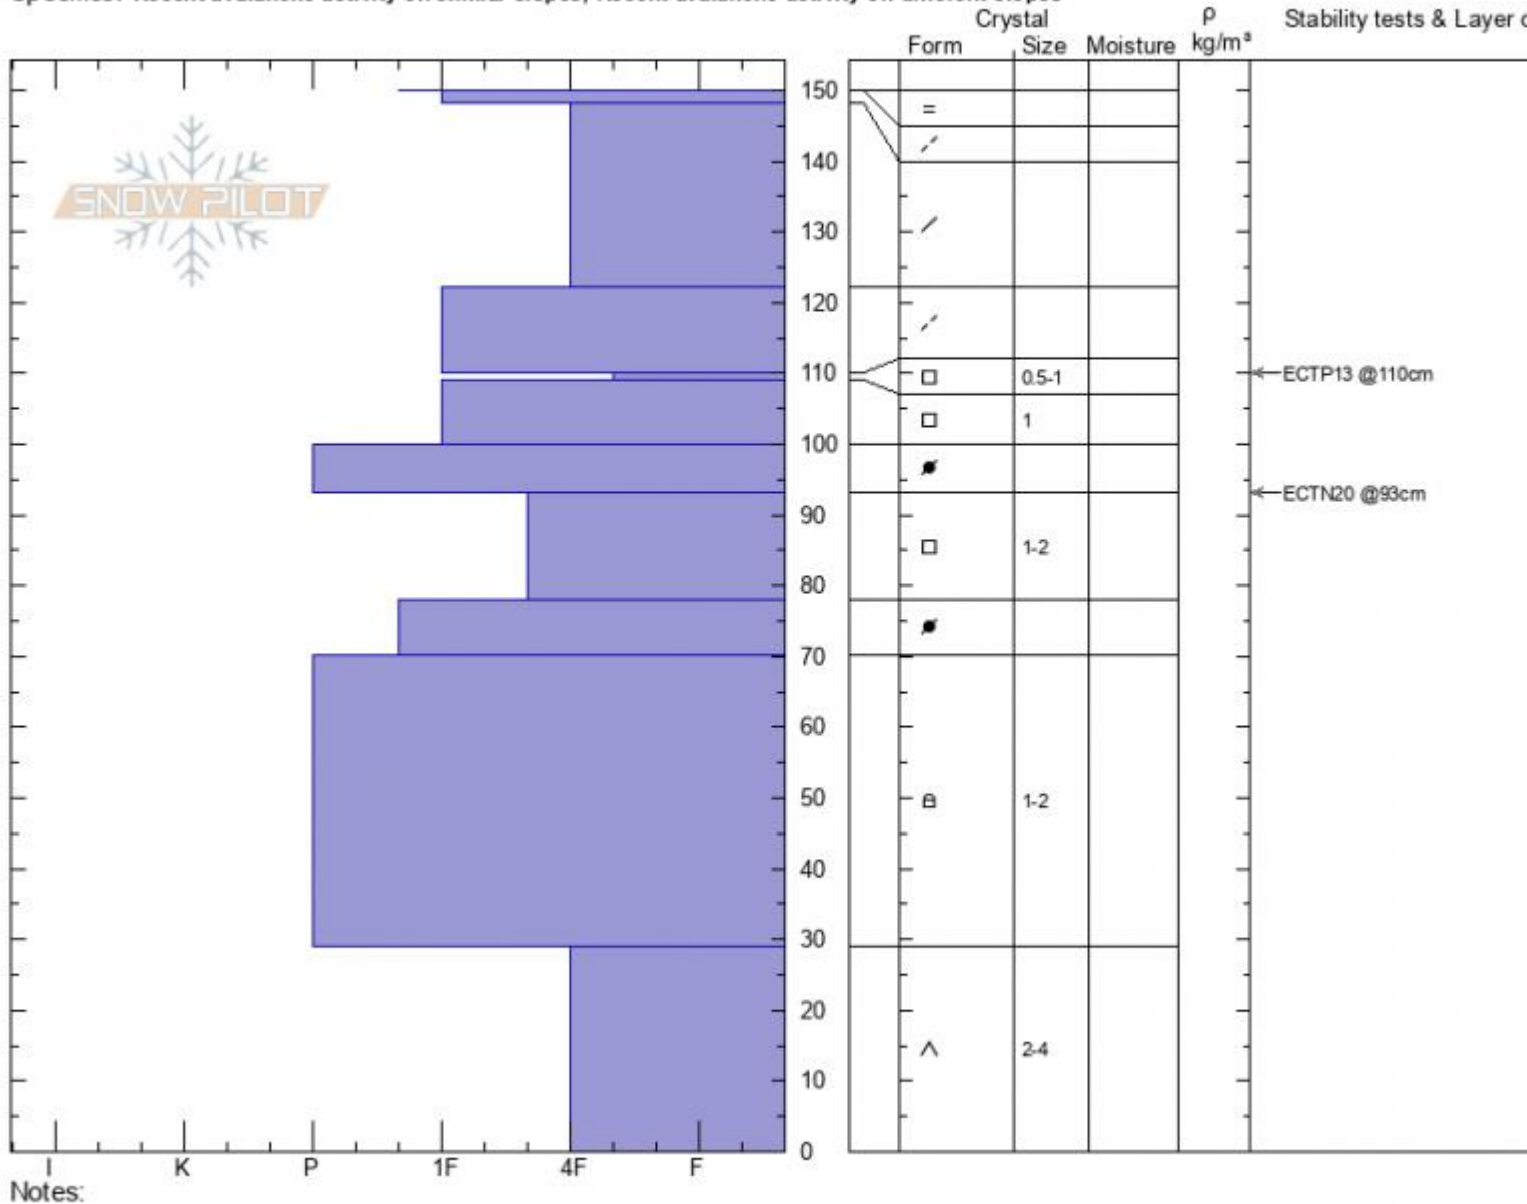

Taylor Fork/Sunlight
 Madison Range-S
 MT
 Elevation: 9404 ft
 Aspect: 90°

Alex Marienthal
 12/21/2020 - 11:30am
 Co-ord: 44.96688N, -111.30989W
 Slope Angle: 30°
 Wind Loading: **yes**

Stability: **Poor**
 Air Temperature:
 Sky Cover:
 Precipitation: **S-1**
 Wind: **SW Moderate**

HS: 150 Layer Notes:
 110-109cm: Problematic layer

Specifics: Recent avalanche activity on similar slopes; Recent avalanche activity on different slopes

Advisory Region
 Southern Madison
 Longitude
 -111.27W
 Latitude
 45.06N
 Southern Madison, 2020-12-21