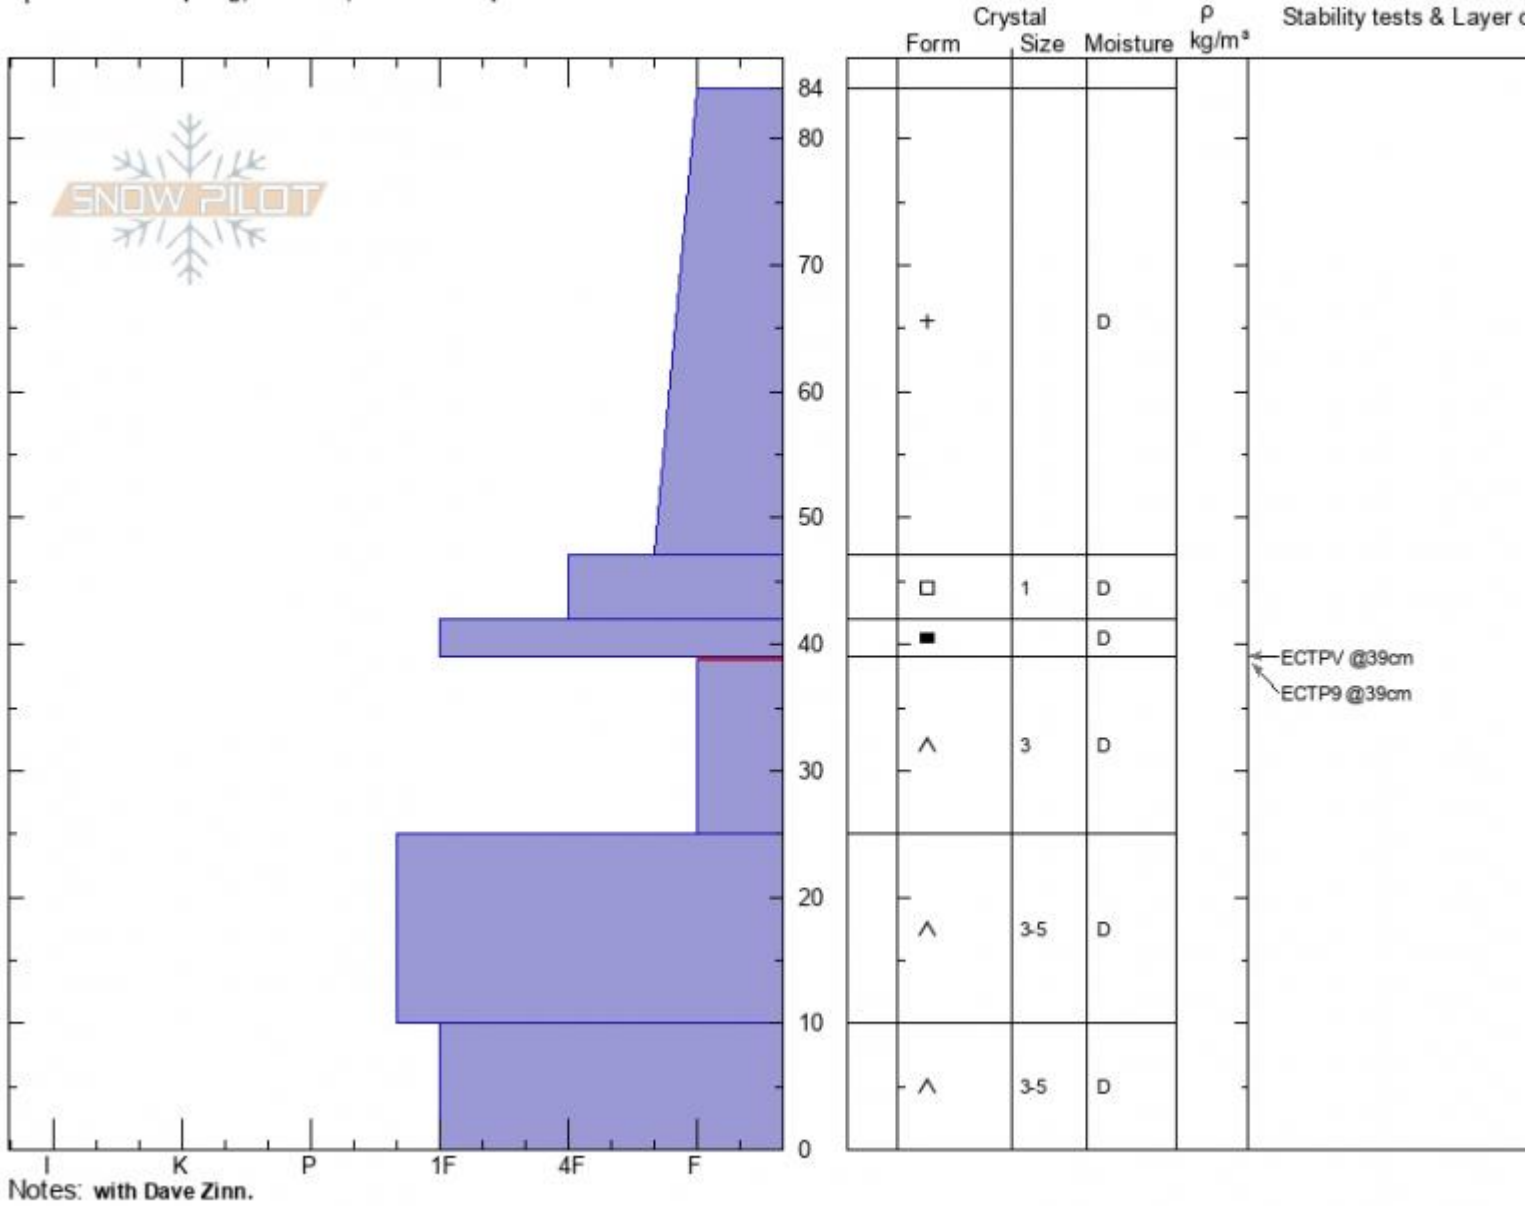

**Divide Cirque**  
**Gallatin Range-N**  
**MT**  
 Elevation: **9178 ft**  
 Aspect: **S**  
 Specifics: **Collapsing, localized; We skied slope**

**Zach Keskinen**  
**12/23/2020 - 1:07pm**  
 Co-ord: **45.38814N, -110.96741W**  
 Slope Angle: **12°**  
 Wind Loading: **no**

Stability:  
 Air Temperature: **-13°C**  
 Sky Cover: **CLR**  
 Precipitation: **NO**  
 Wind: **Calm**

HS: **84**    Layer Notes:  
 PF: **60**    39-25cm: **Problematic layer**

Snowpit from the slope where we triggered a whump in Divide Cirque

Advisory Region  
 Northern Gallatin  
 Longitude  
 -110.97W  
 Latitude  
 45.39N