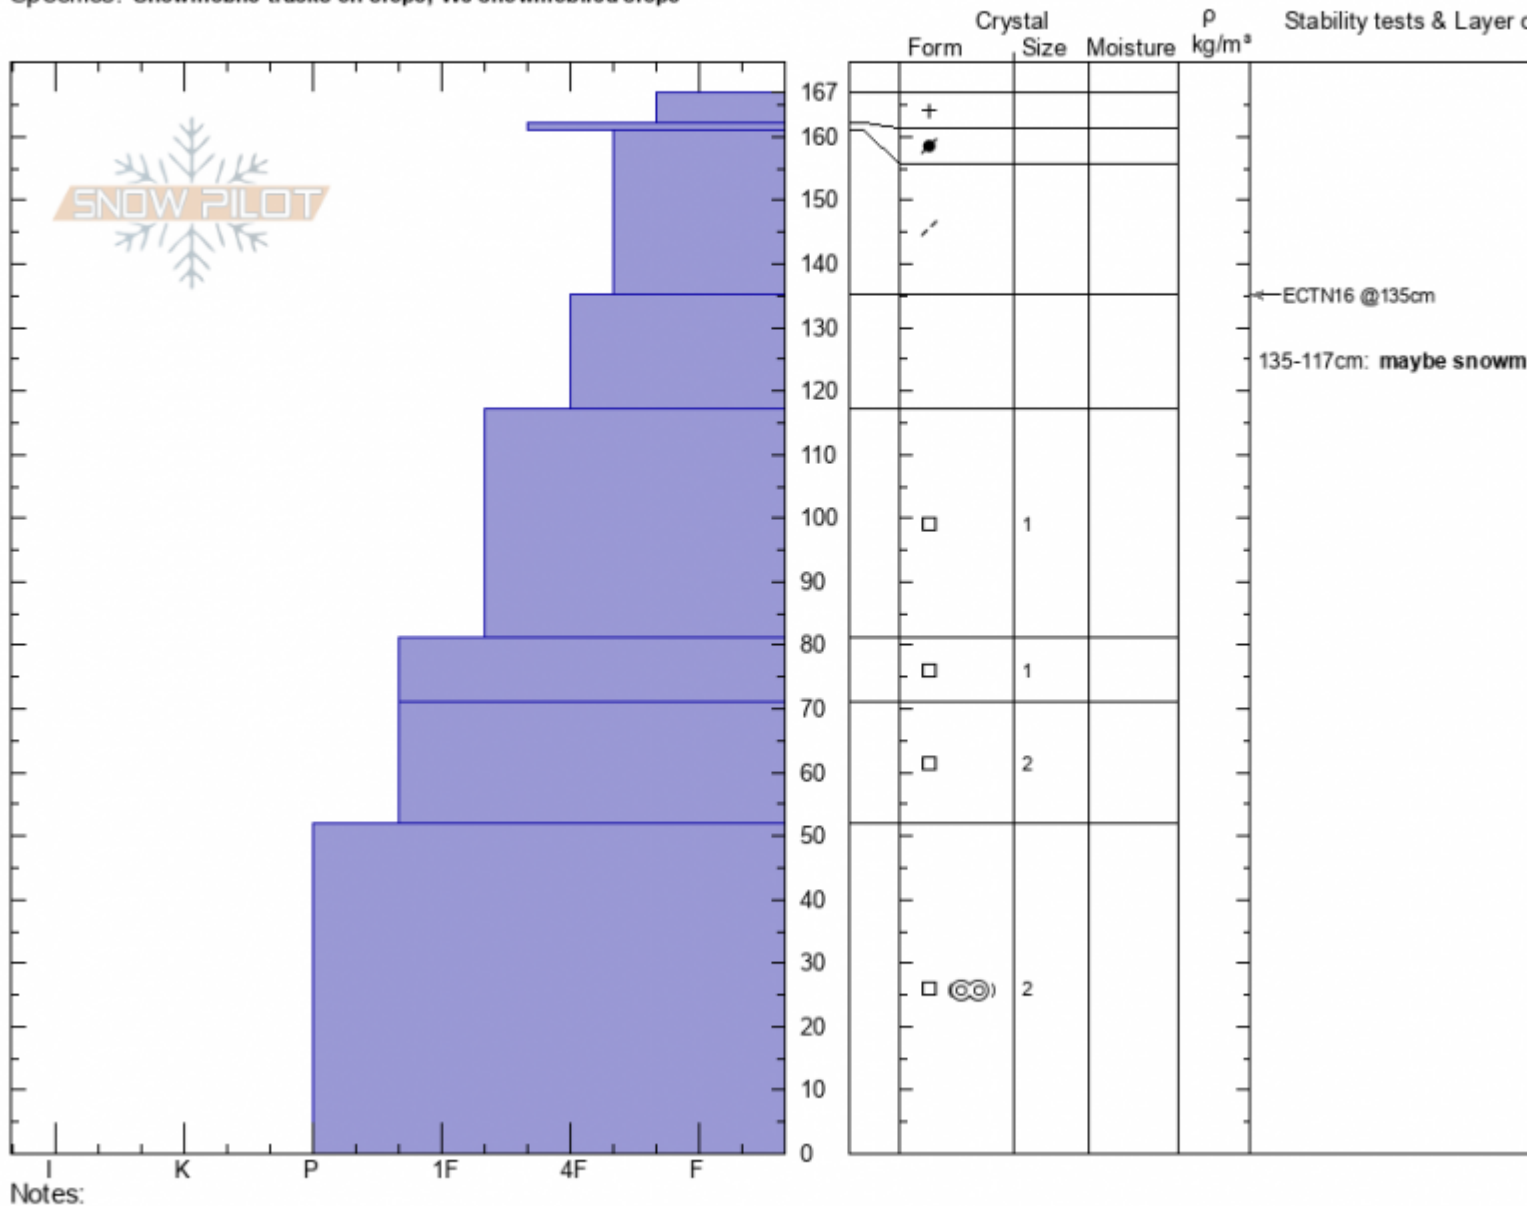

Head of Miller
 Cooke City
 MT
 Elevation: 9538 ft
 Aspect: 130°
 Specifics: Snowmobile tracks on slope; We snowmobiled slope

Doug Chabot-Admin
 12/22/2020 - 2:00pm
 Co-ord: 45.04921N, -109.96076W
 Slope Angle: 18°
 Wind Loading: no

Stability:
 Air Temperature: -10°C
 Sky Cover: OVC
 Precipitation: S2
 Wind: SW Moderate

HS: 167 Layer Notes:
 135-117cm: maybe snowmo tra

Advisory Region
 Cooke City
 Longitude
 -109.96W
 Latitude
 45.05N
 Cooke City, 2020-12-24