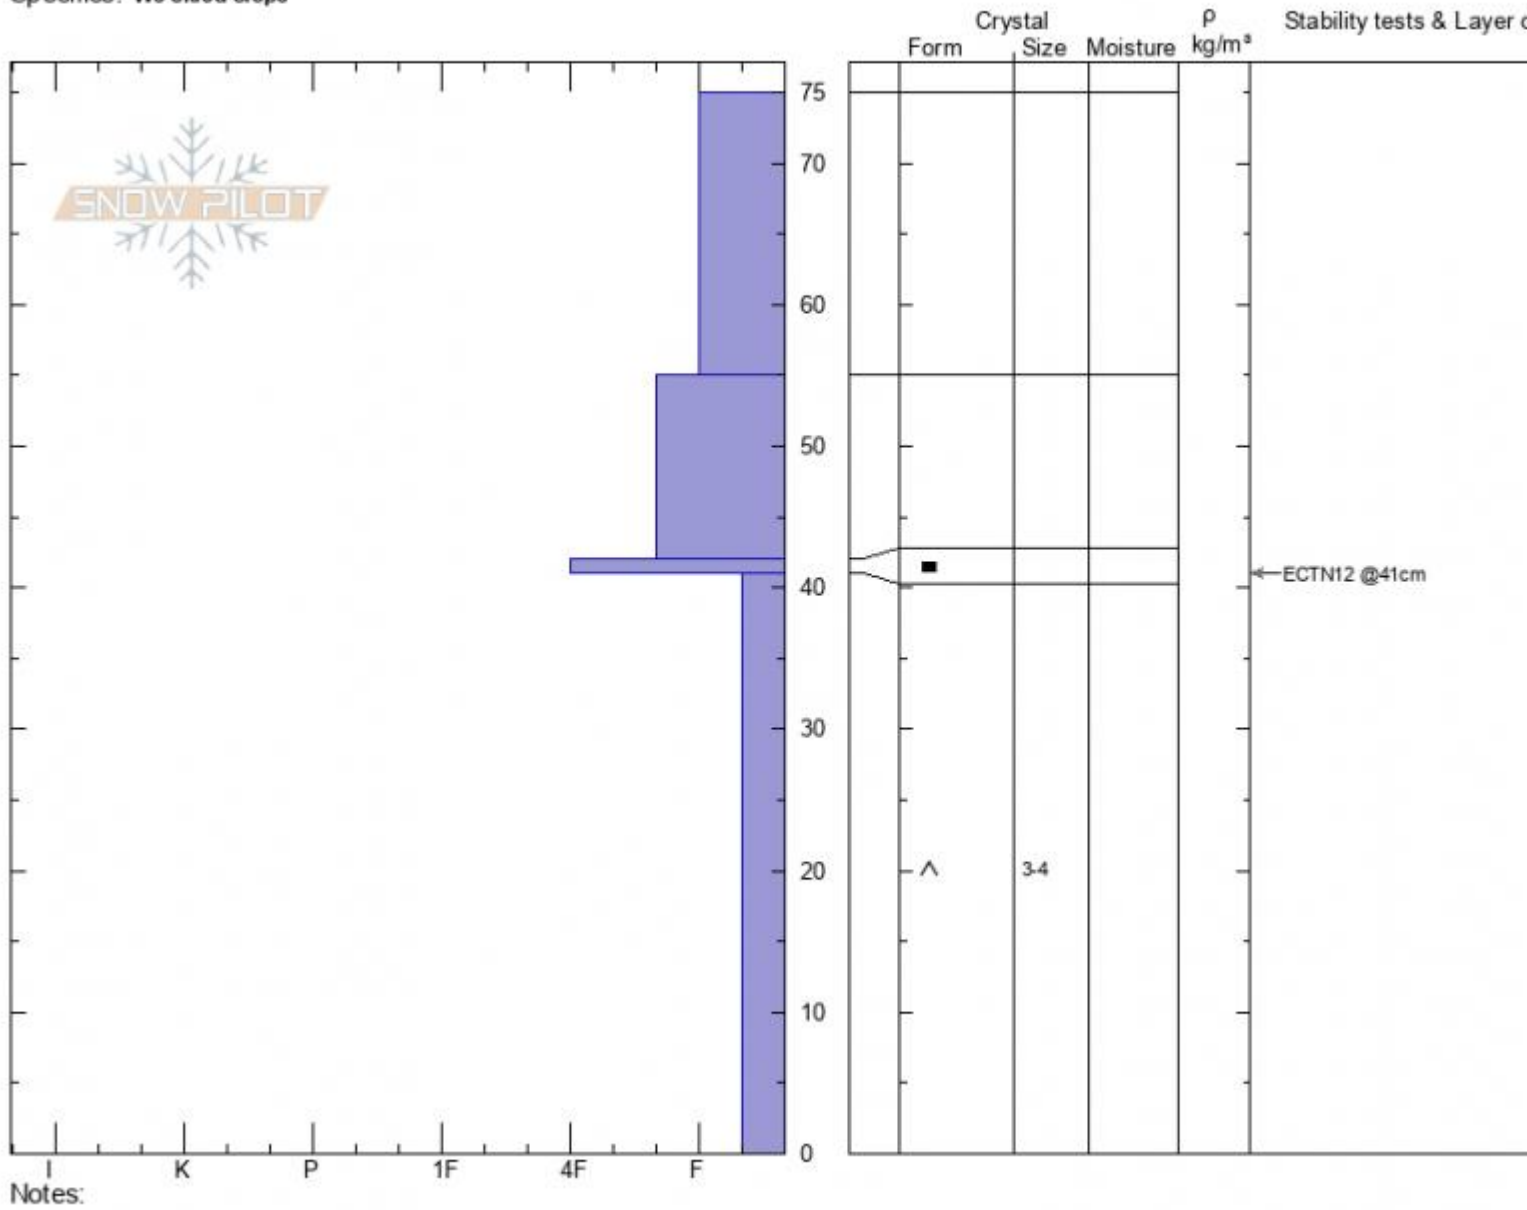

**Bear Basin**  
**Madison Range-N**  
**MT**  
Elevation: **8800 ft**  
Aspect: **90°**  
Specifics: **We skied slope**

**Spencer Jonas**  
**12/25/2020 - 12:30pm**  
Co-ord: **45.32465N, -111.37862W**  
Slope Angle: **30°**  
Wind Loading:

Stability:  
Air Temperature:  
Sky Cover: **CLR**  
Precipitation: **NO**  
Wind: **Calm**

HS: **75**    Layer Notes:  
PF: **75**  
PS: **35**

Advisory Region  
Northern Gallatin  
Longitude  
-111.38W  
Latitude  
45.35N  
Northern Gallatin, 2020-12-26