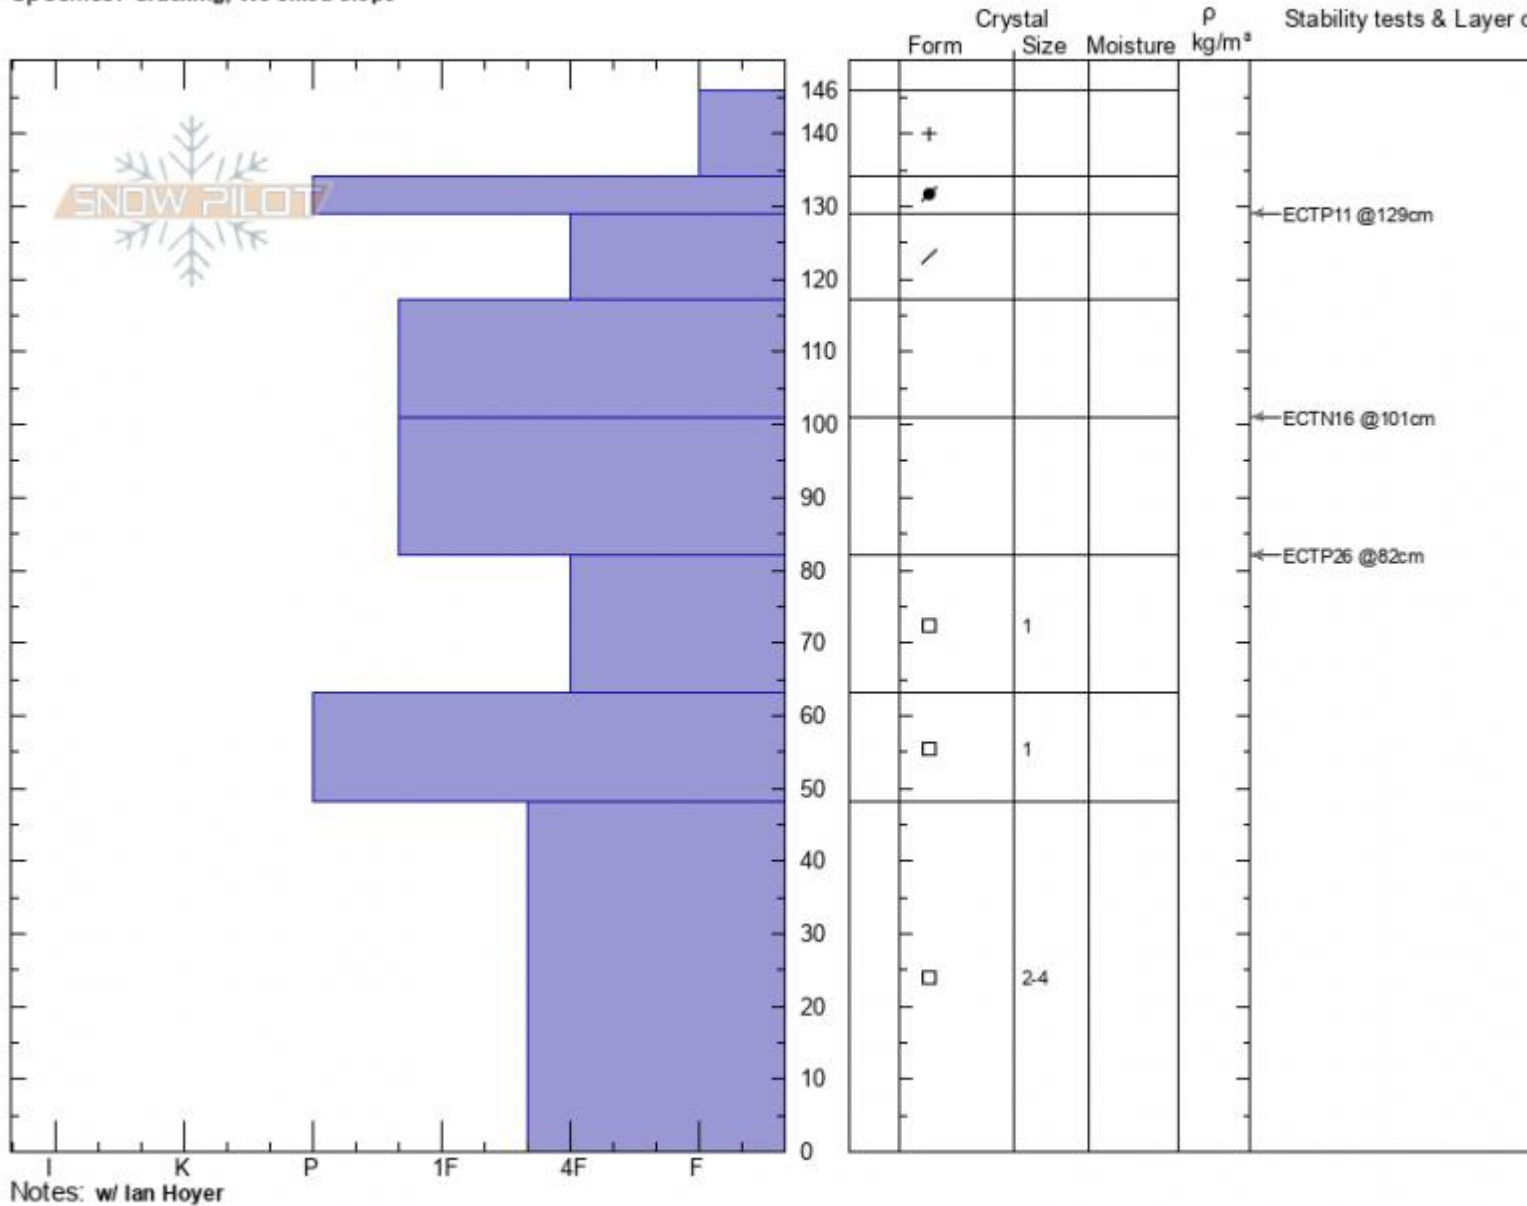

Upper Throne
 Bridger Range
 MT
 Elevation: 8437 ft
 Aspect: 60°
 Specifics: Cracking; We skied slope

Alex Marienthal
 12/26/2020 - 12:20am
 Co-ord: 45.88212N, -110.95452W
 Slope Angle: 30°
 Wind Loading: previous

Stability:
 Air Temperature:
 Sky Cover: OVC
 Precipitation: S-1
 Wind: Calm

HS: 146 Layer Notes:
 PF: 20
 PS: 10

Advisory Region
 Bridger Range
 Longitude
 -110.95W
 Latitude
 45.88N
 Bridger Range, 2020-12-26