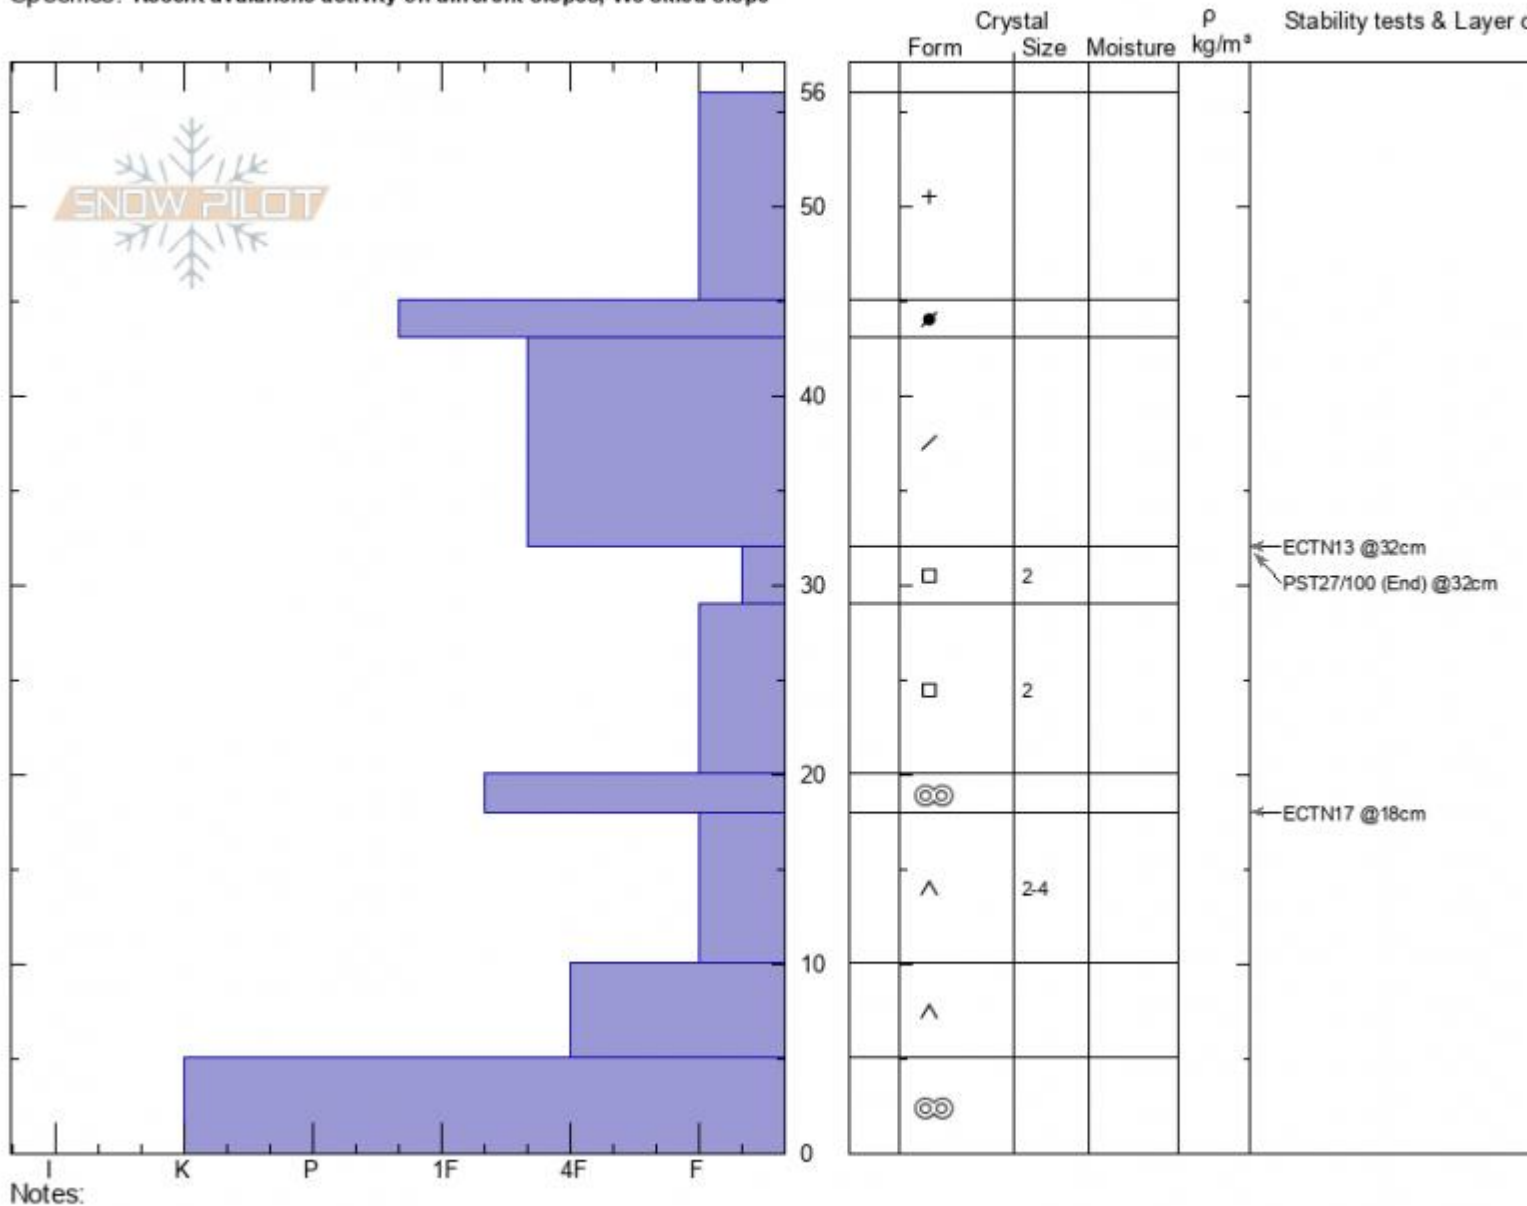

**The Throne (Lower)**  
**Cooke City**  
**MT**  
 Elevation: **8000 ft**  
 Aspect: **95°**  
 Specifics: Recent avalanche activity on different slopes; We skied slope

**Ian Hoyer**  
**12/26/2020 - 11:00am**  
 Co-ord: **45.88455N, -110.94951W**  
 Slope Angle: **30°**  
 Wind Loading: **no**

Stability: **Fair**  
 Air Temperature:  
 Sky Cover: **OVC**  
 Precipitation: **S-1**  
 Wind: **S Light Breeze**

HS: **56**    Layer Notes:  
 PF: **50**    32-29cm: **Problematic layer**  
 PS: **20**

Advisory Region  
 Bridger Range  
 Longitude  
 -110.95W  
 Latitude  
 45.88N

**Forecast link:** [GNFAC Avalanche Forecast for Mon Dec 28, 2020](#)  
 Bridger Range, 2020-12-26