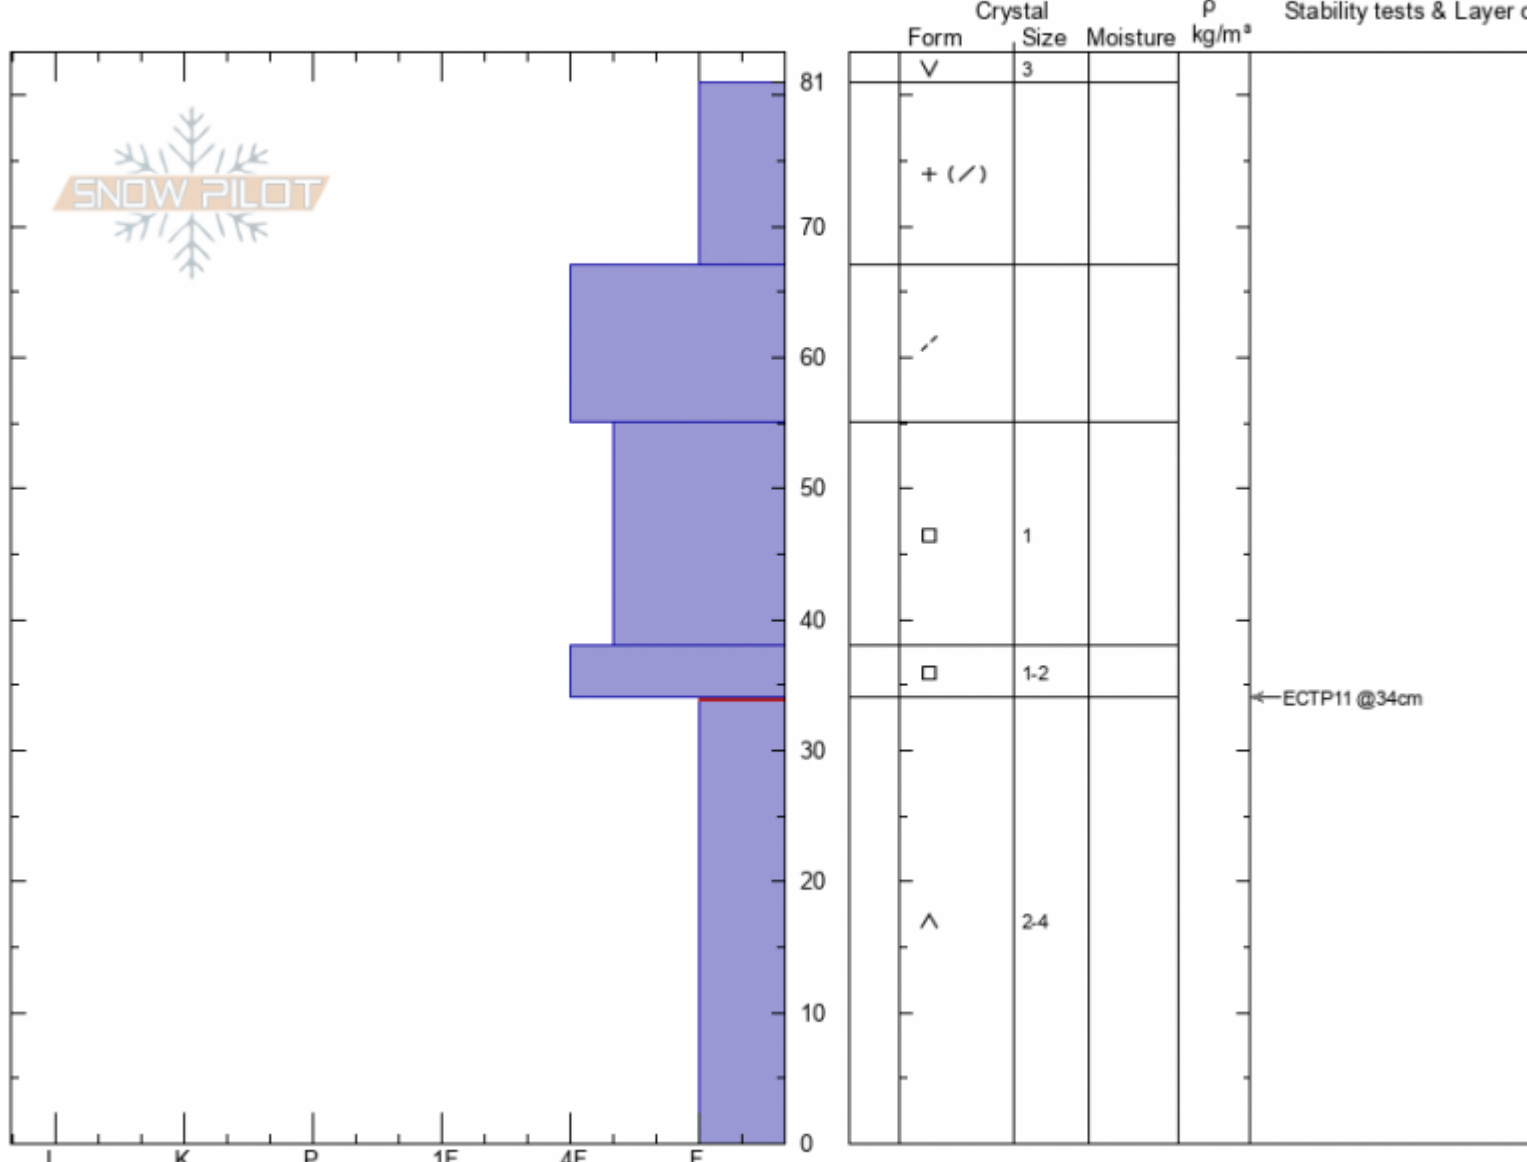

Third Yellowmule  
Madison Range-N  
MT

Elevation: 9315 ft  
Aspect: 110°

Doug Chabot-Admin  
12/29/2020 - 11:00am  
Co-ord: 45.19273N, -111.44470W  
Slope Angle: 32°  
Wind Loading: no

Stability:  
Air Temperature: -7°C  
Sky Cover: CLR  
Precipitation: NO  
Wind: Calm

HS: 81  
PF: 81  
Layer Notes: 34-0cm: Problematic layer

Specifics: Pit is adjacent to avalanche: ; Collapsing, localized; Cracking; Recent avalanche activity on similar slopes; Recent avalanche activity on similar slopes; Stability tests & Layer c

Notes: pit was dug about 100' north of the avalanche (lookers right) near the toe.

Advisory Region  
Northern Madison  
Longitude  
-111.38W  
Latitude  
45.17N  
Northern Madison, 2020-12-29