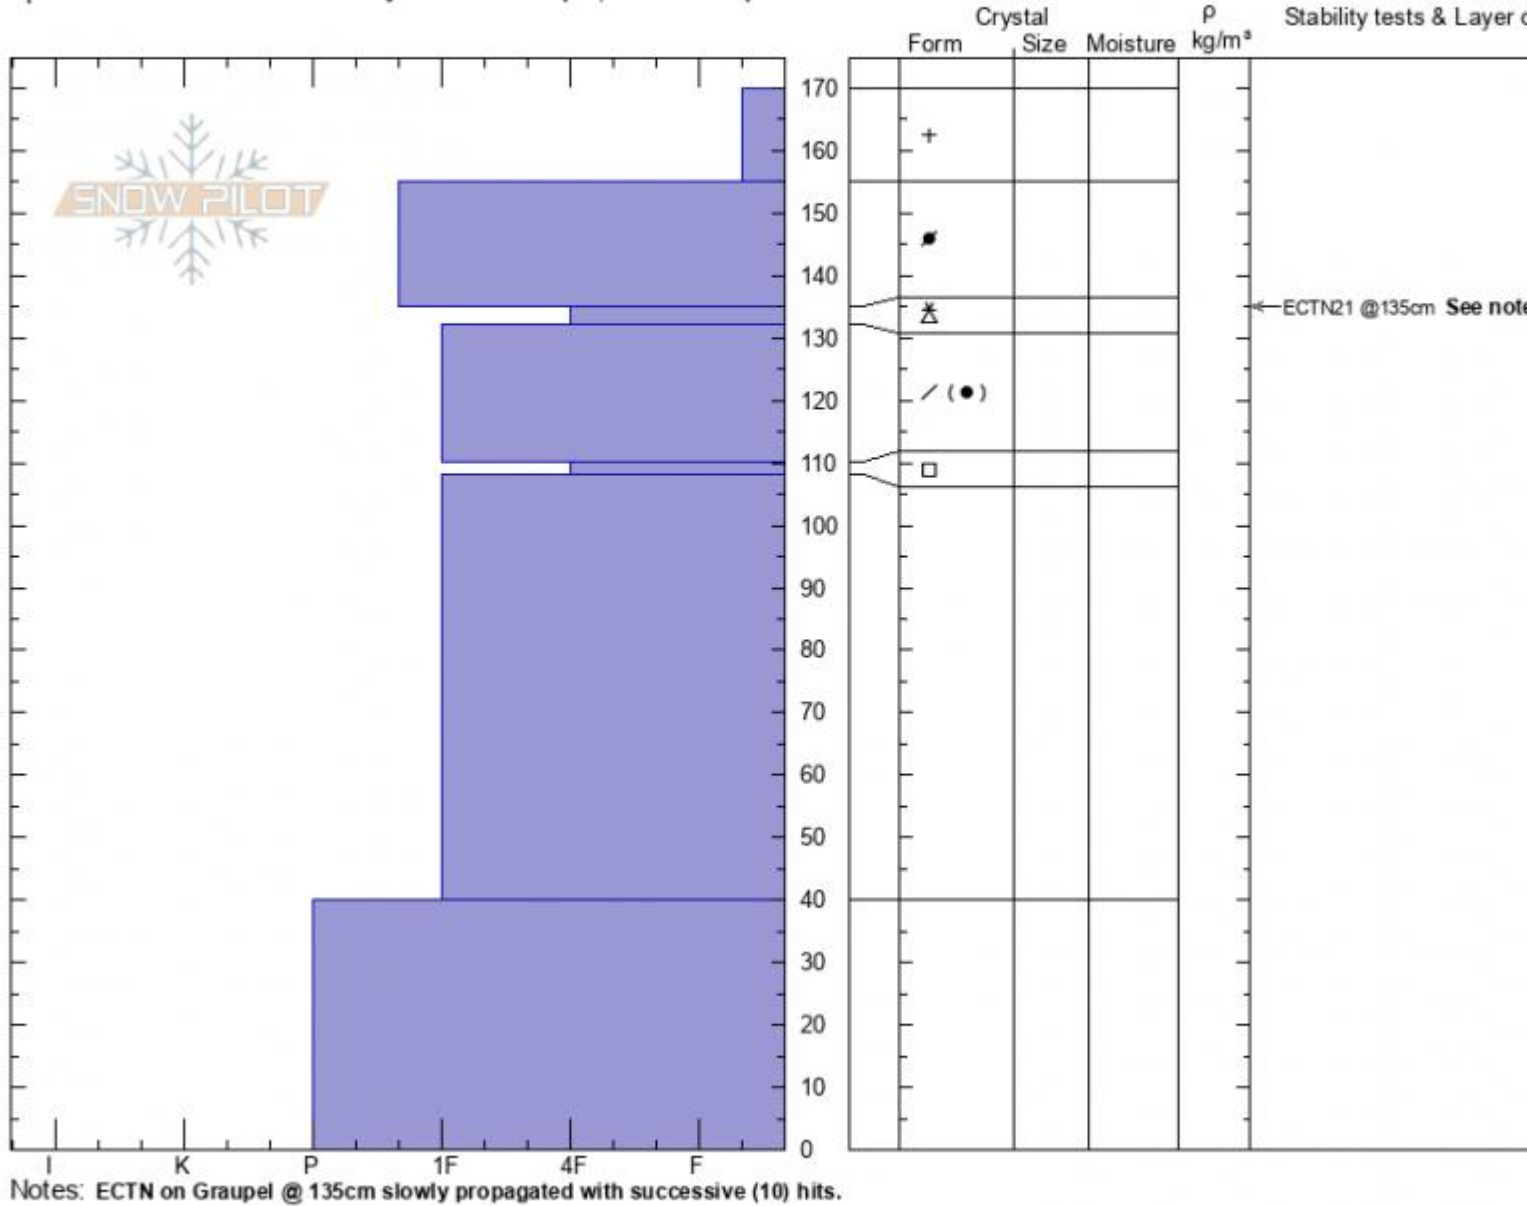

Wolverine Pk Shoulder
Cooke City
MT
 Elevation: **9509 ft**
 Aspect: **70°**
 Specifics: **Recent avalanche activity on different slopes; We skied slope**

Alex Marienthal
12/29/2020 - 10:45am
 Co-ord: **45.05552N, -110.02067W**
 Slope Angle: **29°**
 Wind Loading: **previous**

Stability: **Good**
 Air Temperature:
 Sky Cover: **CLR**
 Precipitation: **NO**
 Wind: **Calm**

HS: **170** Layer Notes:

Advisory Region
 Cooke City
 Longitude
 -110.01W
 Latitude
 45.05N
 Cooke City, 2020-12-29