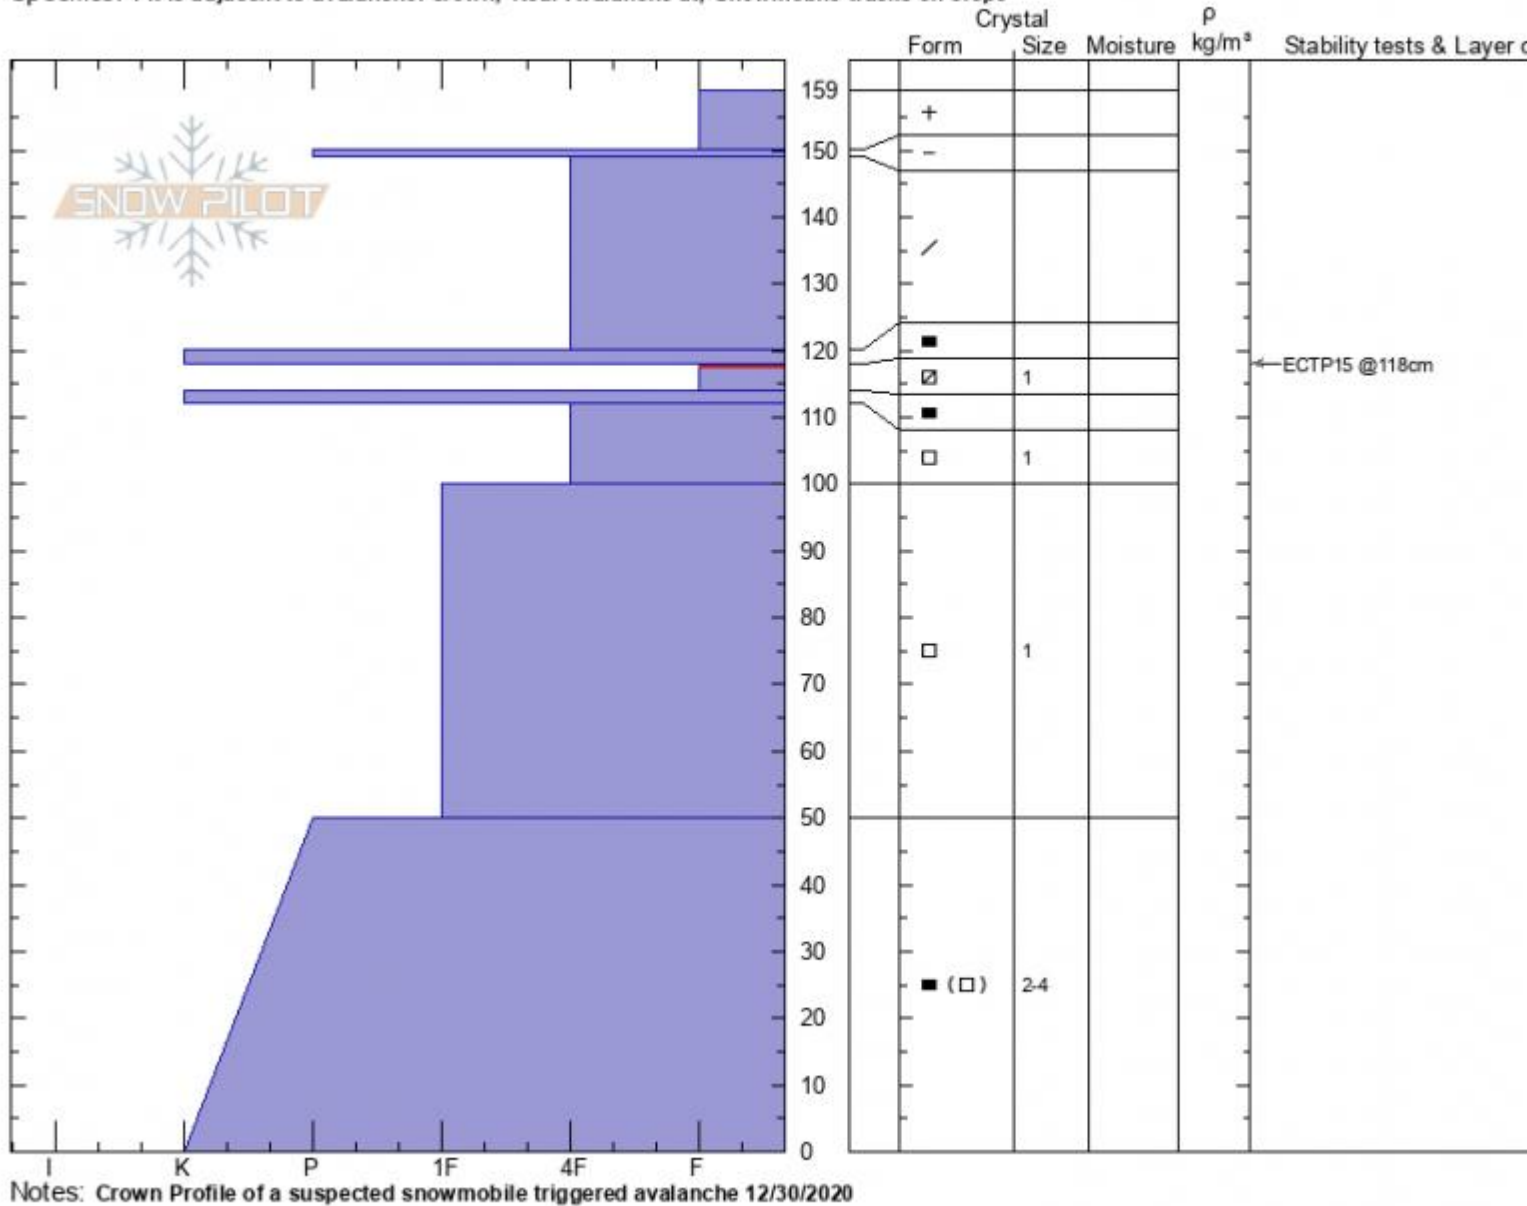

Crown Butte Avalanche
Cooke City
MT
 Elevation: **9800 ft**
 Aspect: **140°**
 Specifics: Pit is adjacent to avalanche: crown; Near Avalanche at; Snowmobile tracks on slope

Dave Zinn
12/30/2020 - 12:00pm
 Co-ord: **45.05200N, -109.95915W**
 Slope Angle: **36°**
 Wind Loading: **previous**

Stability: **good**
 Air Temperature:
 Sky Cover: **BKN**
 Precipitation: **NO**
 Wind: **NW Light Breeze**

HS: **159** Layer Notes:
 PF: **40** 118-114cm: Problematic layer

Advisory Region
 Cooke City
 Longitude
 -109.96W
 Latitude
 45.05N

Avalanche Details: [Crown Butte, Snowmobile triggered Avalanche](#)
 Cooke City, 2020-12-30