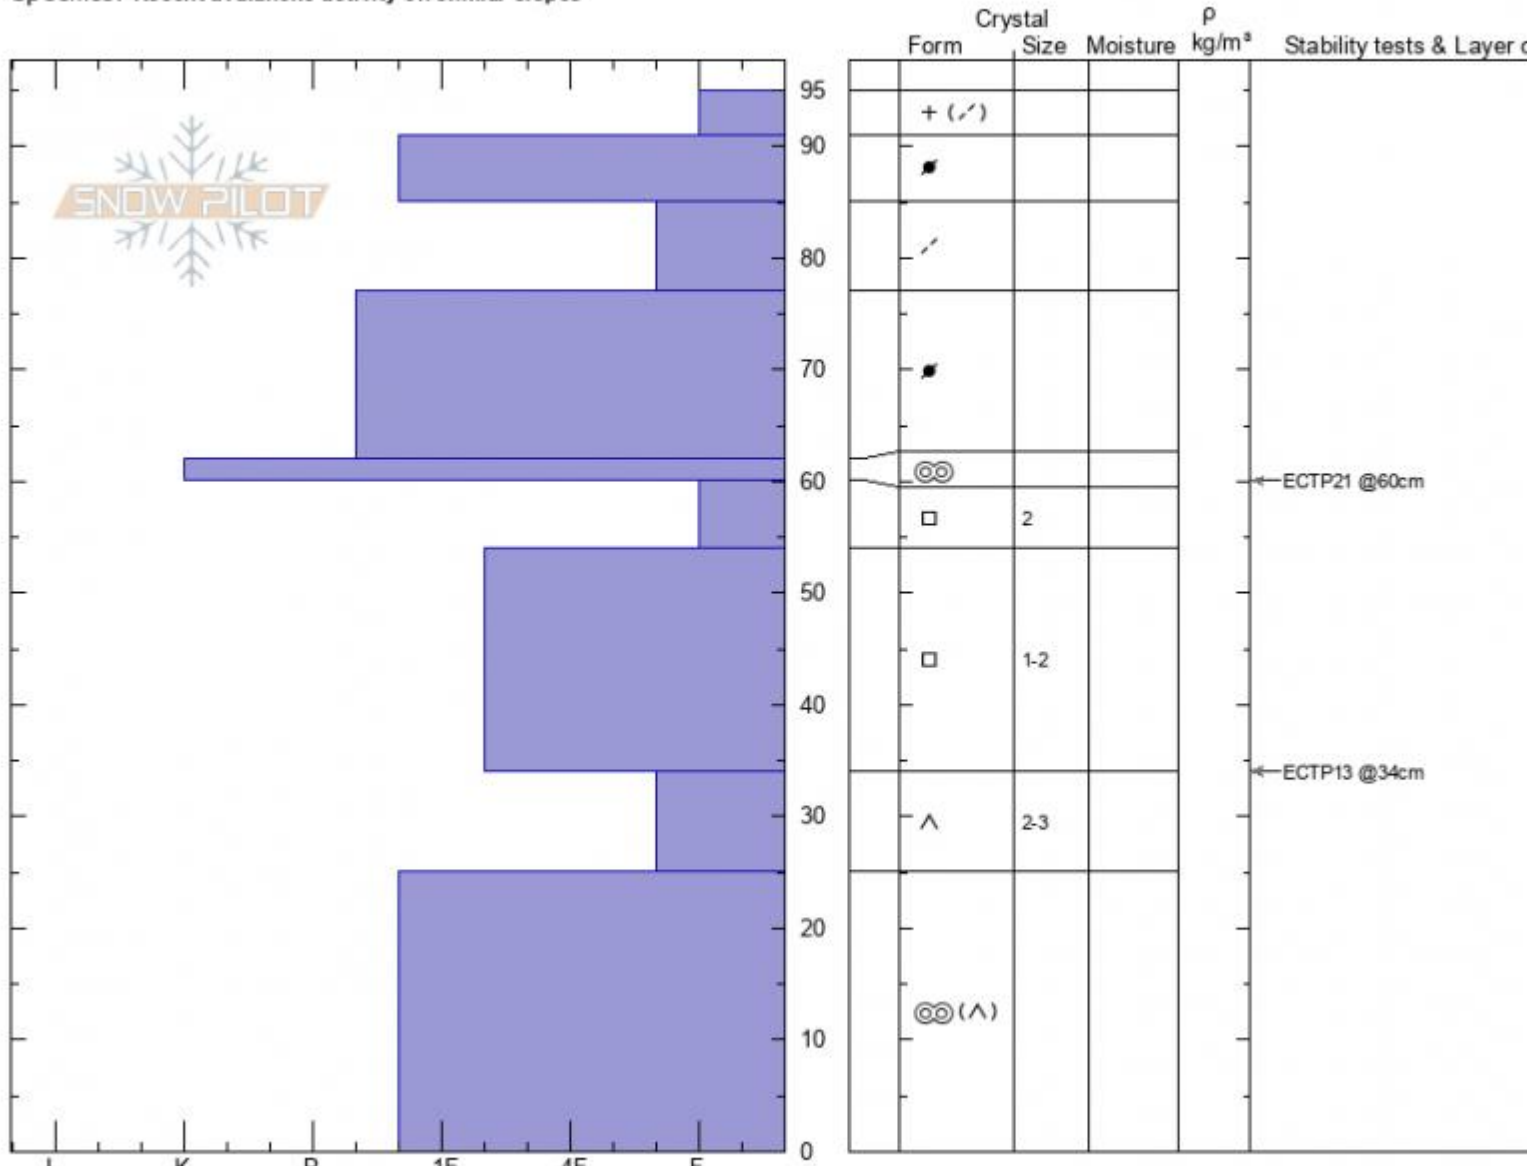

Football Field
 Bridger Range
 MT
 Elevation: 8664 ft
 Aspect: 90°
 Specifics: Recent avalanche activity on similar slopes

Alex Marienthal
 01/02/2021 - 10:20am
 Co-ord: 45.79719N, -110.93428W
 Slope Angle: 37°
 Wind Loading: previous

Stability: **poor**
 Air Temperature:
 Sky Cover: **BKN**
 Precipitation: **NO**
 Wind: **W Moderate**

HS: 95 Layer Notes:

Notes: Dug 10 feet south of pie plate. AS-HS-R2D2.5-O on face of Saddle Peak yesterday (1/1/20). This pit is upslope of an AS-SS-R3D2.5-O-12/25/

Advisory Region
 Bridger Range
 Longitude
 -110.94W
 Latitude
 45.79N
 Bridger Range, 2021-01-04