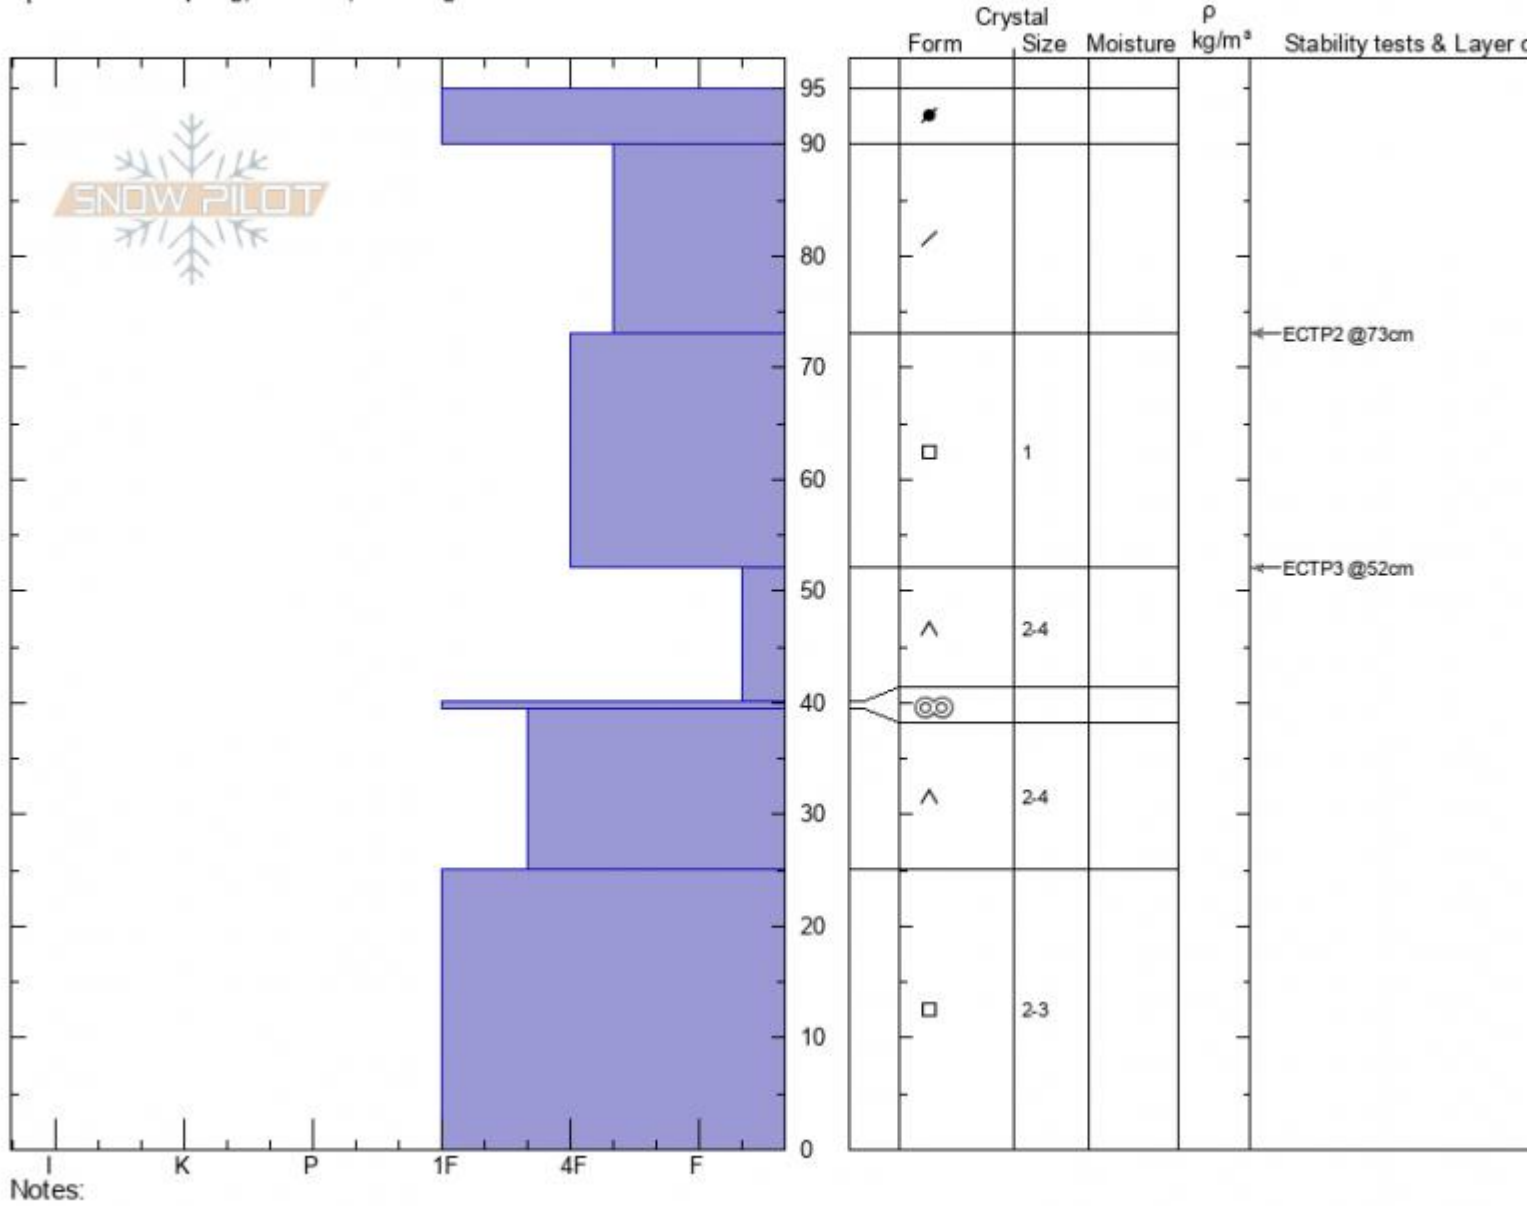

TFork/Sunlight  
 Madison Range-S  
 MT  
 Elevation: 9434 ft  
 Aspect: 100°  
 Specifics: Collapsing, localized; Cracking

Alex Marienthal  
 01/03/2021 - 10:20pm  
 Co-ord: 44.97497N, -111.31382W  
 Slope Angle: 25°  
 Wind Loading: yes

Stability:  
 Air Temperature:  
 Sky Cover: OVC  
 Precipitation: S2  
 Wind: SW Strong

HS: 95 Layer Notes:  
 39.5-25cm: Problematic layer

Advisory Region  
 Southern Madison  
 Longitude  
 -111.31W  
 Latitude  
 44.97N  
 Southern Madison, 2021-01-04