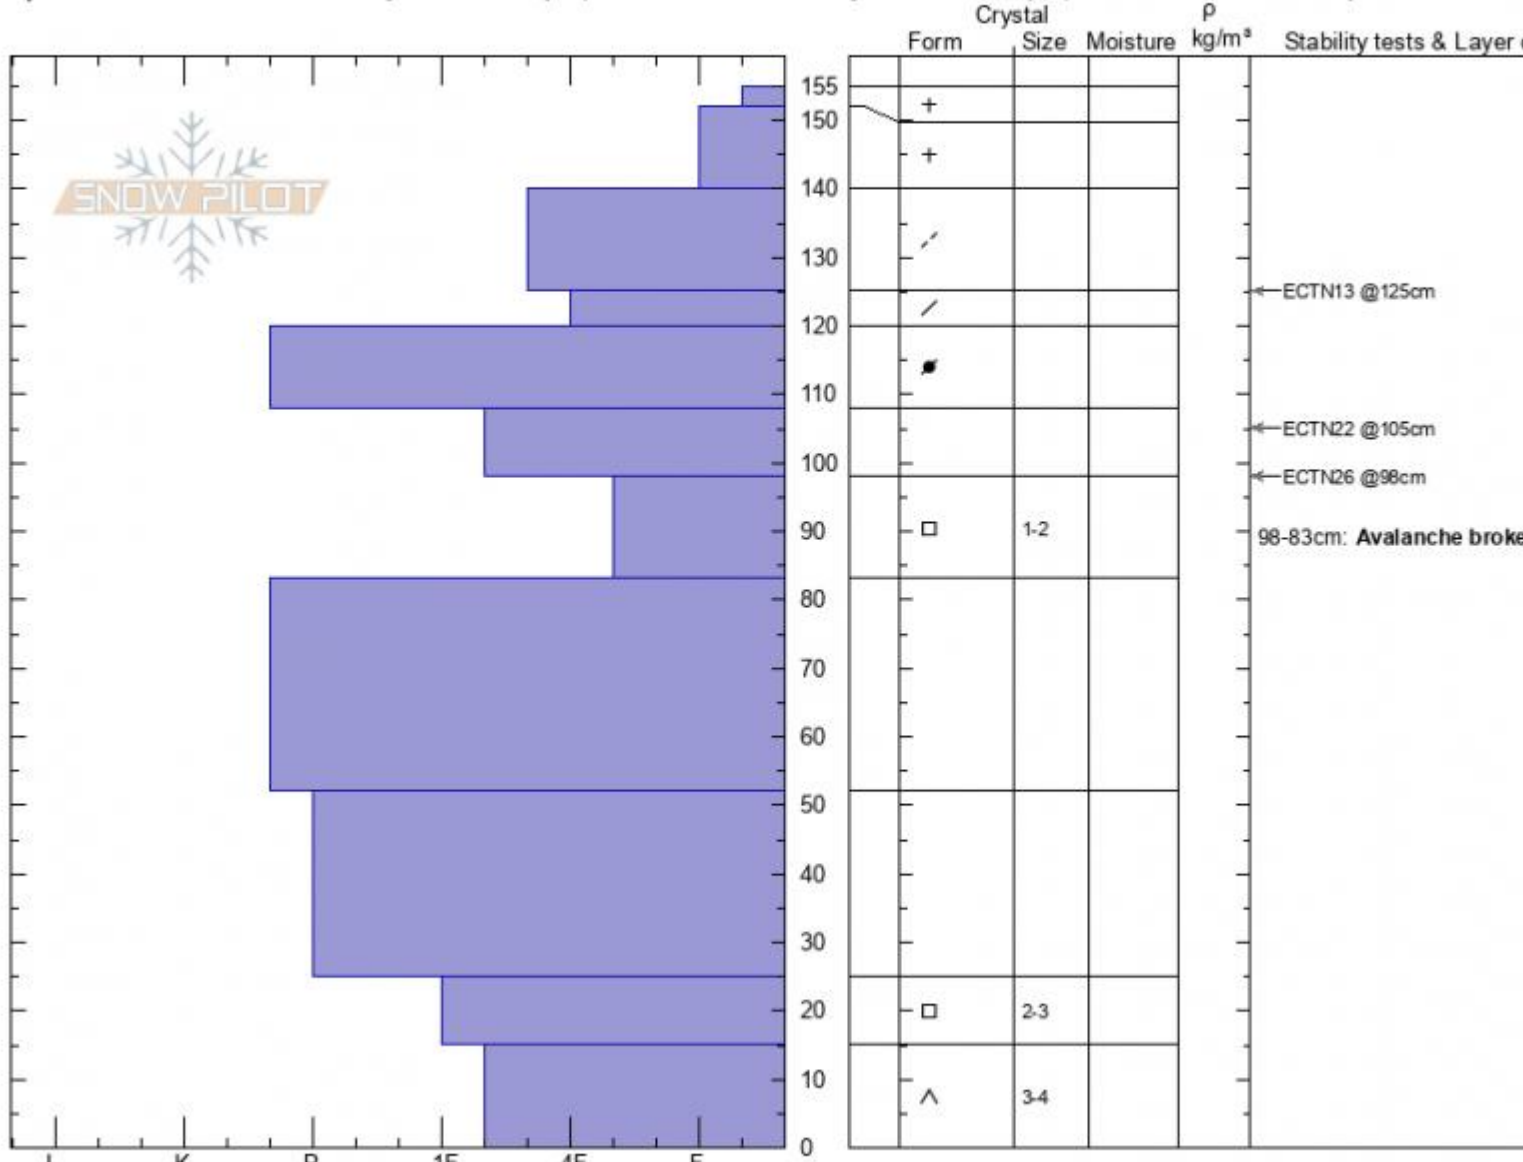

Beaver Creek Crown
 Madison Range-N
 MT

Ian Hoyer
 01/08/2021 - 12:00pm
 Co-ord: 45.16978N, -111.36992W
 Slope Angle: 37°
 Wind Loading: previous

Stability: **poor**
 Air Temperature: 19°F
 Sky Cover: **FEW**
 Precipitation: **NO**
 Wind: **Calm**

HS: 155 Layer Notes:
 98-83cm: **Avalanche broke on b**
 98-83cm: **Problematic layer**

Specifics: Recent avalanche activity on similar slopes; Recent avalanche activity on different slopes; Snowmobile tracks on slope

Notes: Dug in the crown of an avalanche triggered by a snowmobiler the previous afternoon (1/7/21).

Advisory Region
 Northern Madison
 Longitude
 -111.38W
 Latitude
 45.17N

Avalanche Details: [Rider triggered large, wide slide on Buck Ridge](#)
 Northern Madison, 2021-01-08