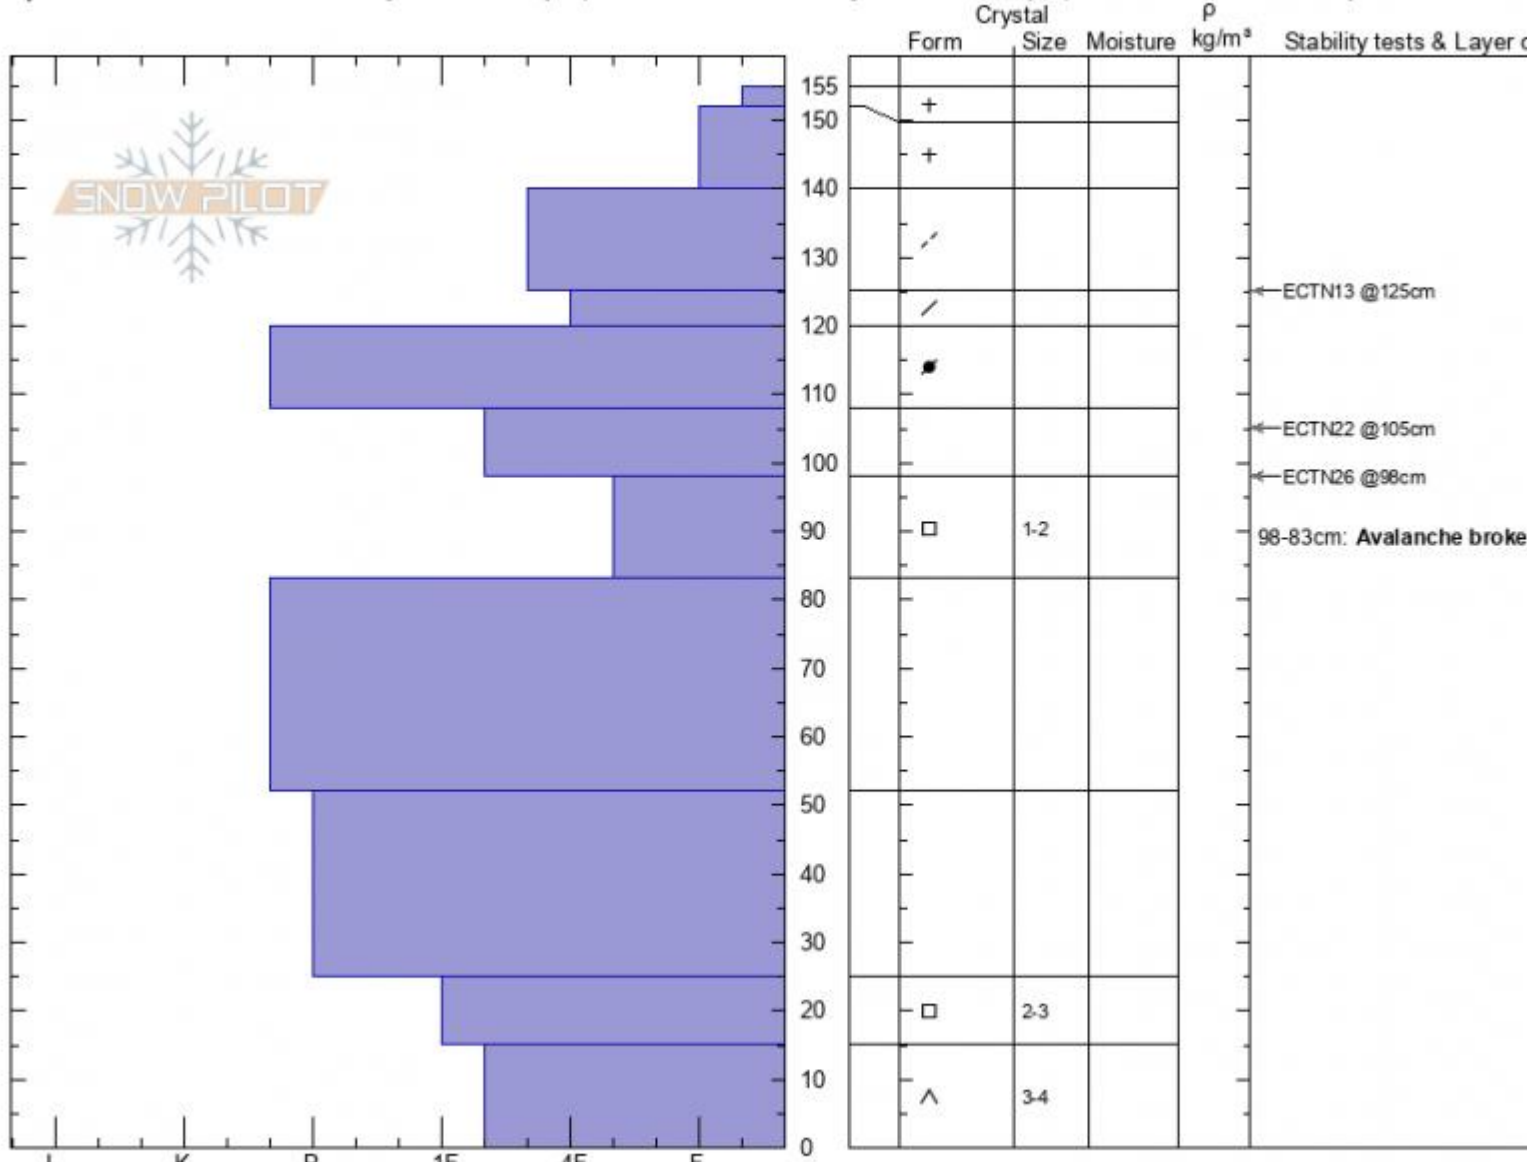

Beaver Creek Crown  
 Madison Range-N  
 MT

Ian Hoyer  
 01/08/2021 - 12:00pm  
 Co-ord: 45.16978N, -111.36992W  
 Slope Angle: 37°  
 Wind Loading: **previous**

Stability: **poor**  
 Air Temperature: 19°F  
 Sky Cover: **FEW**  
 Precipitation: **NO**  
 Wind: **Calm**

HS: 155 Layer Notes:  
 98-83cm: **Avalanche broke on b**  
 98-83cm: **Problematic layer**

Specifics: Recent avalanche activity on similar slopes; Recent avalanche activity on different slopes; Snowmobile tracks on slope

Notes: Dug in the crown of an avalanche triggered by a snowmobiler the previous afternoon (1/7/21).

Advisory Region  
 Northern Madison  
 Longitude  
 -111.38W  
 Latitude  
 45.17N

**Avalanche Details:** [Rider triggered large, wide slide on Buck Ridge](#)  
 Northern Madison, 2021-01-08