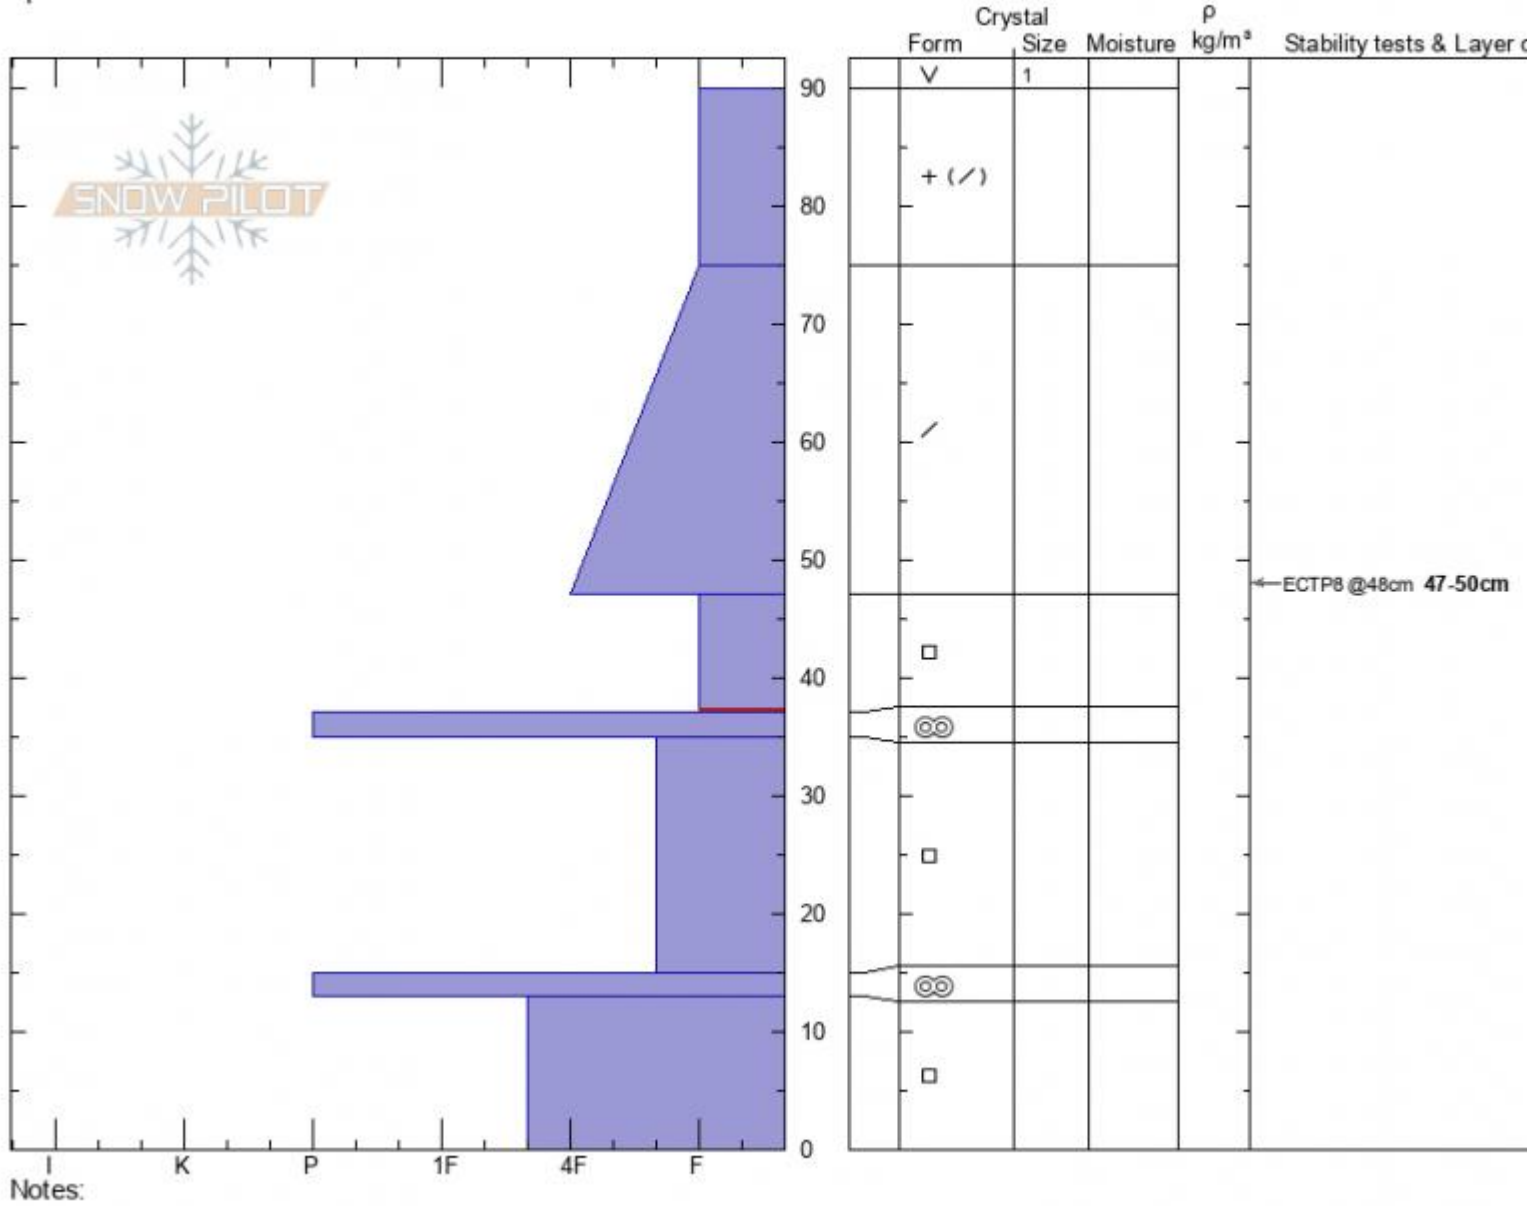

Flanders Mountain
Gallatin Range-N
MT
 Elevation: **9281 ft**
 Aspect: **E**
 Specifics:

James Lesser
01/09/2021 - 12:00pm
 Co-ord: **45.43381N, -110.93975W**
 Slope Angle: **20°**
 Wind Loading:

Stability:
 Air Temperature: **23°F**
 Sky Cover: **CLR**
 Precipitation: **NO**
 Wind:

HS: **90** Layer Notes:
 PF: **40** 47-37cm: **Problematic layer**
 PS: **15**

Advisory Region
 Northern Gallatin
 Longitude
 -110.93W
 Latitude
 45.44N
 Northern Gallatin, 2021-01-09