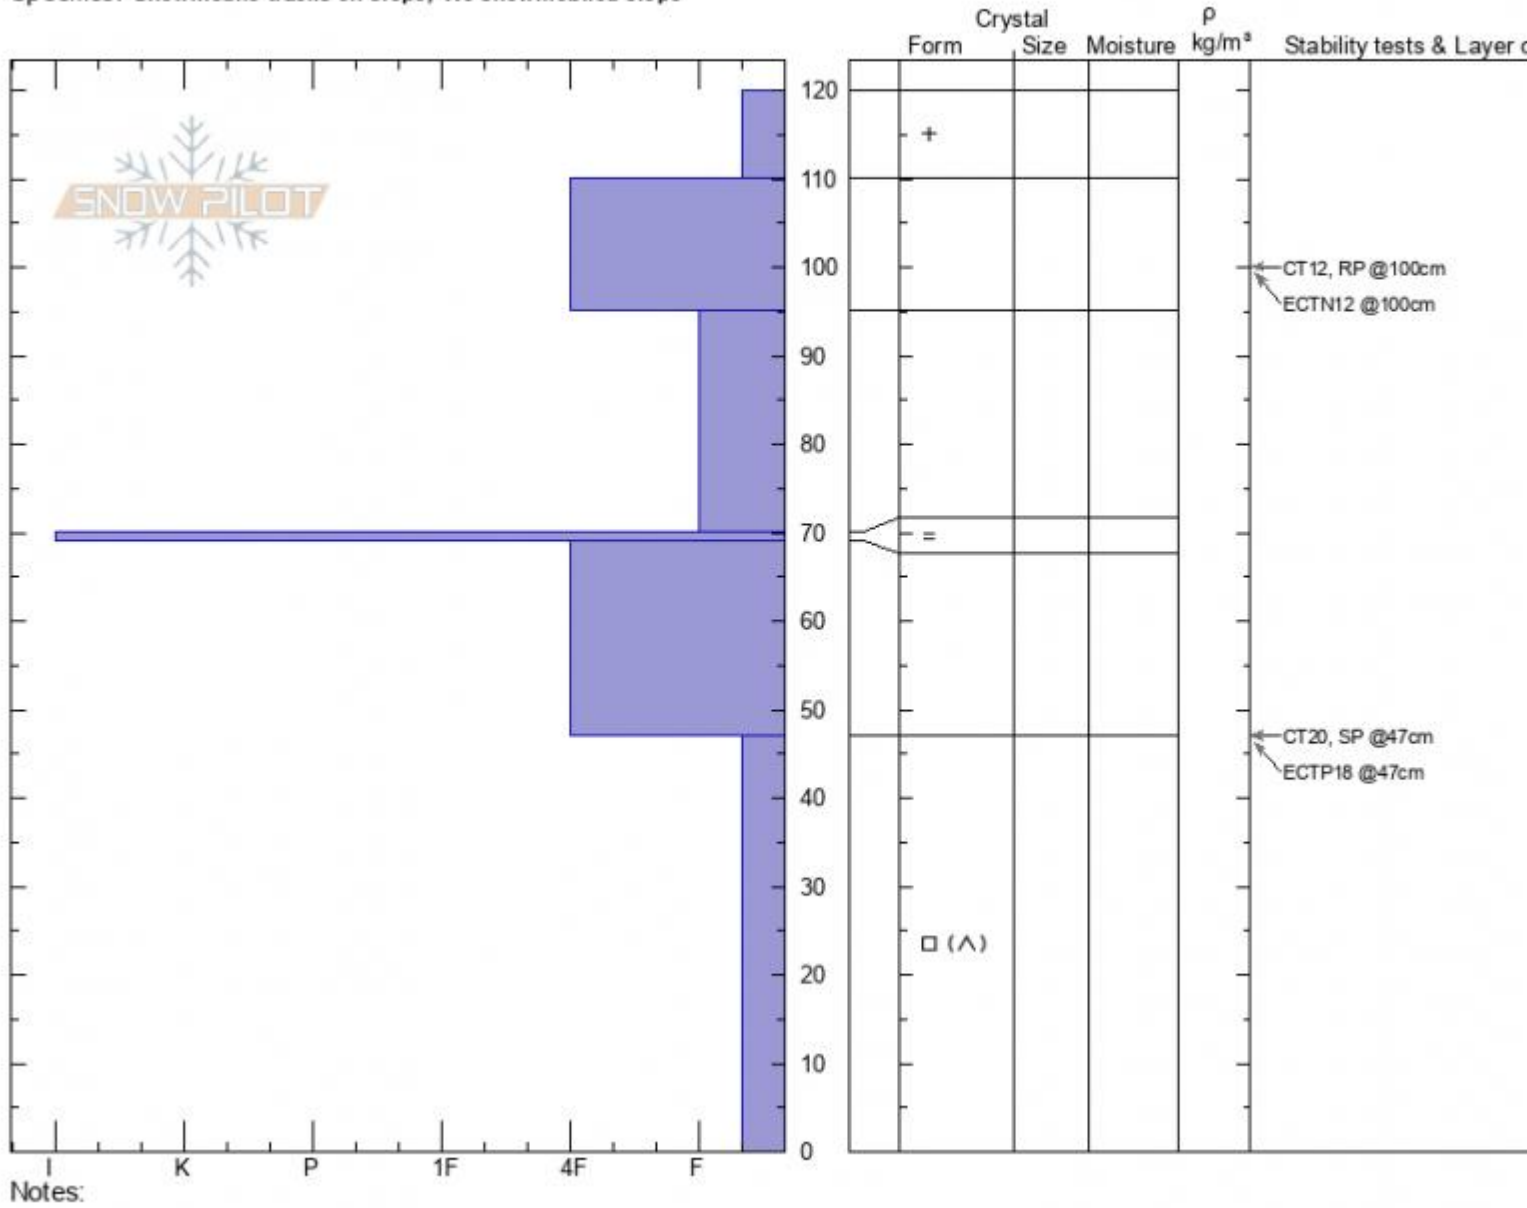

Tin Cup 1/9/21
 Centennial Range
 ID
 Elevation: 8065 ft
 Aspect: 120°
 Specifics: Snowmobile tracks on slope; We snowmobiled slope

Chris Hericks
 01/09/2021 - 2:00pm
 Co-ord: 44.54882N, -111.53003W
 Slope Angle: 15°
 Wind Loading: no

Stability:
 Air Temperature:
 Sky Cover: CLR
 Precipitation: NO
 Wind: NW Light Breeze

HS: 120 Layer Notes:

Advisory Region
 Island Park
 Longitude
 -111.53W
 Latitude
 44.55N
 Island Park, 2021-01-10