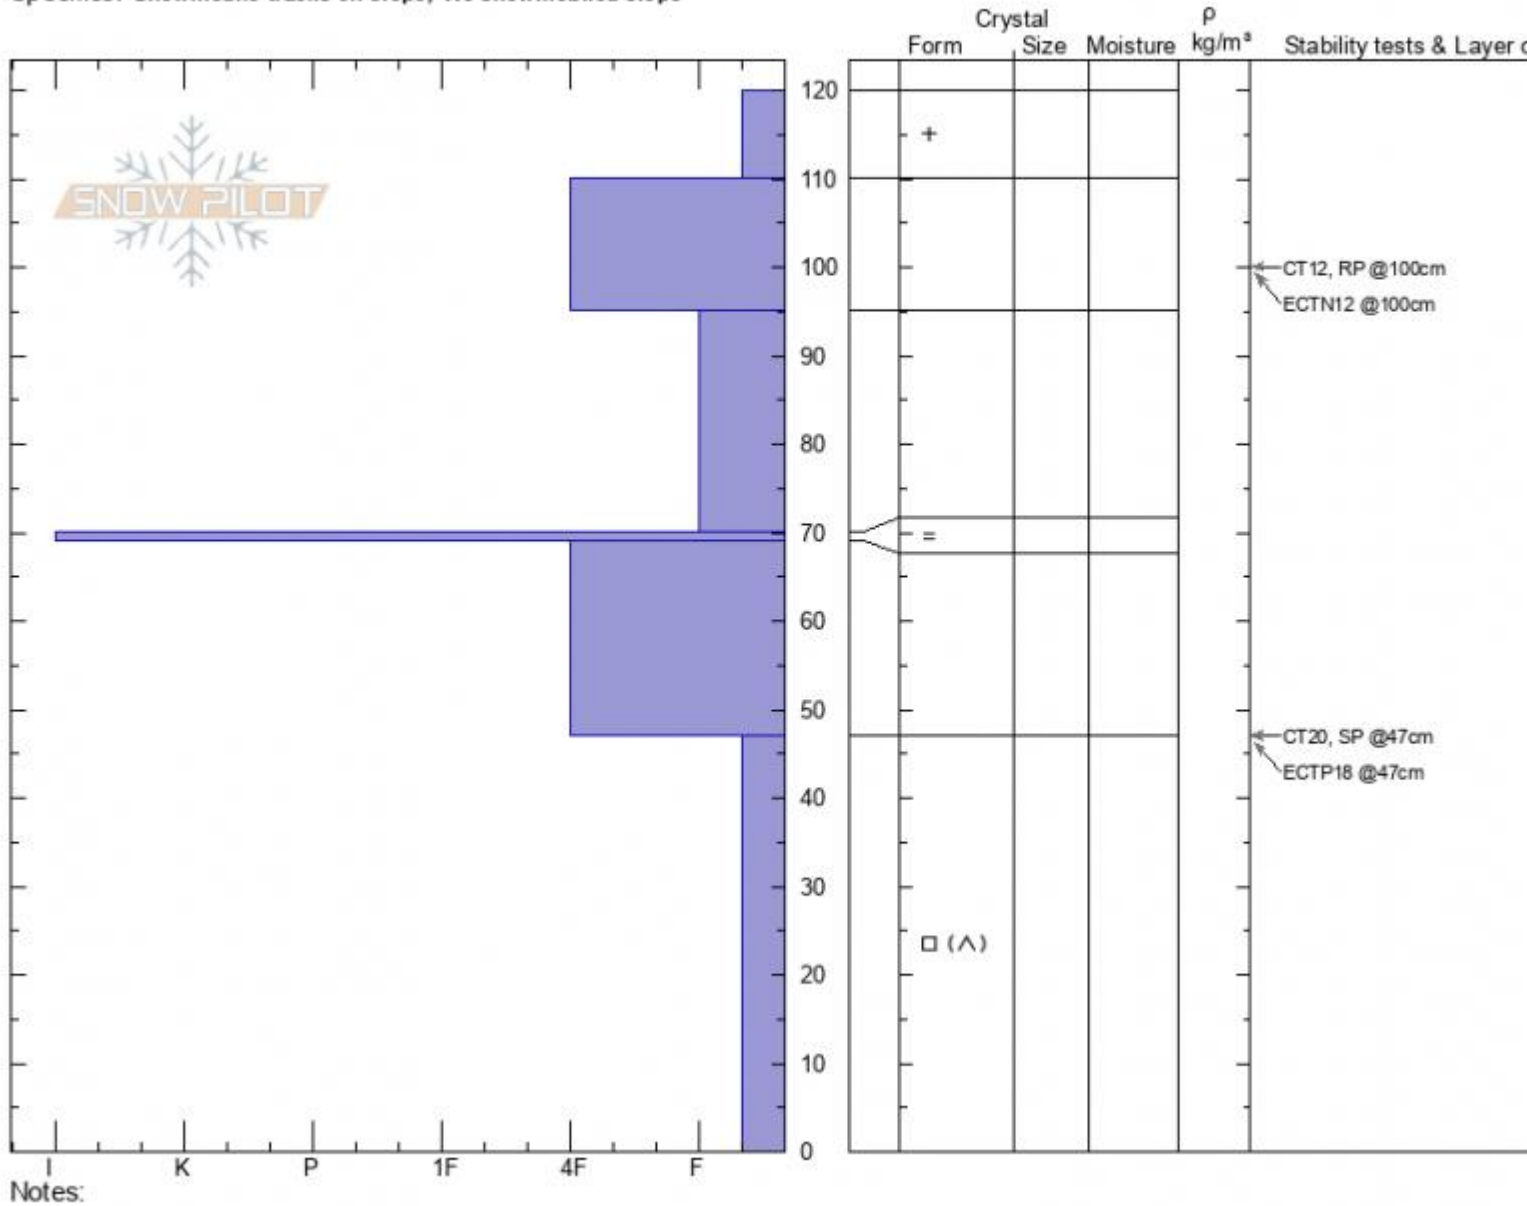

Tin Cup 1/9/21  
 Centennial Range  
 ID  
 Elevation: 8065 ft  
 Aspect: 120°  
 Specifics: Snowmobile tracks on slope; We snowmobiled slope

Chris Hericks  
 01/09/2021 - 2:00pm  
 Co-ord: 44.54882N, -111.53003W  
 Slope Angle: 15°  
 Wind Loading: no

Stability:  
 Air Temperature:  
 Sky Cover: CLR  
 Precipitation: NO  
 Wind: NW Light Breeze

HS: 120 Layer Notes:

Advisory Region  
 Island Park  
 Longitude  
 -111.53W  
 Latitude  
 44.55N  
 Island Park, 2021-01-10