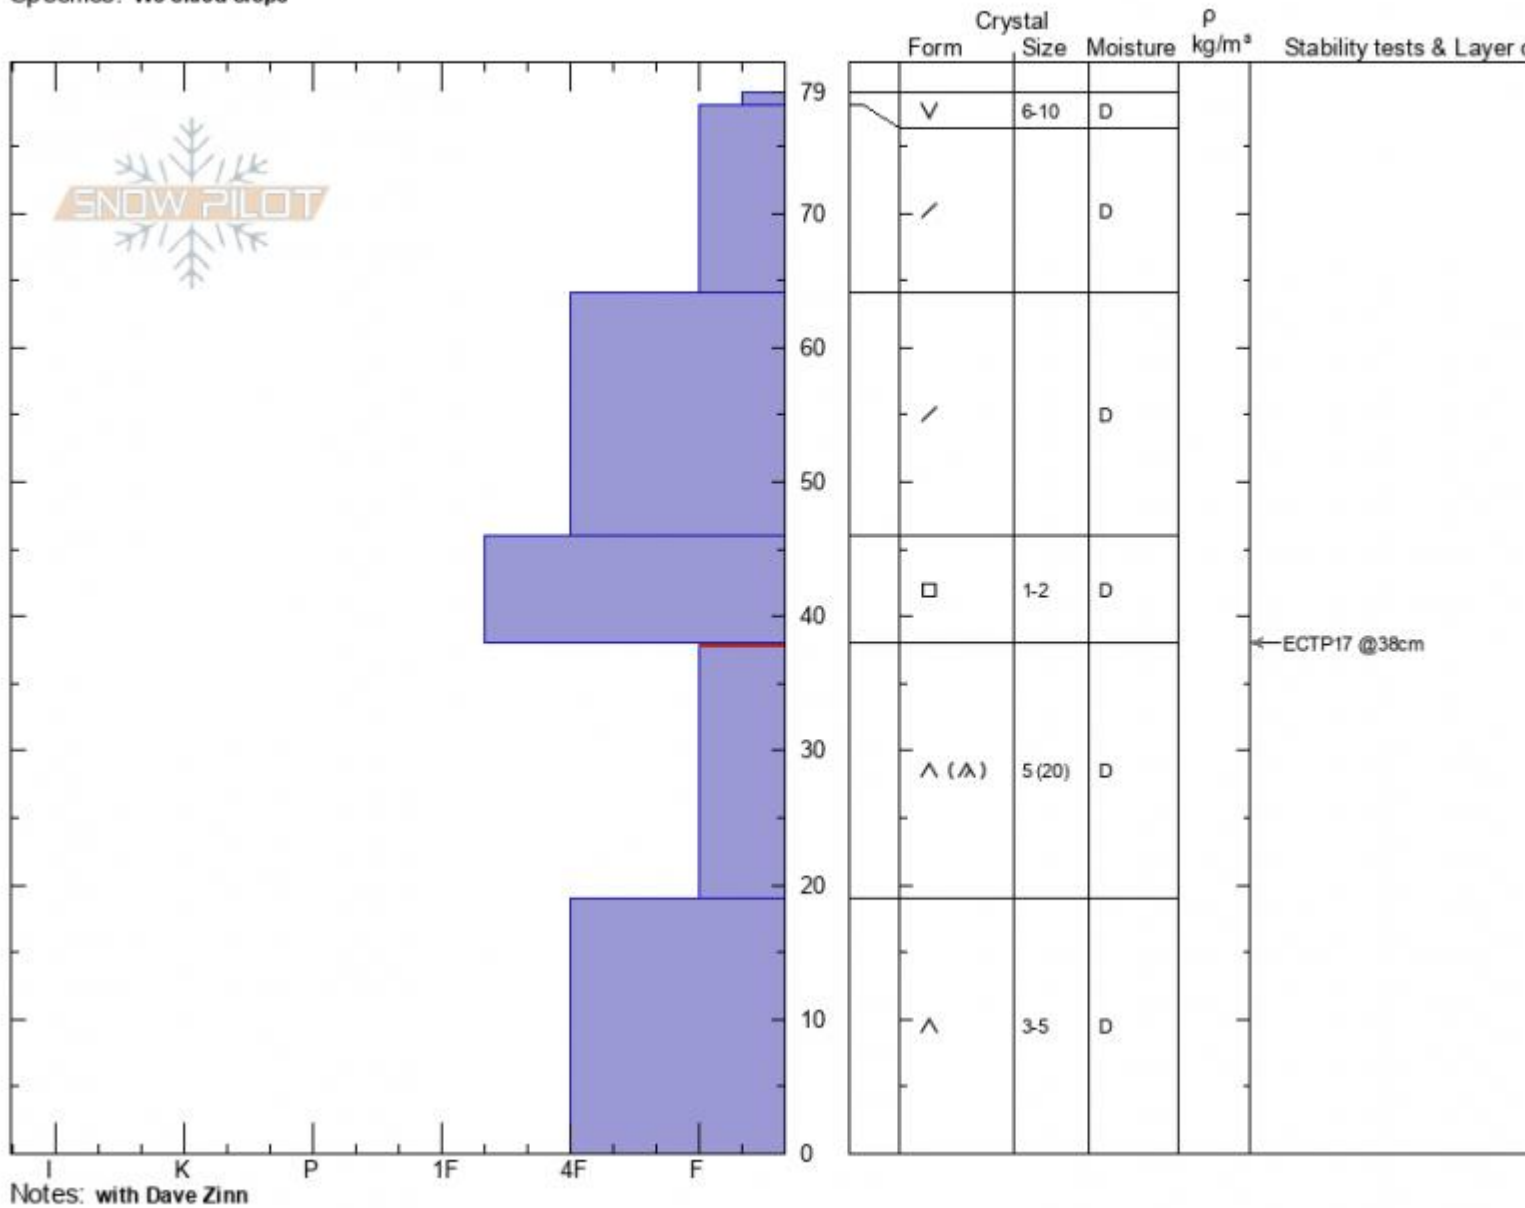

Bacon Rind
Madison Range-S
MT
 Elevation: **8200 ft**
 Aspect: **E**
 Specifics: **We skied slope**

Zach Keskinen
01/12/2021 - 12:30pm
 Co-ord:
 Slope Angle: **12°**
 Wind Loading: **no**

Stability: **poor**
 Air Temperature: **-3°C**
 Sky Cover: **FEW**
 Precipitation: **NO**
 Wind: **SW Light Breeze**

HS: **79** Layer Notes:
 PF: **75** 38-19cm: **Problematic layer**

Advisory Region
 Southern Madison
 Longitude
 -111.10W
 Latitude
 44.96N
 Southern Madison, 2021-01-12