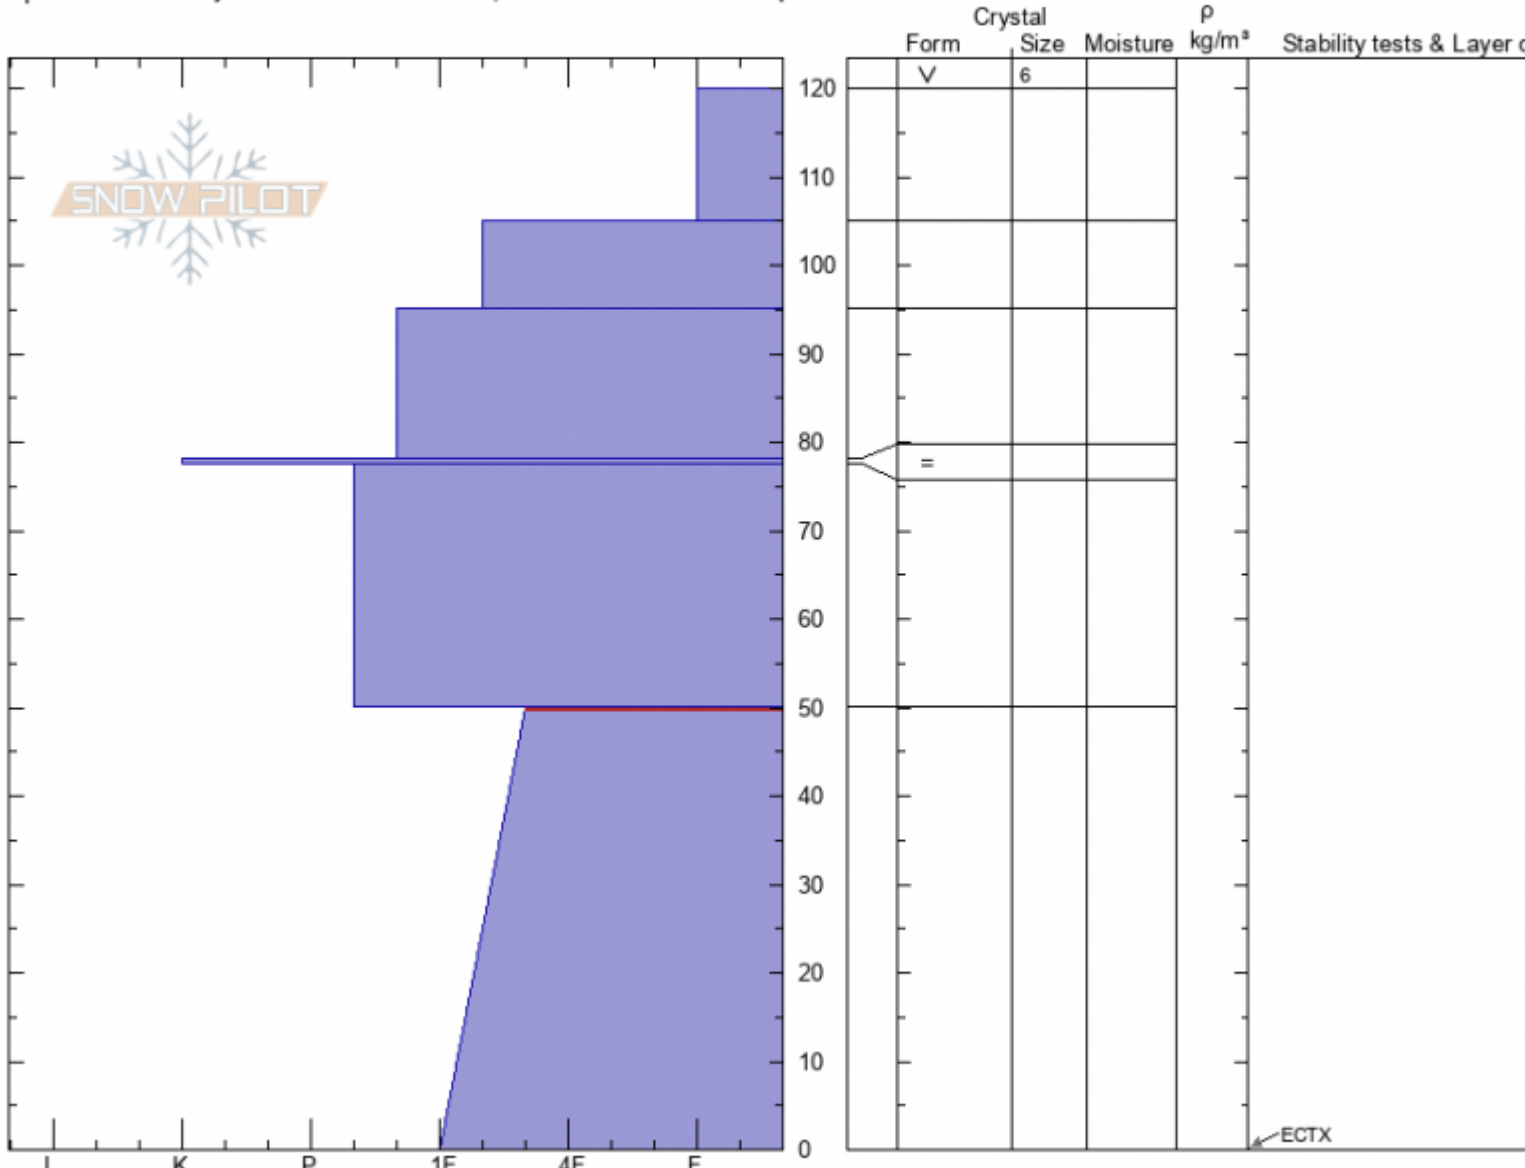

Ski Hill
Lionhead Range
MT
 Elevation: **8060 ft**
 Aspect: **90°**
 Specifics: Pit is adjacent to avalanche: crown; Snowmobile tracks on slope

Doug Chabot-Admin
01/12/2021 - 1:00pm
 Co-ord: **44.70364N, -111.29736W**
 Slope Angle: **30°**
 Wind Loading:

Stability:
 Air Temperature: **-7°C**
 Sky Cover: **FEW**
 Precipitation: **NO**
 Wind: **Calm**

HS: **120** Layer Notes:
 50-0cm: **Problematic layer**

Notes: This slope avalanched approximately 5 days ago, likely from a sledder.

Advisory Region
 Lionhead Range
 Longitude
 -111.29W
 Latitude
 44.70N

Forecast link: [GNFAC Avalanche Forecast for Wed Jan 13, 2021](#)
 Lionhead Range, 2021-01-12