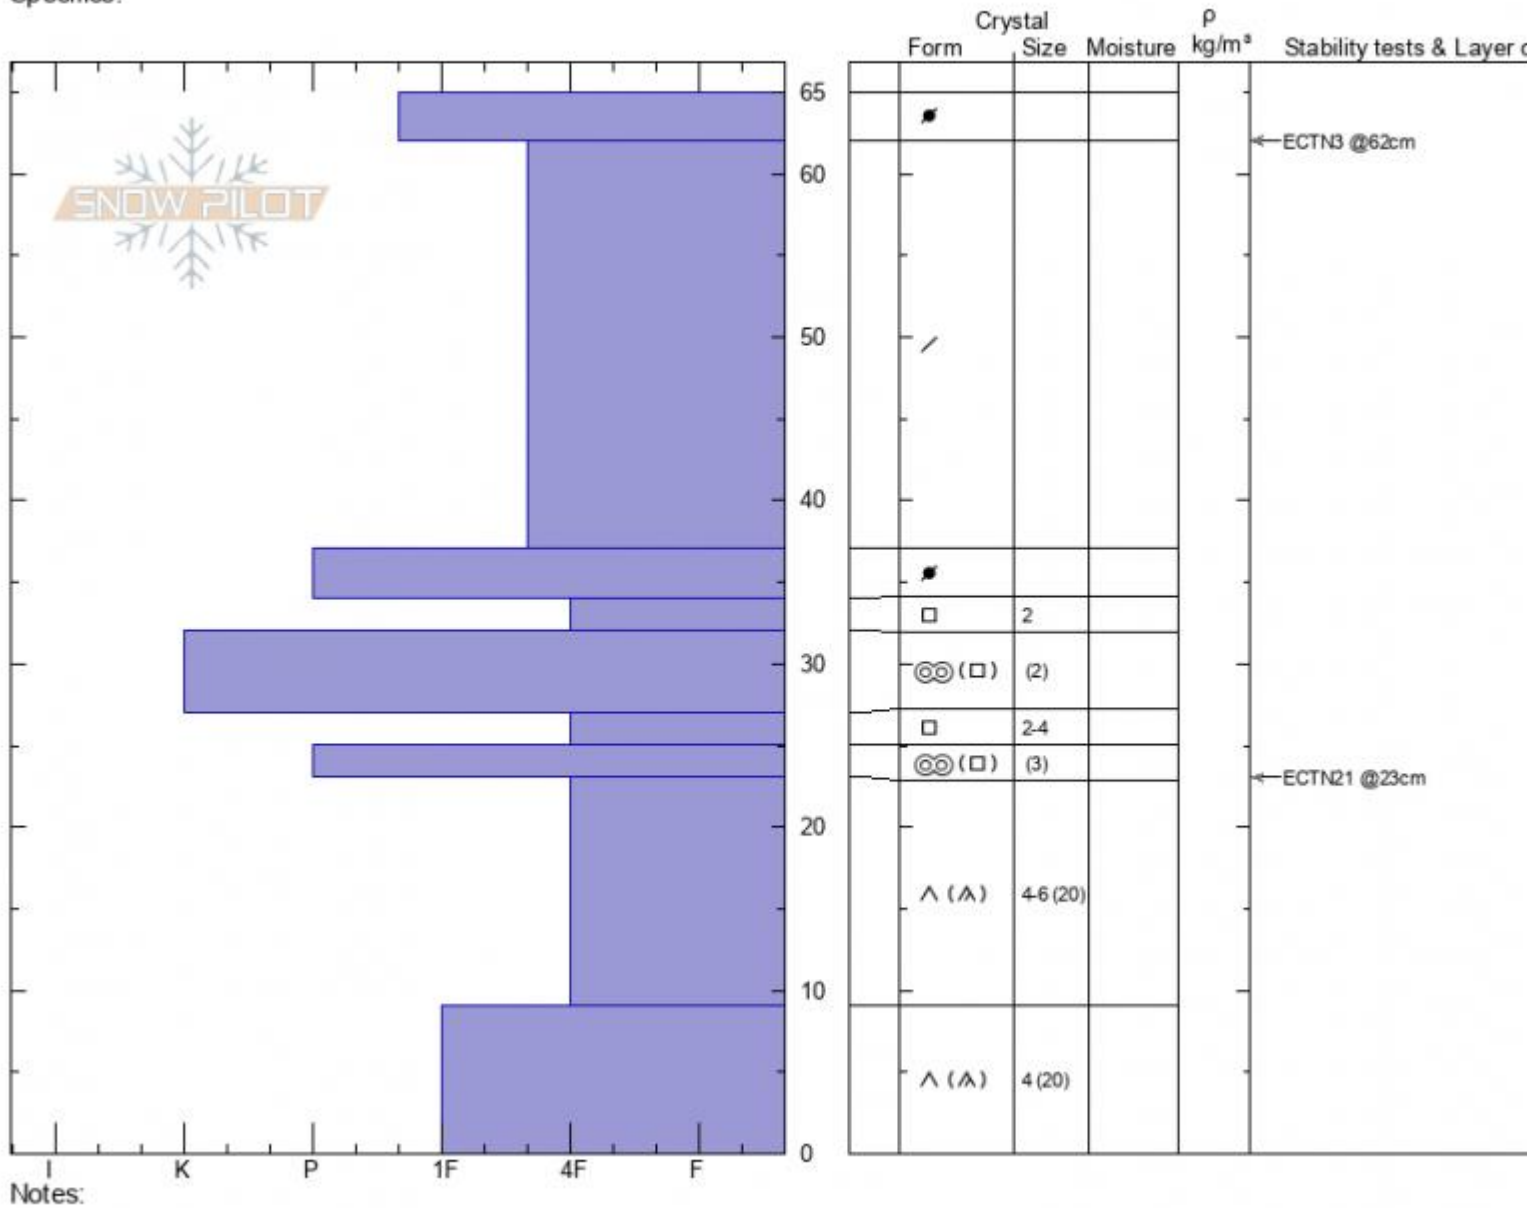

Throne North Face
Bridger Range
MT
 Elevation: **8300 ft**
 Aspect: **350°**
 Specifics:

Dave Zinn
01/11/2021 - 12:00pm
 Co-ord: **45.88259N, -110.95322W**
 Slope Angle: **23°**
 Wind Loading: **no**

Stability: **good**
 Air Temperature:
 Sky Cover: **SCT**
 Precipitation: **NO**
 Wind: **W Calm**

HS: **65** Layer Notes:
 23-9cm: **Problematic layer**

Advisory Region
 Bridger Range
 Longitude
 -110.95W
 Latitude
 45.88N
 Bridger Range, 2021-01-15