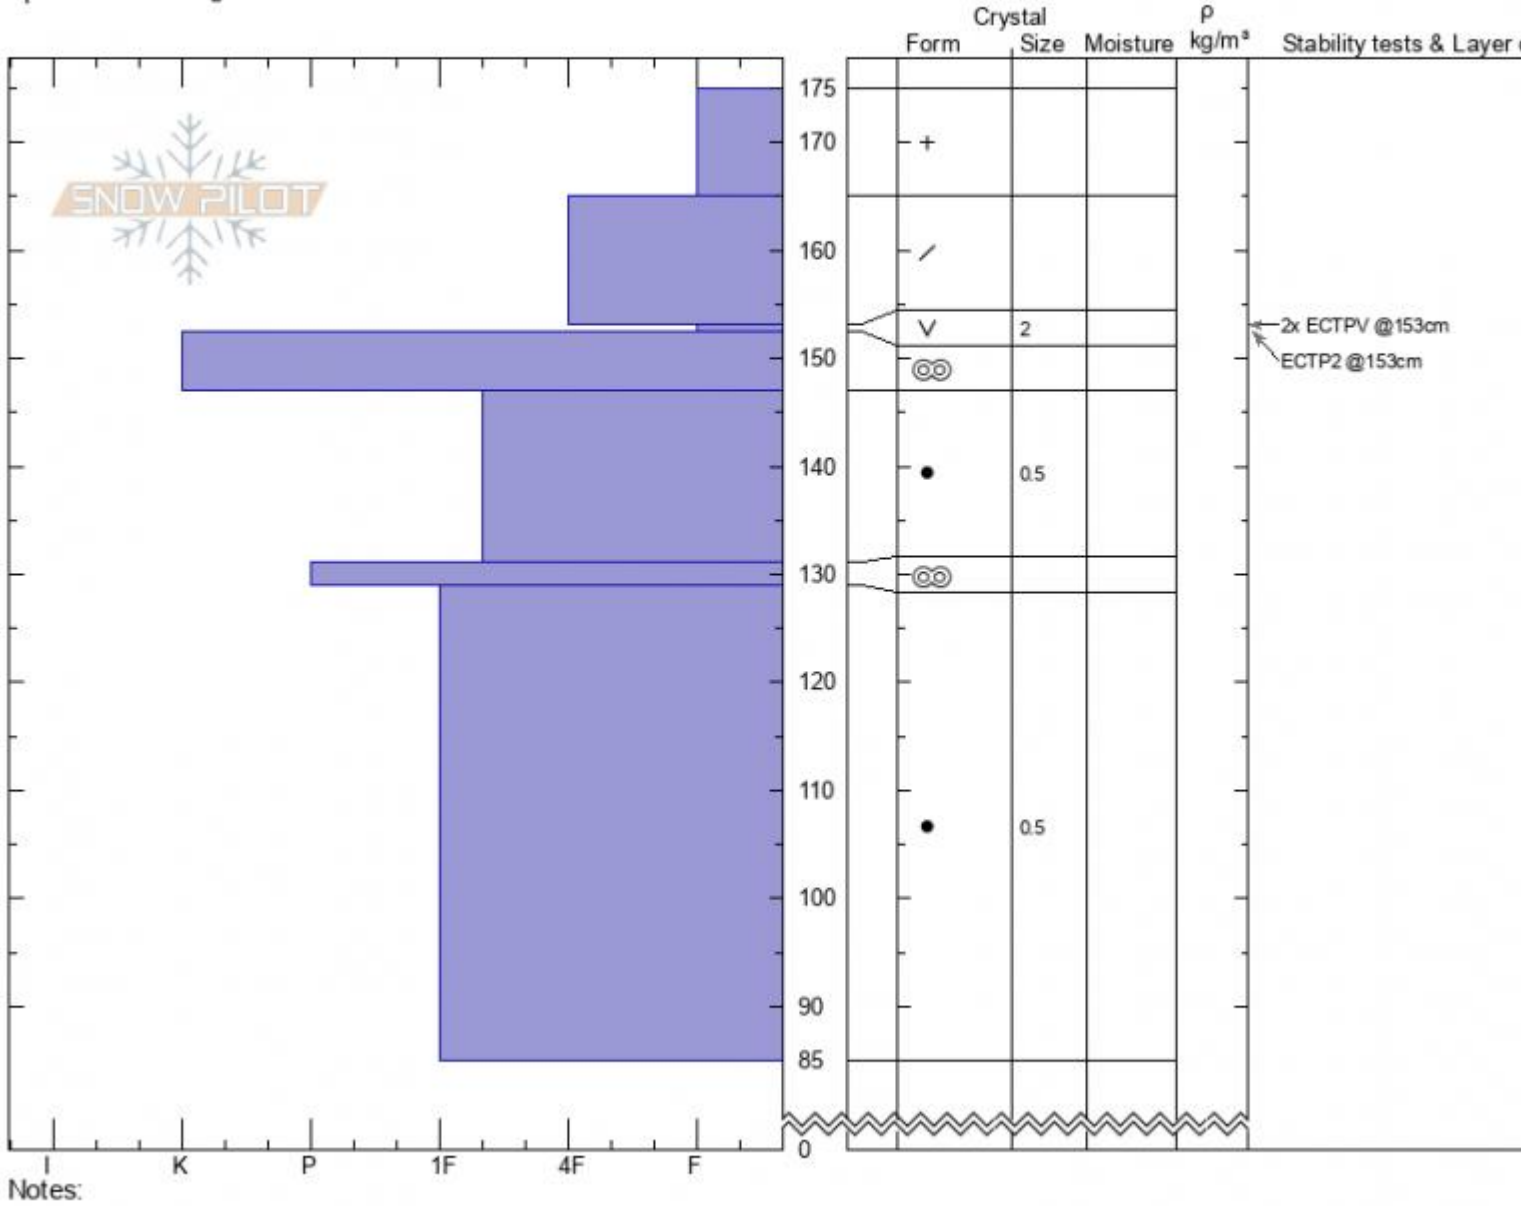

**Rasta Chutes East**  
**Cooke City**  
**MT**  
 Elevation: **9700 ft**  
 Aspect: **190°**  
 Specifics: **Cracking**

**Dave Zinn**  
**01/17/2021 - 2:30am**  
 Co-ord: **45.07059N, -109.94497W**  
 Slope Angle: **30°**  
 Wind Loading: **no**

Stability: **good**  
 Air Temperature:  
 Sky Cover: **OVC**  
 Precipitation: **S1**  
 Wind: **W Light Breeze**

HS: **175** Layer Notes:  
 PS: **15** 153-152.5cm: **Problematic layer**

Advisory Region  
 Cooke City  
 Longitude  
 -109.95W  
 Latitude  
 45.07N  
 Cooke City, 2021-01-17