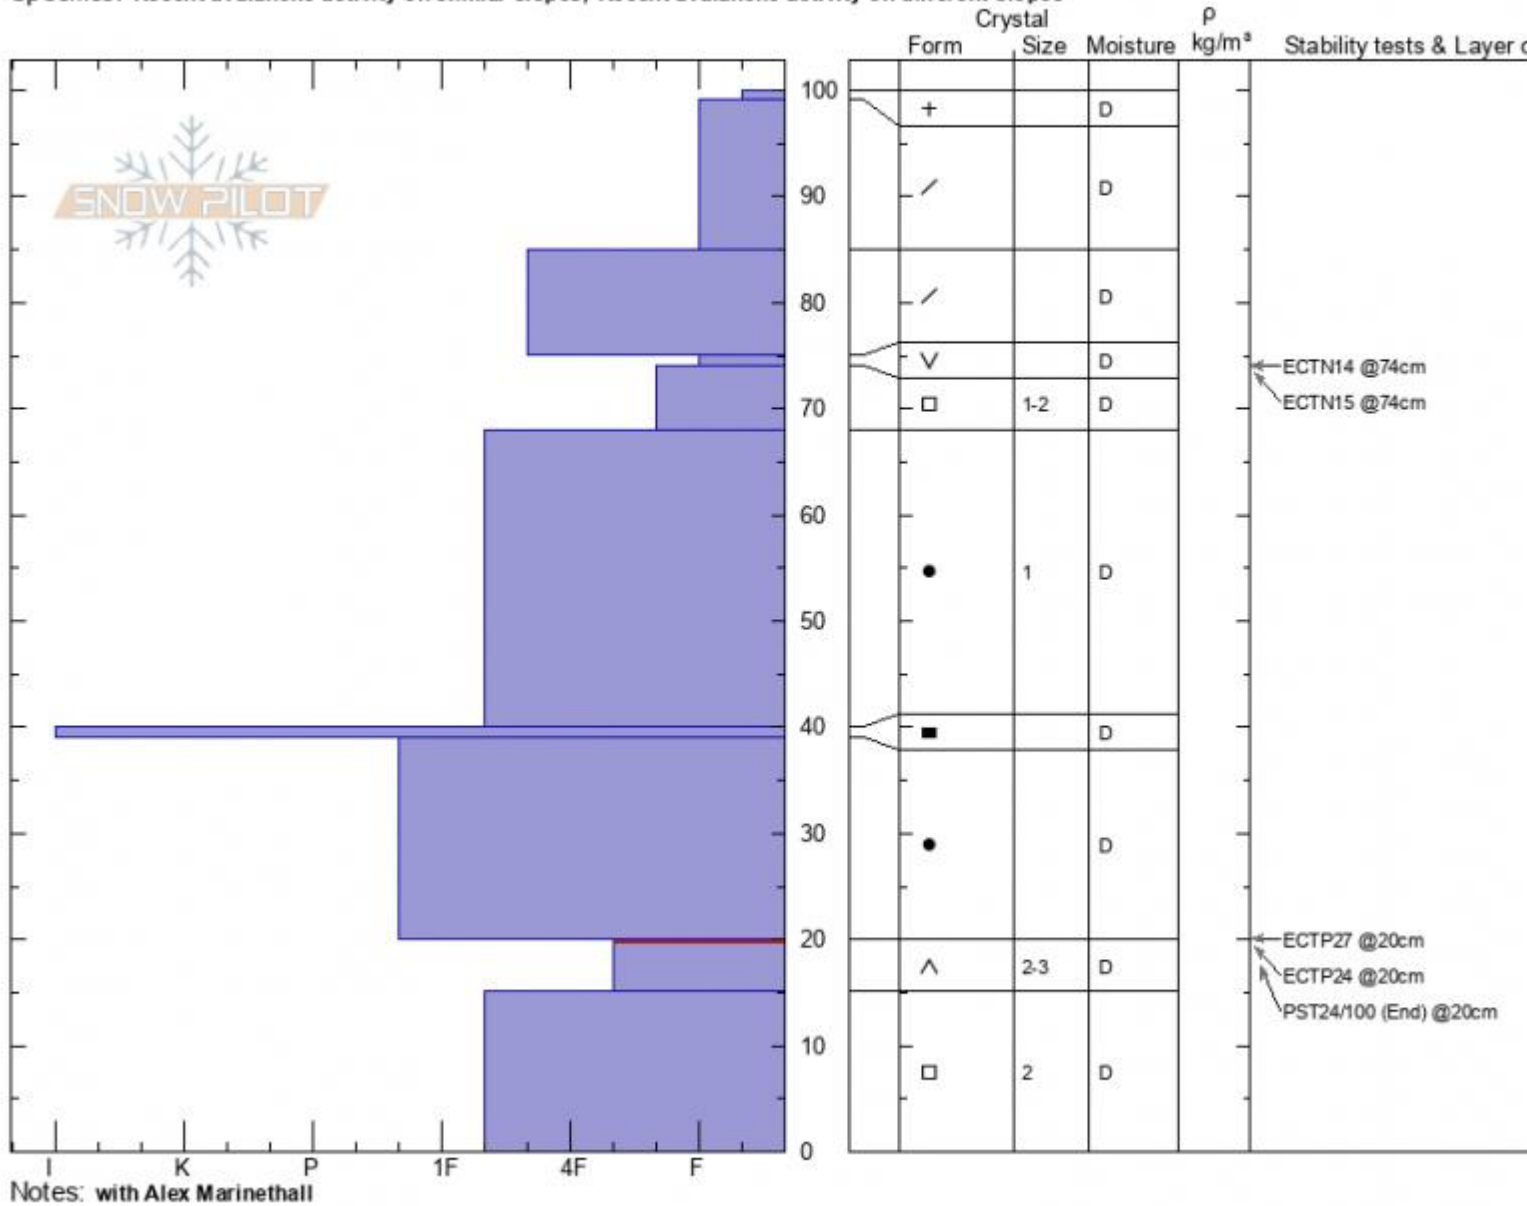

**Lionshead Ridge- Marge Zach Keskinen**  
**Lionhead Range** 01/23/2021 - 12:30pm  
**MT** Co-ord: 44.71669N, -111.31901W  
 Elevation: 9017 ft Slope Angle: 29°  
 Aspect: NE Wind Loading: previous  
 Specifics: Recent avalanche activity on similar slopes; Recent avalanche activity on different slopes

Stability:  
 Air Temperature: -6°C HS: 100 Layer Notes:  
 Sky Cover: CLR PF: 50 20-15cm: Problematic layer  
 Precipitation: NO  
 Wind: SE Light Breeze

Advisory Region  
 Lionhead Range  
 Longitude  
 -111.32W  
 Latitude  
 44.71N  
 Lionhead Range, 2021-01-23