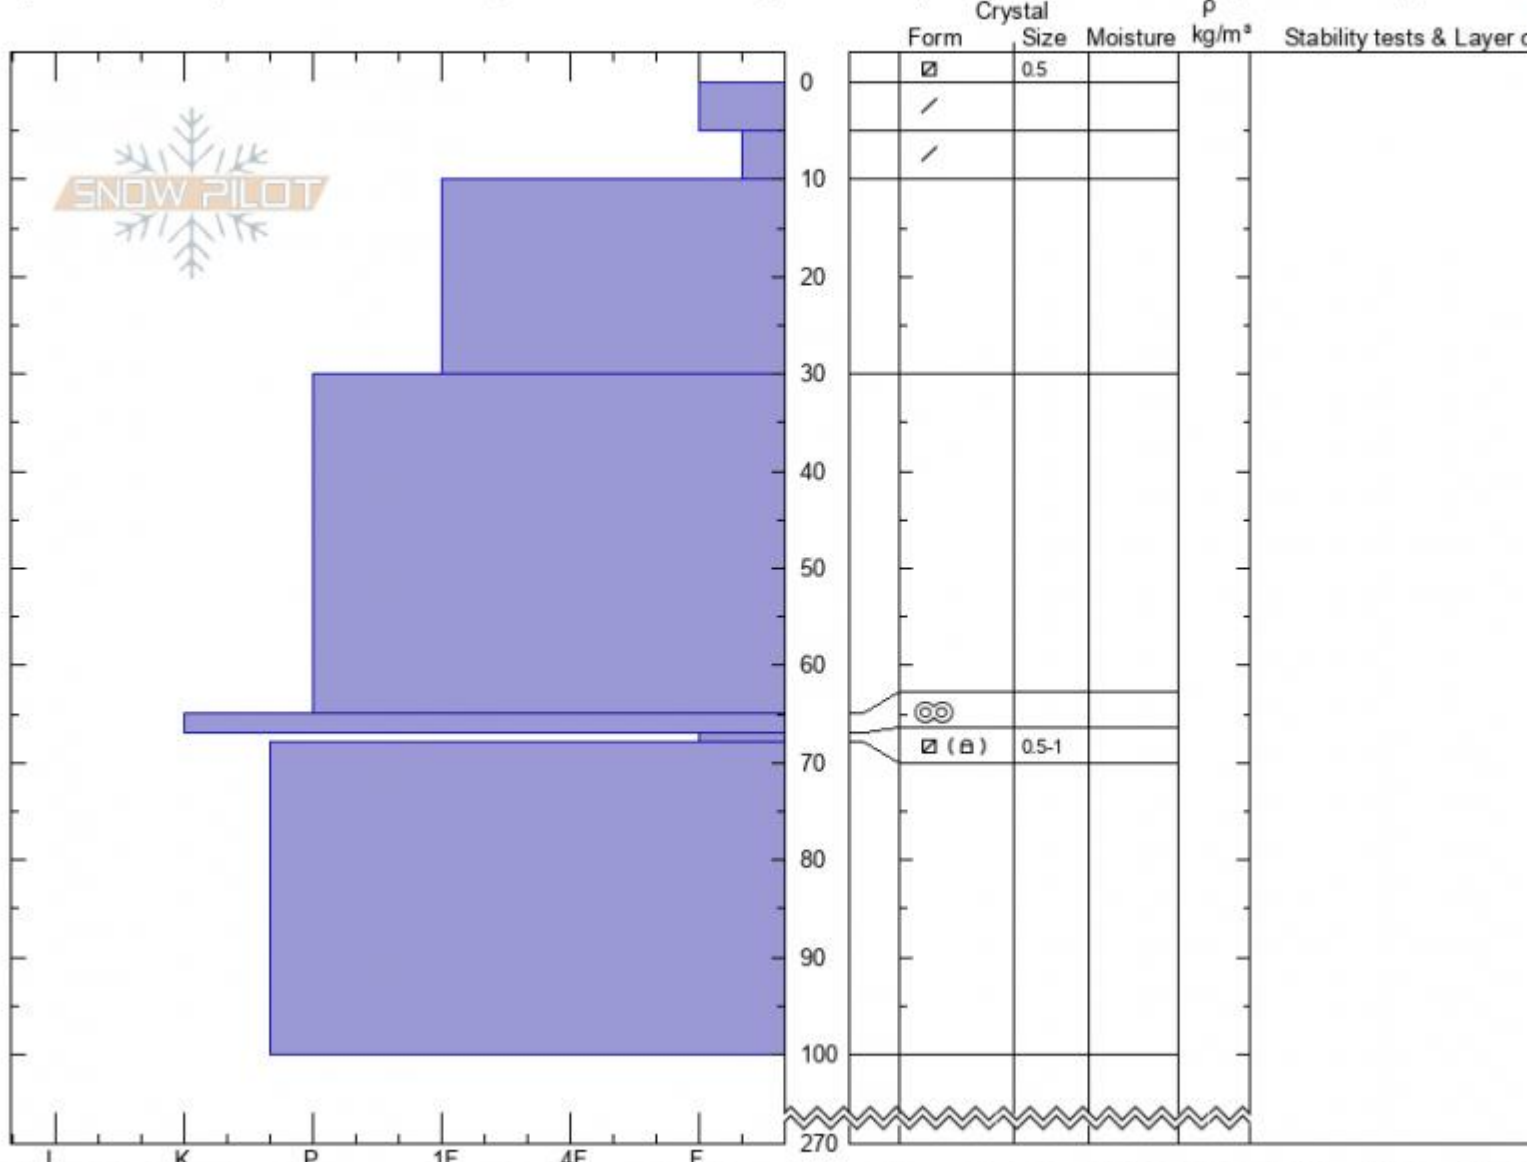

Sheep Mountain
Cooke City
MT
 Elevation: **9730 ft**
 Aspect: **196°**
 Specifics: Pit is adjacent to avalanche: crown; Recent avalanche activity on similar slopes;

Logan DeMarcus
01/25/2021 - 11:00am
 Co-ord: **45.06752N, -109.93025W**
 Slope Angle: **37°**
 Wind Loading: **previous**

Stability: **good**
 Air Temperature: **-11°C**
 Sky Cover: **CLR**
 Precipitation: **NO**
 Wind: **E Light Breeze**

HS: **270** Layer Notes:
 67-68cm: **Problematic layer**

Specifics: Pit is adjacent to avalanche: crown; Recent avalanche activity on similar slopes; Recent avalanche activity on different slopes

Notes: This pit was dug at the crown of the avalanche reported on the south side of Sheep Mountain. SS-AMu-R1-D2-O. Additional Pit Specifics: S

Advisory Region
 Cooke City
 Longitude
 -109.93W
 Latitude
 45.07N