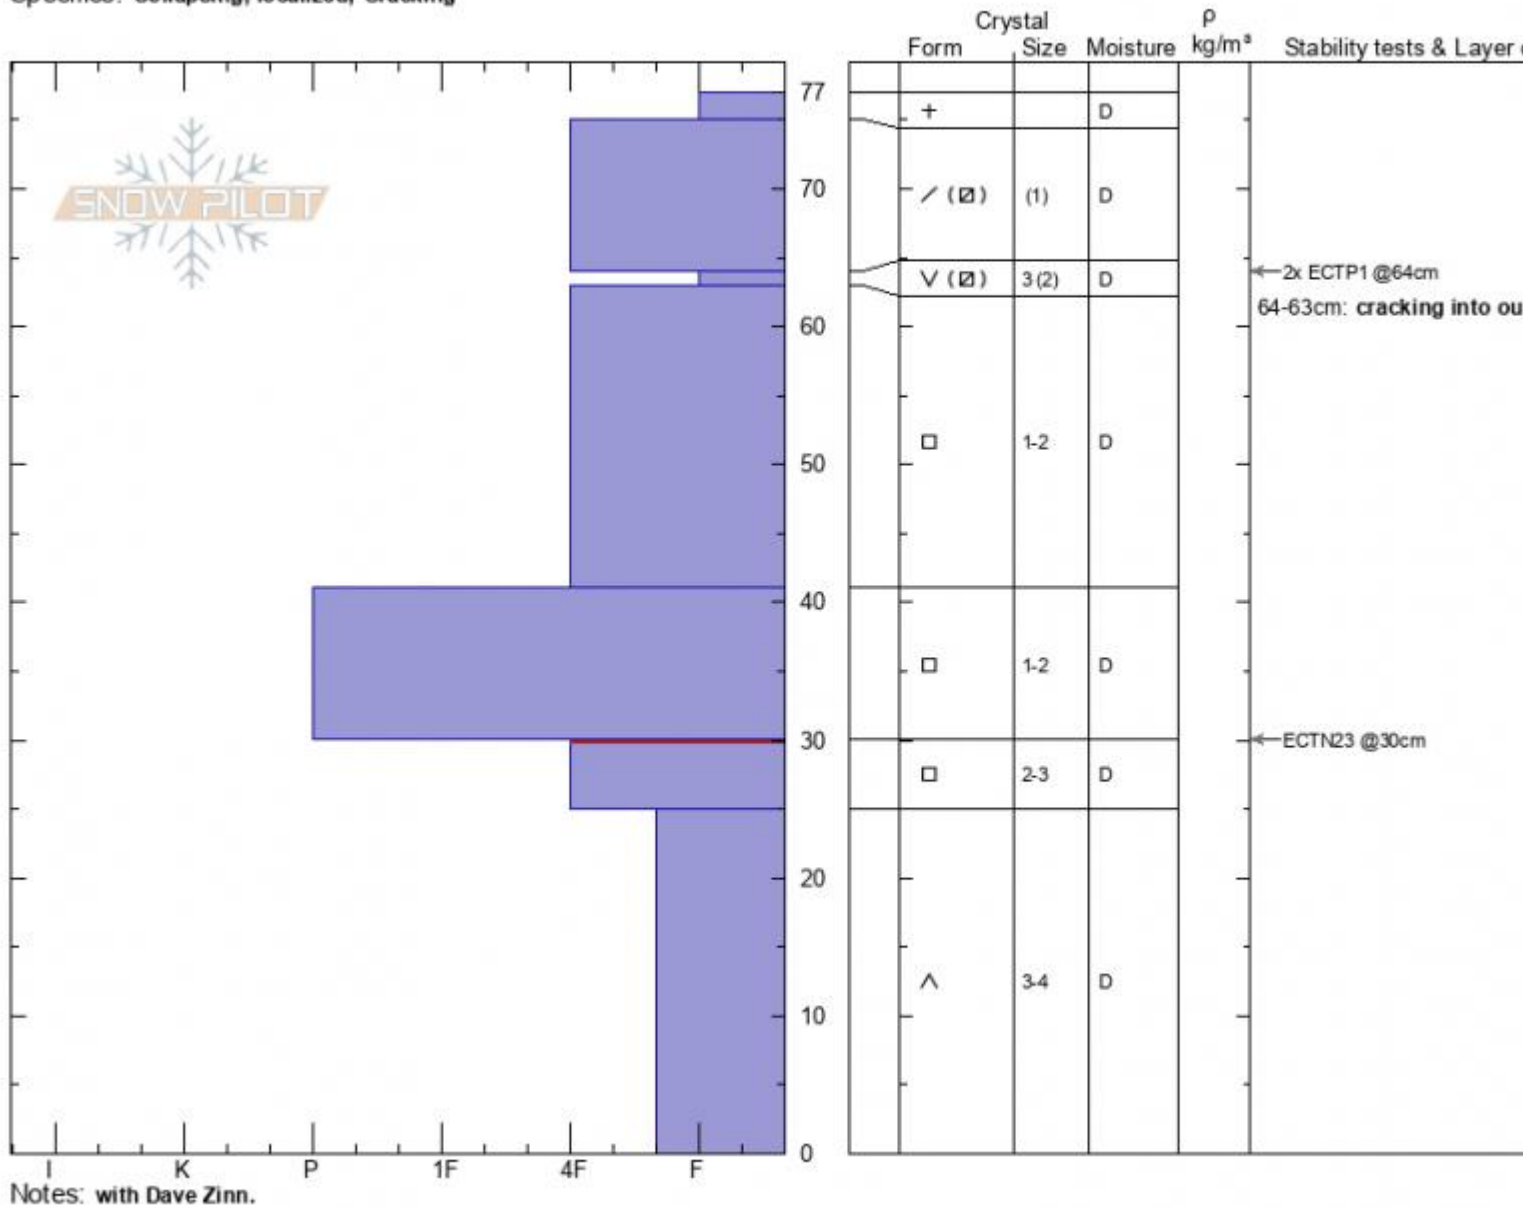

**Consolation Hill**  
**Madison Range-S**  
**MT**  
 Elevation: **9207 ft**  
 Aspect: **SE**  
 Specifics: **Collapsing, localized; Cracking**

**Zach Keskinen**  
**01/25/2021 - 2:05pm**  
 Co-ord: **44.97256N, -111.27119W**  
 Slope Angle: **26°**  
 Wind Loading:

Stability:  
 Air Temperature: **-11°C**  
 Sky Cover: **FEW**  
 Precipitation: **NO**  
 Wind: **Calm**

HS: **77**    Layer Notes:  
 PF: **25**    64-63cm: **cracking into our pit**  
               30-25cm: **Problematic layer**

Advisory Region  
 Southern Madison  
 Longitude  
 -111.27W  
 Latitude  
 45.06N  
 Southern Madison, 2021-01-25