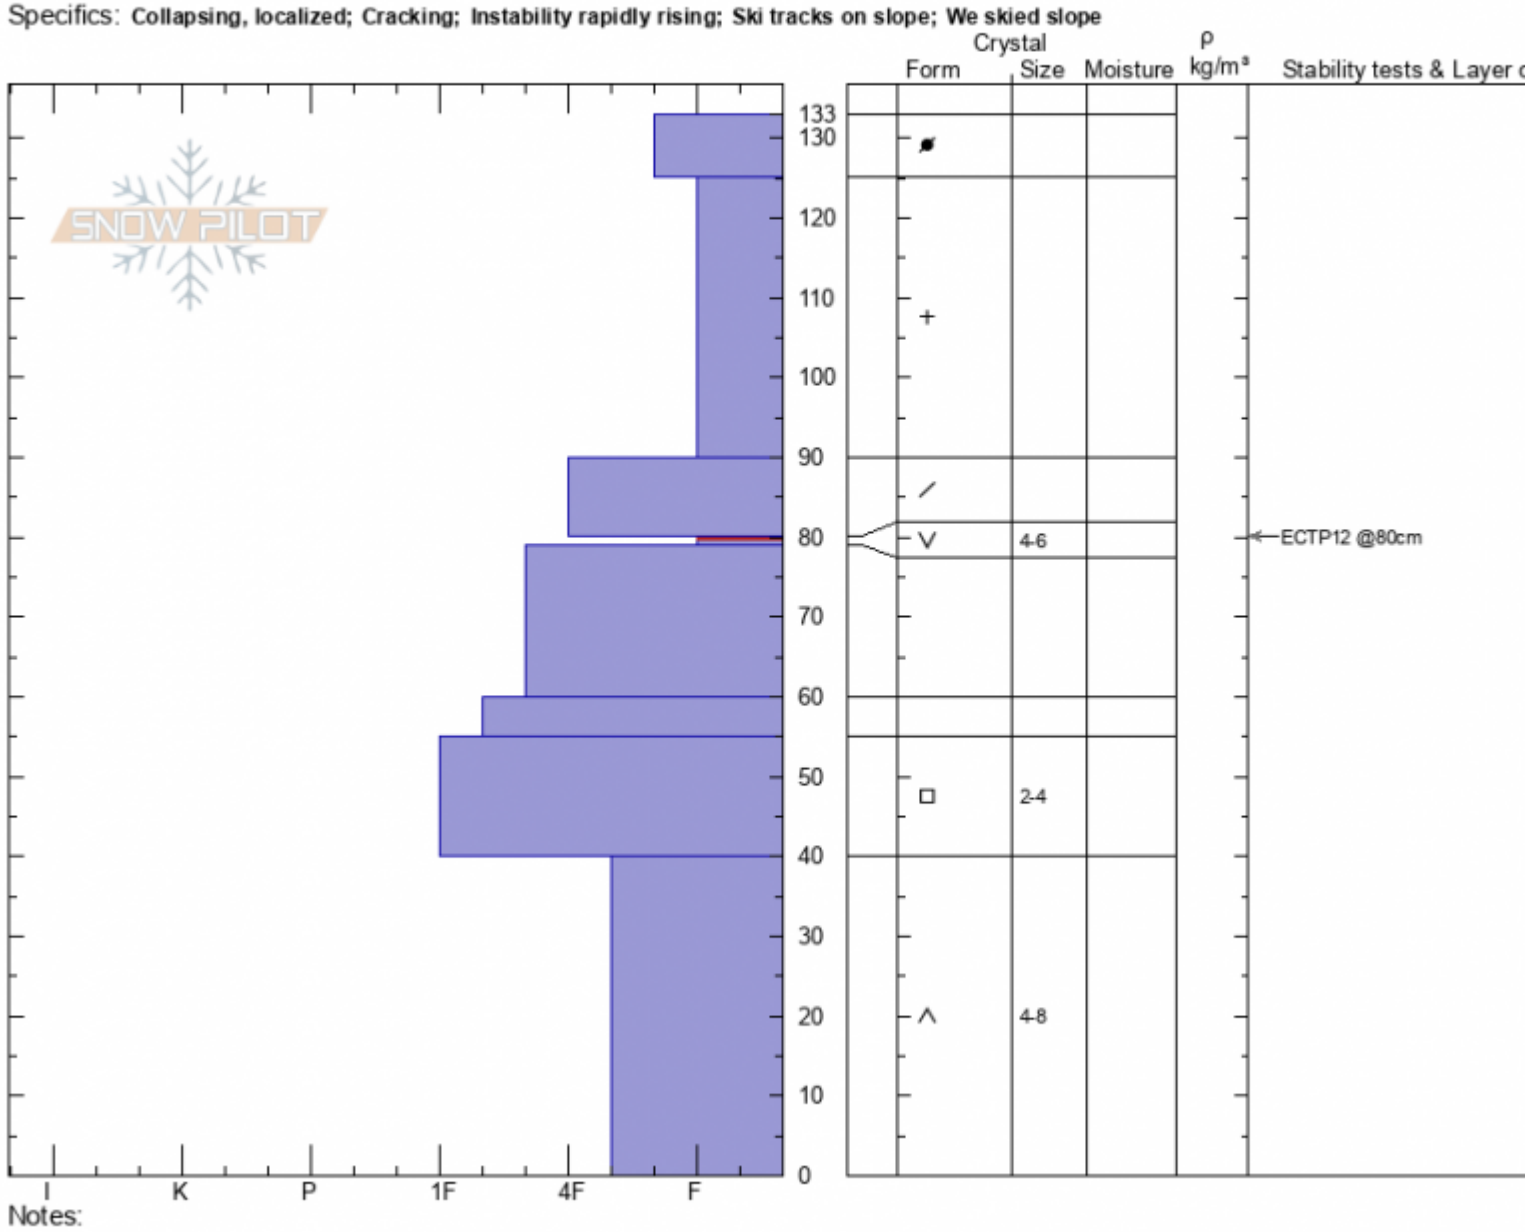

**Bacon Rind Upper Mdw** **Doug Chabot-Admin**  
**Madison Range-S** **01/28/2021 - 11:00am**  
**MT** Co-ord: **44.95824N, -111.09924W**  
 Elevation: **8768 ft** Slope Angle: **25°**  
 Aspect: **60°** Wind Loading: **yes**  
 Specifics: **Collapsing, localized; Cracking; Instability rapidly rising; Ski tracks on slope; We skied slope**

Stability:  
 Air Temperature: **-6°C** HS: **133** Layer Notes:  
 Sky Cover: **OVC** PF: **133** 80-79cm: **Problematic layer**  
 Precipitation: **S2**  
 Wind: **S Moderate**

Advisory Region  
 Southern Madison  
 Longitude  
 -111.10W  
 Latitude  
 44.96N  
 Southern Madison, 2021-01-29