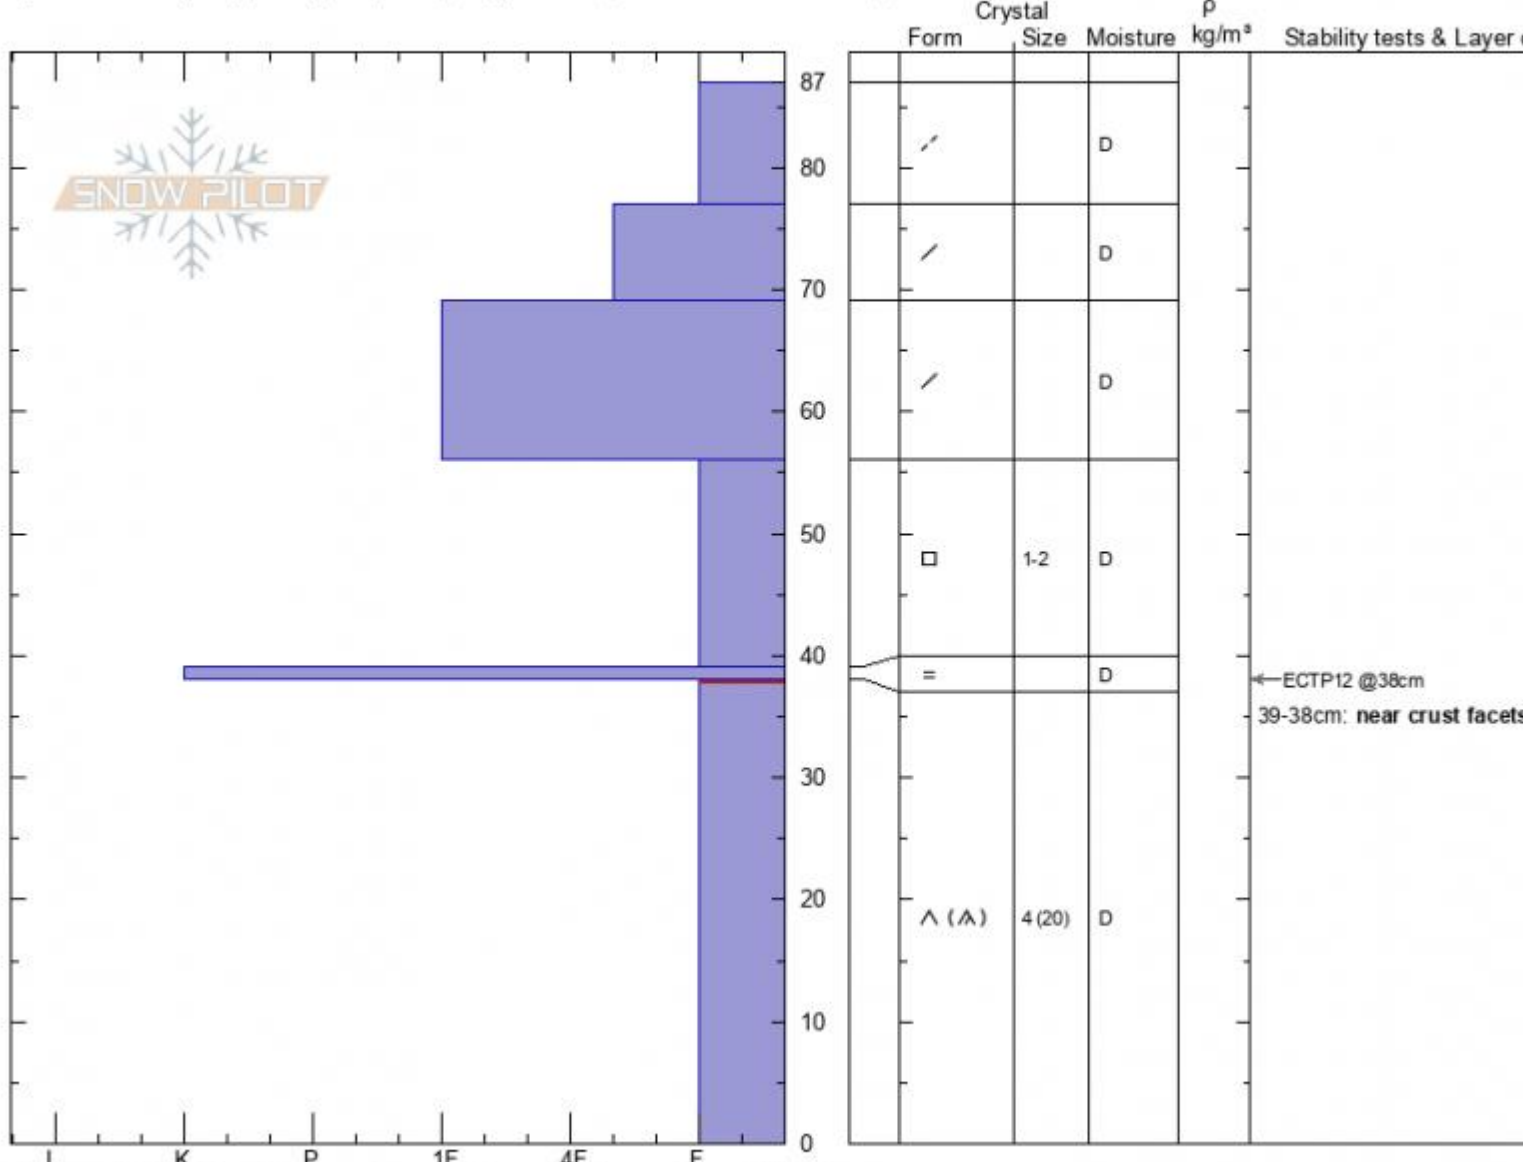

Earnest Miller Ridge
Madison Range-S
MT

Elevation: **9500 ft**
 Aspect: **E**

Specifics: **Collapsing, widespread; Collapsing, localized; Recent avalanche activity on similar slopes**

Zach Keskinen
02/01/2021 - 1:30pm

Co-ord:
 Slope Angle: **31°**
 Wind Loading: **previous**

Stability: **poor**
 Air Temperature: **1°C**
 Sky Cover: **SCT**
 Precipitation: **NO**
 Wind: **SW Light Breeze**

HS: **87** Layer Notes:
 PF: **75** 39-38cm: **near crust facets dev**
 38-0cm: **Problematic layer**

Notes: with Dave Zinn. At crown of remote triggered avalanche from 1/30/2021.

Advisory Region
 Southern Madison
 Longitude
 -111.13W
 Latitude
 44.96N
 Southern Madison, 2021-02-01