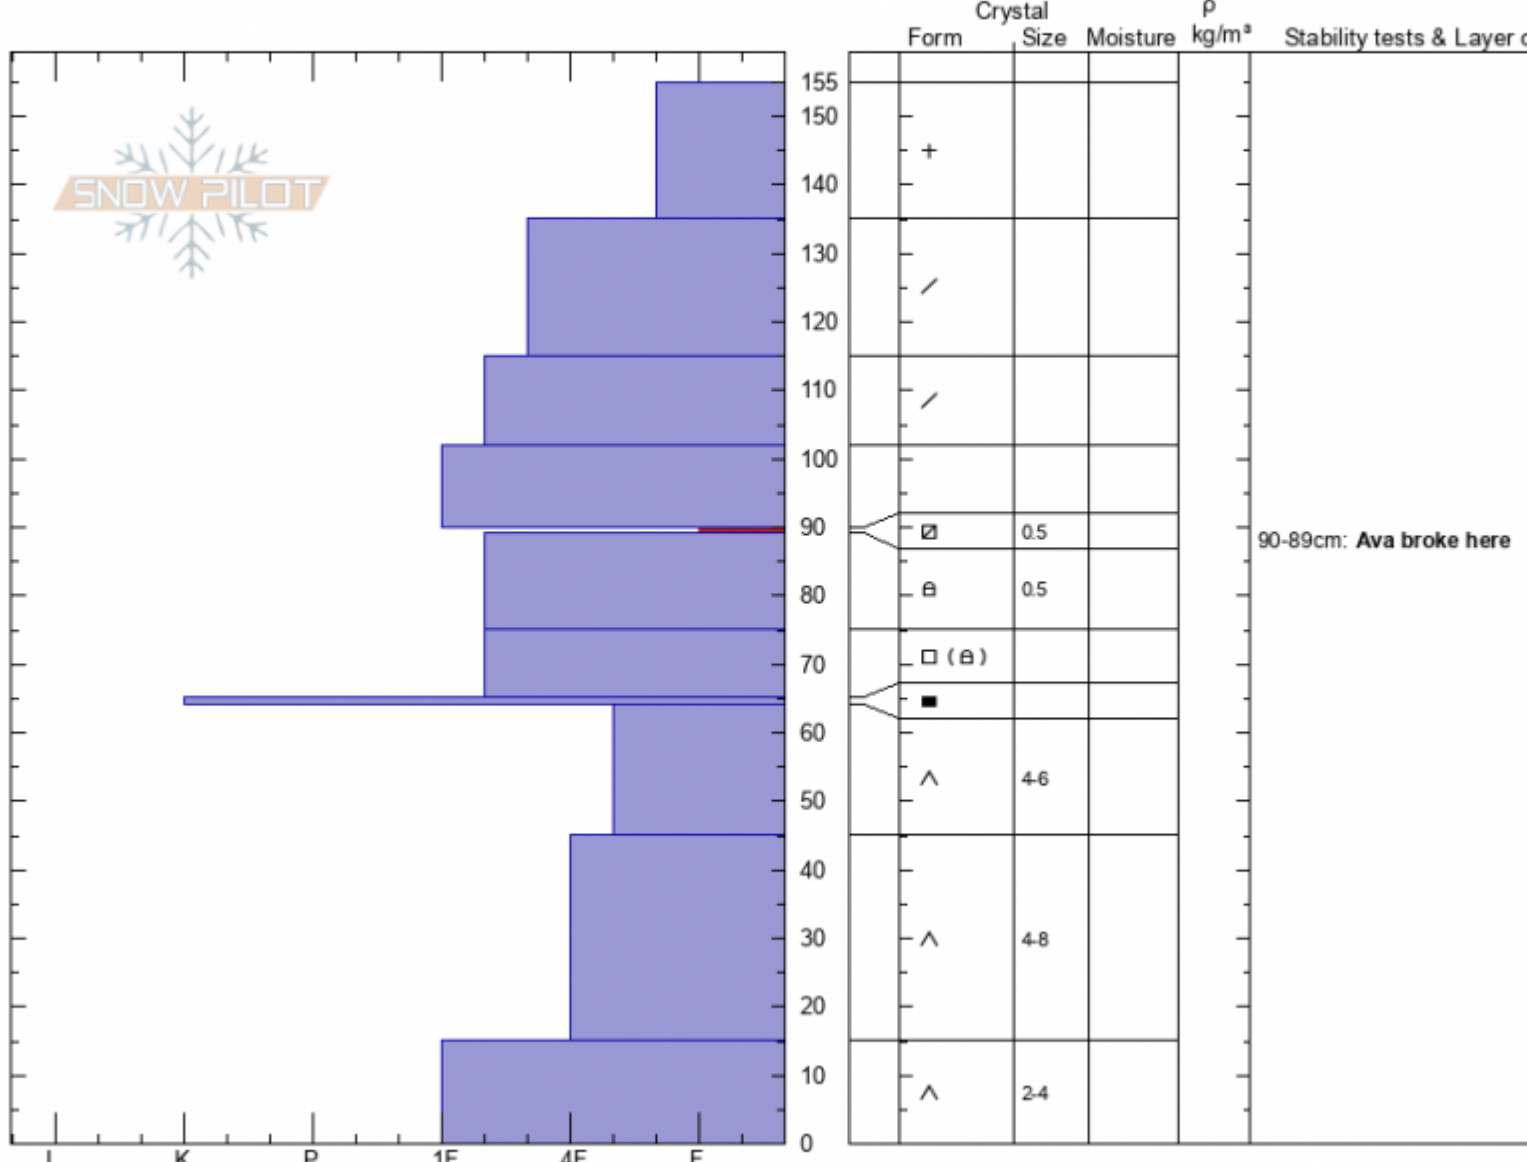

Low Lionhead Corner
Henry Mtns
MT
Elevation: 8496 ft
Aspect: 70°

Doug Chabot-Admin
02/01/2021 - 1:15pm
Co-ord: 44.74010N, -111.31545W
Slope Angle: 37°
Wind Loading: no

Stability: fair
Air Temperature: -3°C
Sky Cover: CLR
Precipitation: NO
Wind: Calm

HS: 155
Layer Notes:
90-89cm: Ava broke here
90-89cm: Problematic layer

Specifics: Pit is adjacent to avalanche: crown; Recent avalanche activity on similar slopes; Recent avalanche activity on different slopes

Notes: Avalanche was 2' deep, 500' wide and 250' vertical. It was 37 degrees steep. It likely released naturally on 1/29 or 1/30.

Advisory Region
Lionhead Range
Longitude
-111.32W
Latitude
44.73N

Avalanche Details: [Major avalanche cycle](#)
Lionhead Range, 2021-02-01