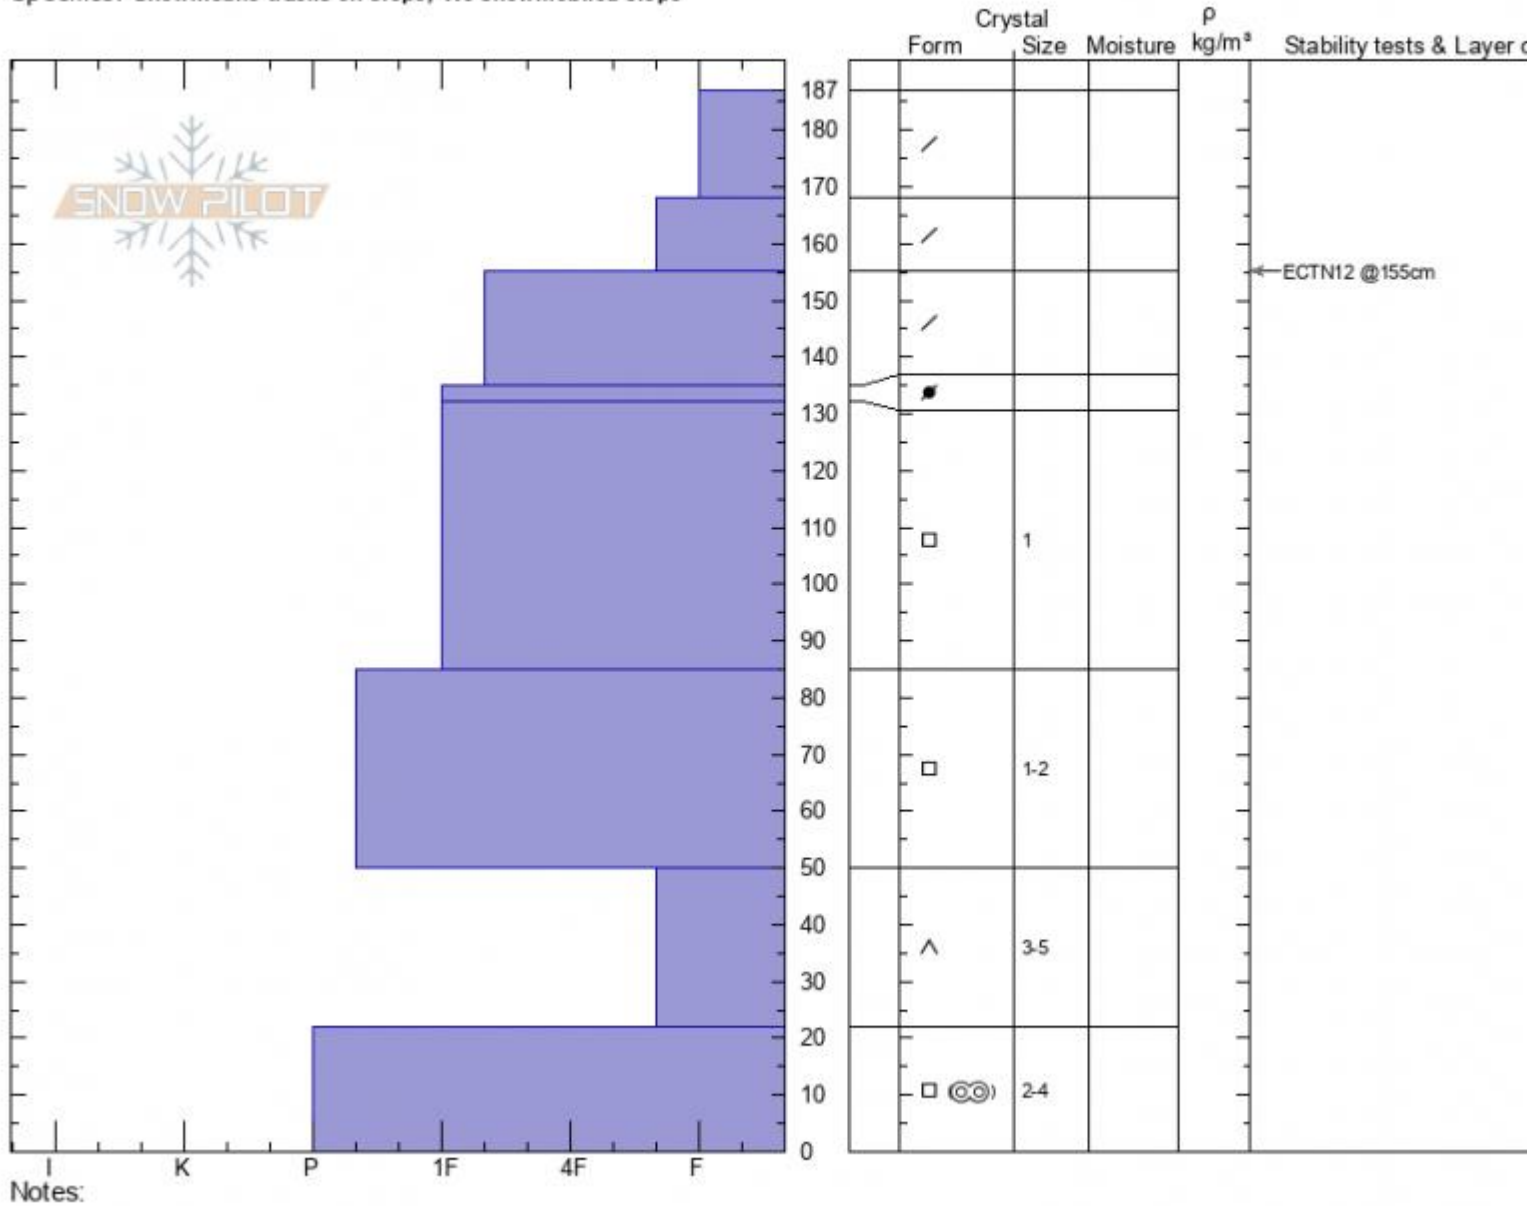

**Lionhead**  
**Lionhead Range**  
**MT**  
 Elevation: **8900 ft**  
 Aspect: **85°**  
 Specifics: **Snowmobile tracks on slope; We snowmobiled slope**

**Ian Hoyer**  
**02/10/2021 - 1:00pm**  
 Co-ord: **44.72650N, -111.31884W**  
 Slope Angle: **35°**  
 Wind Loading: **no**

Stability: **good**  
 Air Temperature:  
 Sky Cover: **OVC**  
 Precipitation: **NO**  
 Wind: **Calm**

HS: **187** Layer Notes:  
 PF: **30** 50-22cm: **Problematic layer**

Advisory Region  
 Lionhead Range  
 Longitude  
 -111.32W  
 Latitude  
 44.71N  
 Lionhead Range, 2021-02-10