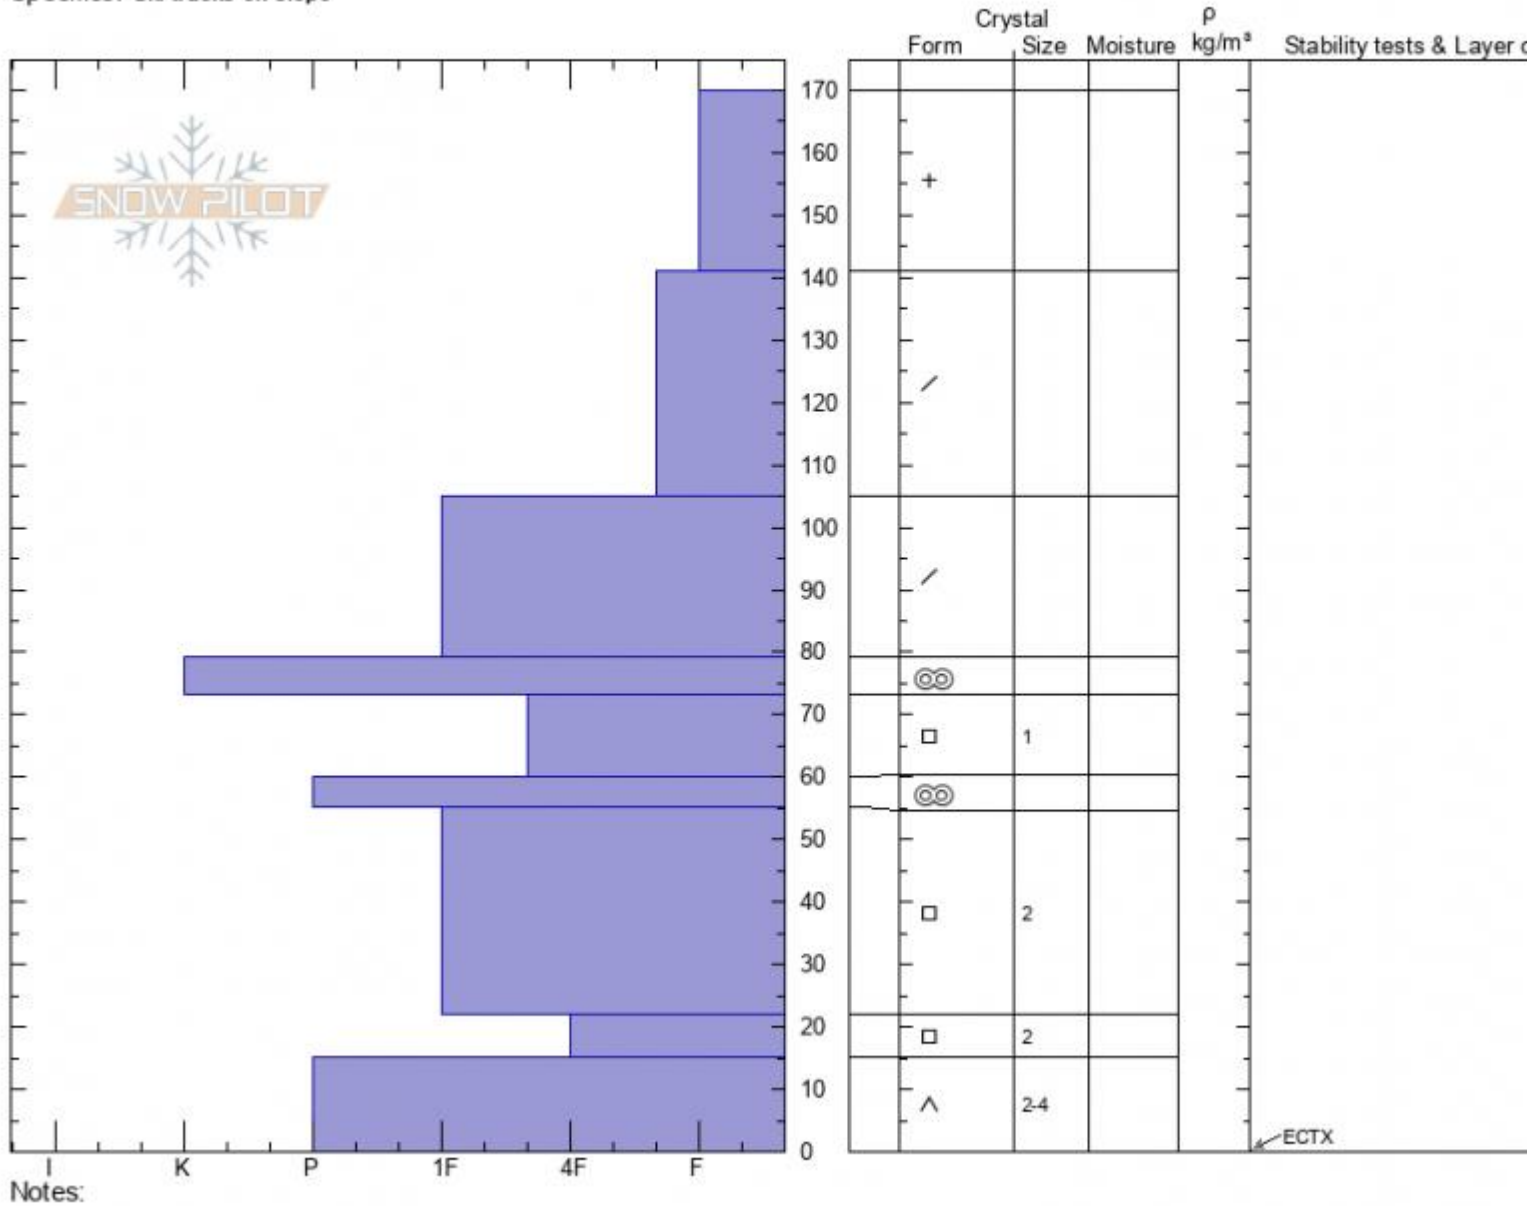

Texas Meadow - S Face
 Bridger Range
 MT
 Elevation: 7483 ft
 Aspect: 32°
 Specifics: Ski tracks on slope

Dave Zinn
 02/10/2021 - 11:30am
 Co-ord: 45.83783N, -110.93539W
 Slope Angle: 32°
 Wind Loading: no

Stability: fair
 Air Temperature:
 Sky Cover: OVC
 Precipitation: NO
 Wind: Calm

HS: 170 Layer Notes:

Advisory Region
 Bridger Range
 Longitude
 -110.94W
 Latitude
 45.84N
 Bridger Range, 2021-02-11