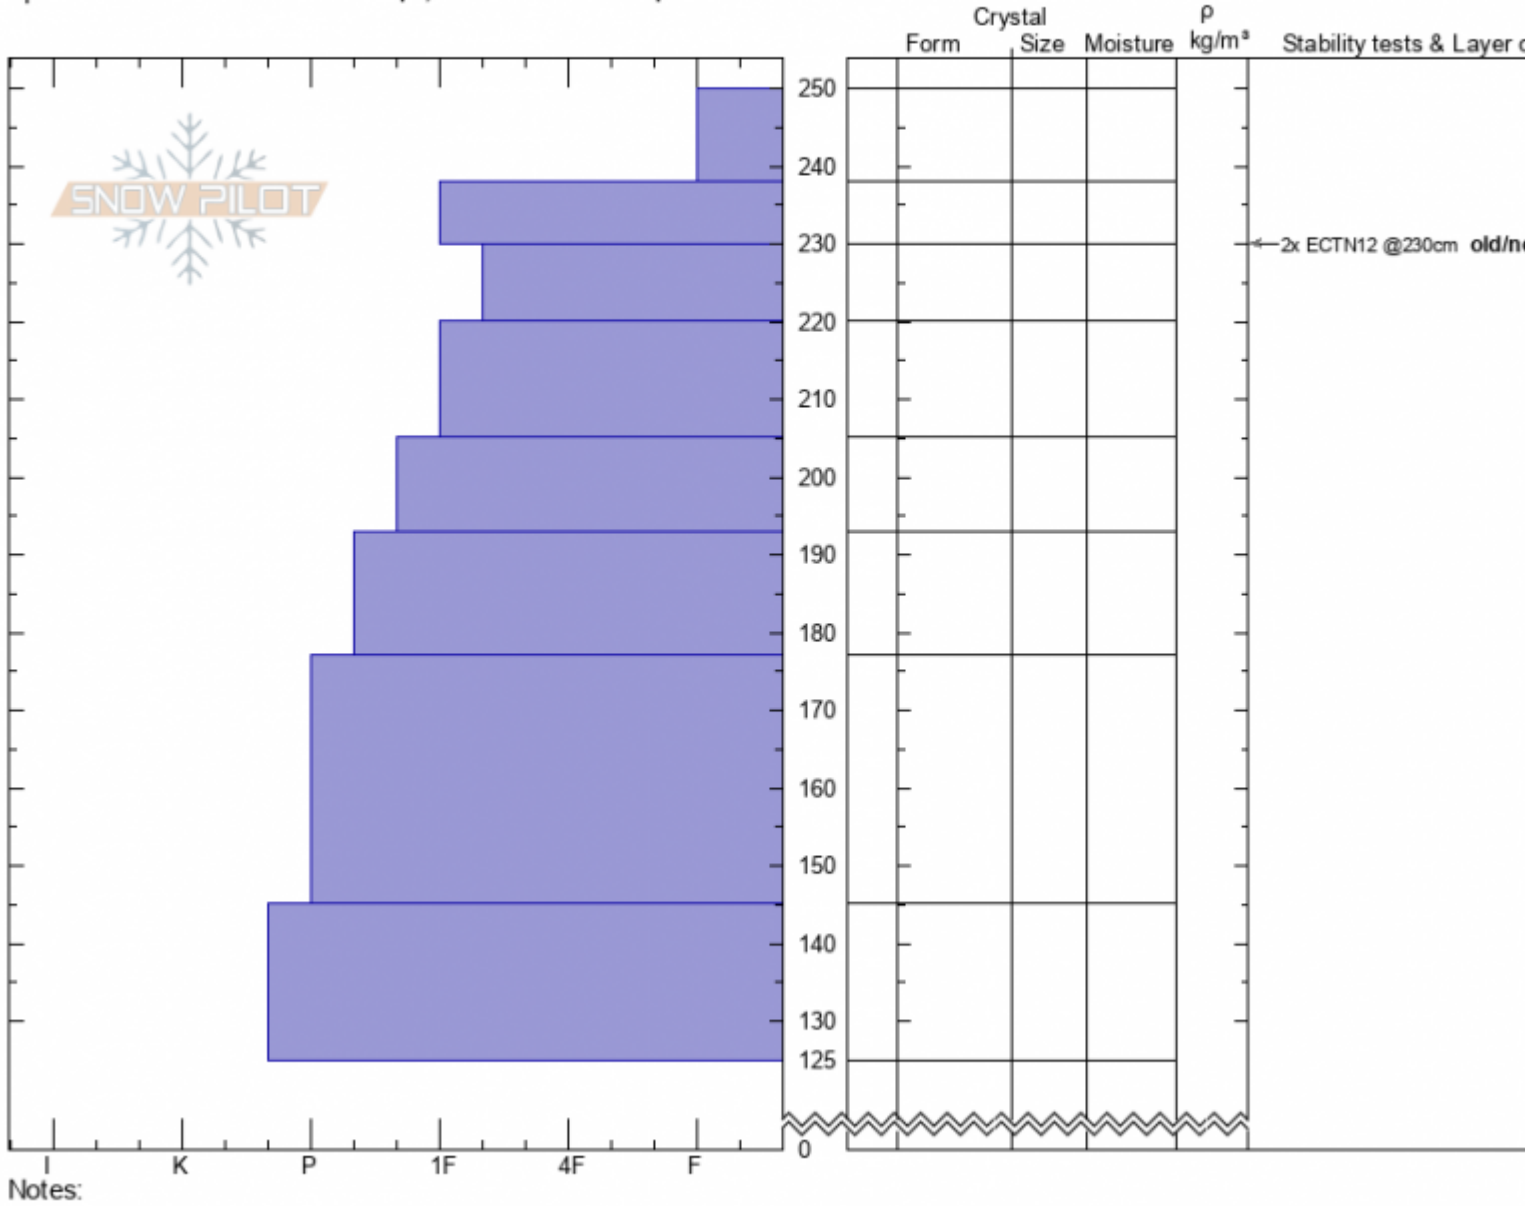

Abundance Shoulder  
Cooke City  
MT  
Elevation: 9249 ft  
Aspect: 115°  
Specifics: Snowmobile tracks on slope; We snowmobiled slope

Doug Chabot-Admin  
02/13/2021 - 11:00am  
Co-ord: 45.06531N, -110.01130W  
Slope Angle: 20°  
Wind Loading:

Stability: **good**  
Air Temperature: **-7°C**  
Sky Cover: **SCT**  
Precipitation: **NO**  
Wind: **Calm**

HS: **250** Layer Notes:

Advisory Region  
Cooke City  
Longitude  
-109.95W  
Latitude  
45.06N  
Cooke City, 2021-02-13