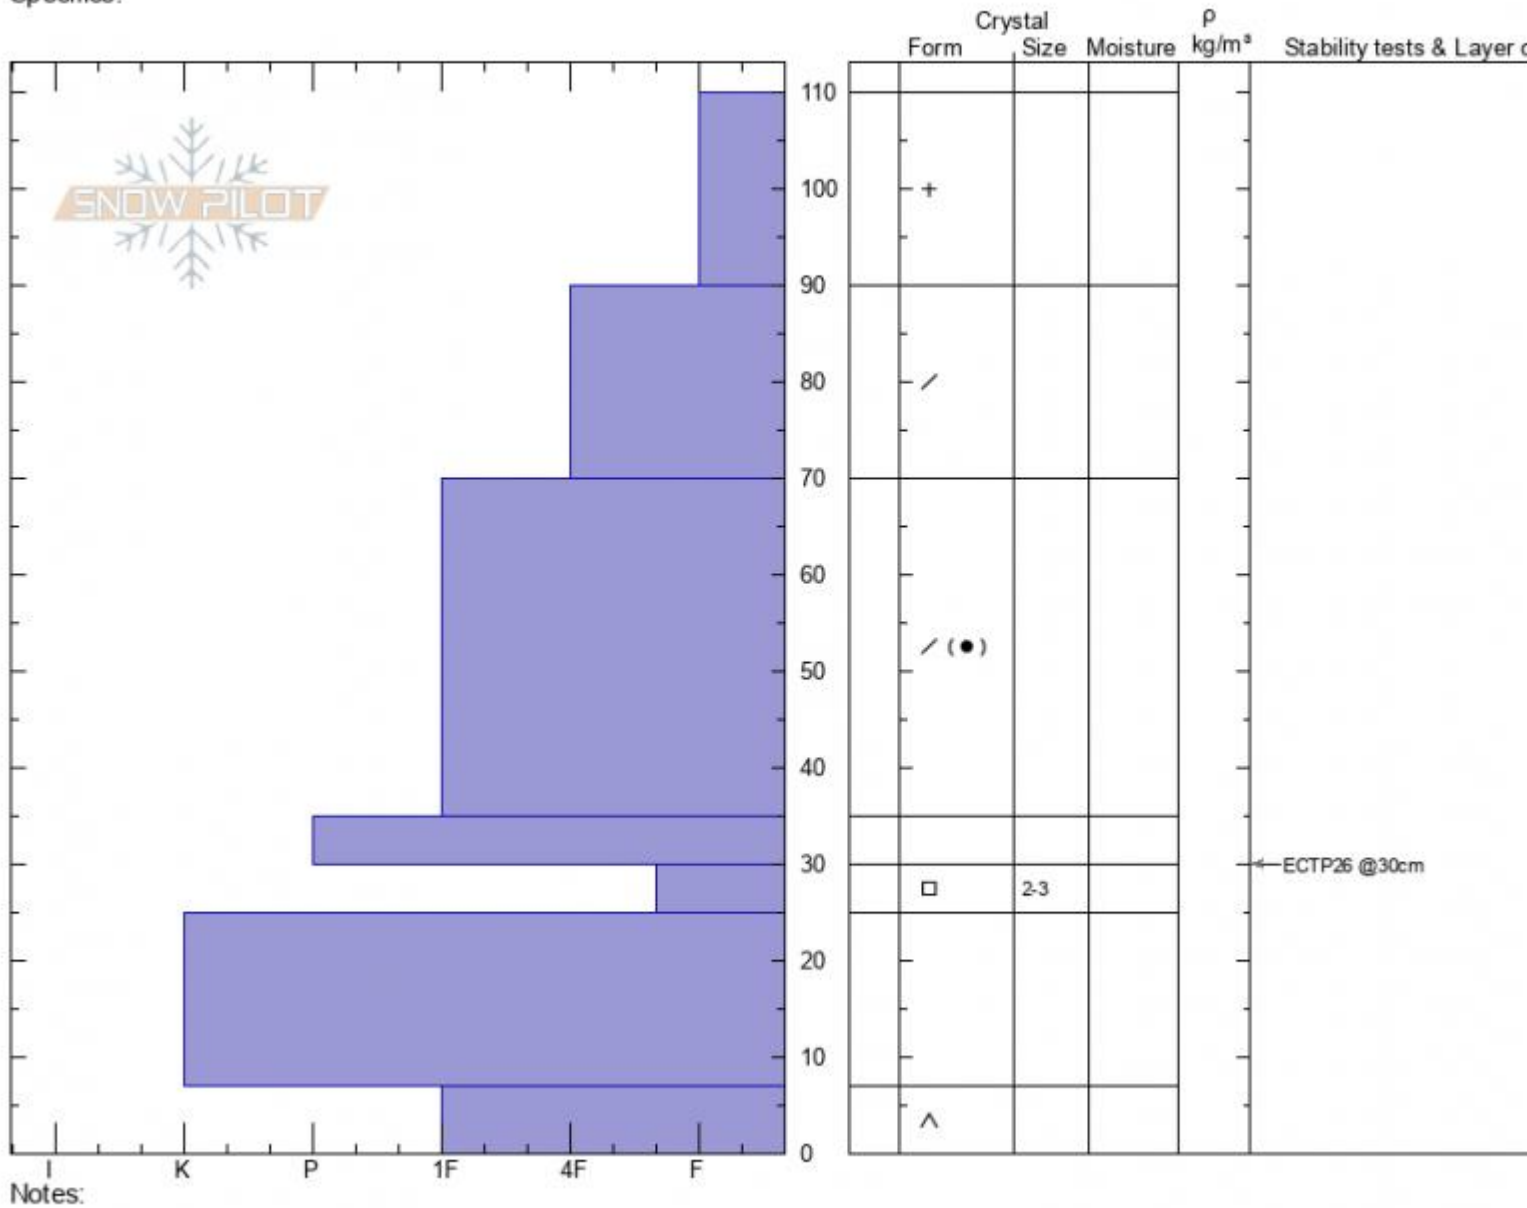

**The Throne low**  
**Bridger Range**  
**MT**  
 Elevation: **7855 ft**  
 Aspect: **90°**  
 Specifics:

**Alex Marienthal**  
**02/14/2021 - 11:45am**  
 Co-ord: **45.88423N, -110.94843W**  
 Slope Angle: **25°**  
 Wind Loading:

Stability: **fair**  
 Air Temperature:  
 Sky Cover: **BKN**  
 Precipitation: **NO**  
 Wind: **Calm**

HS: **110** Layer Notes:  
 30-25cm: **Problematic layer**

Advisory Region  
 Bridger Range  
 Longitude  
 -110.95W  
 Latitude  
 45.88N  
 Bridger Range, 2021-02-14