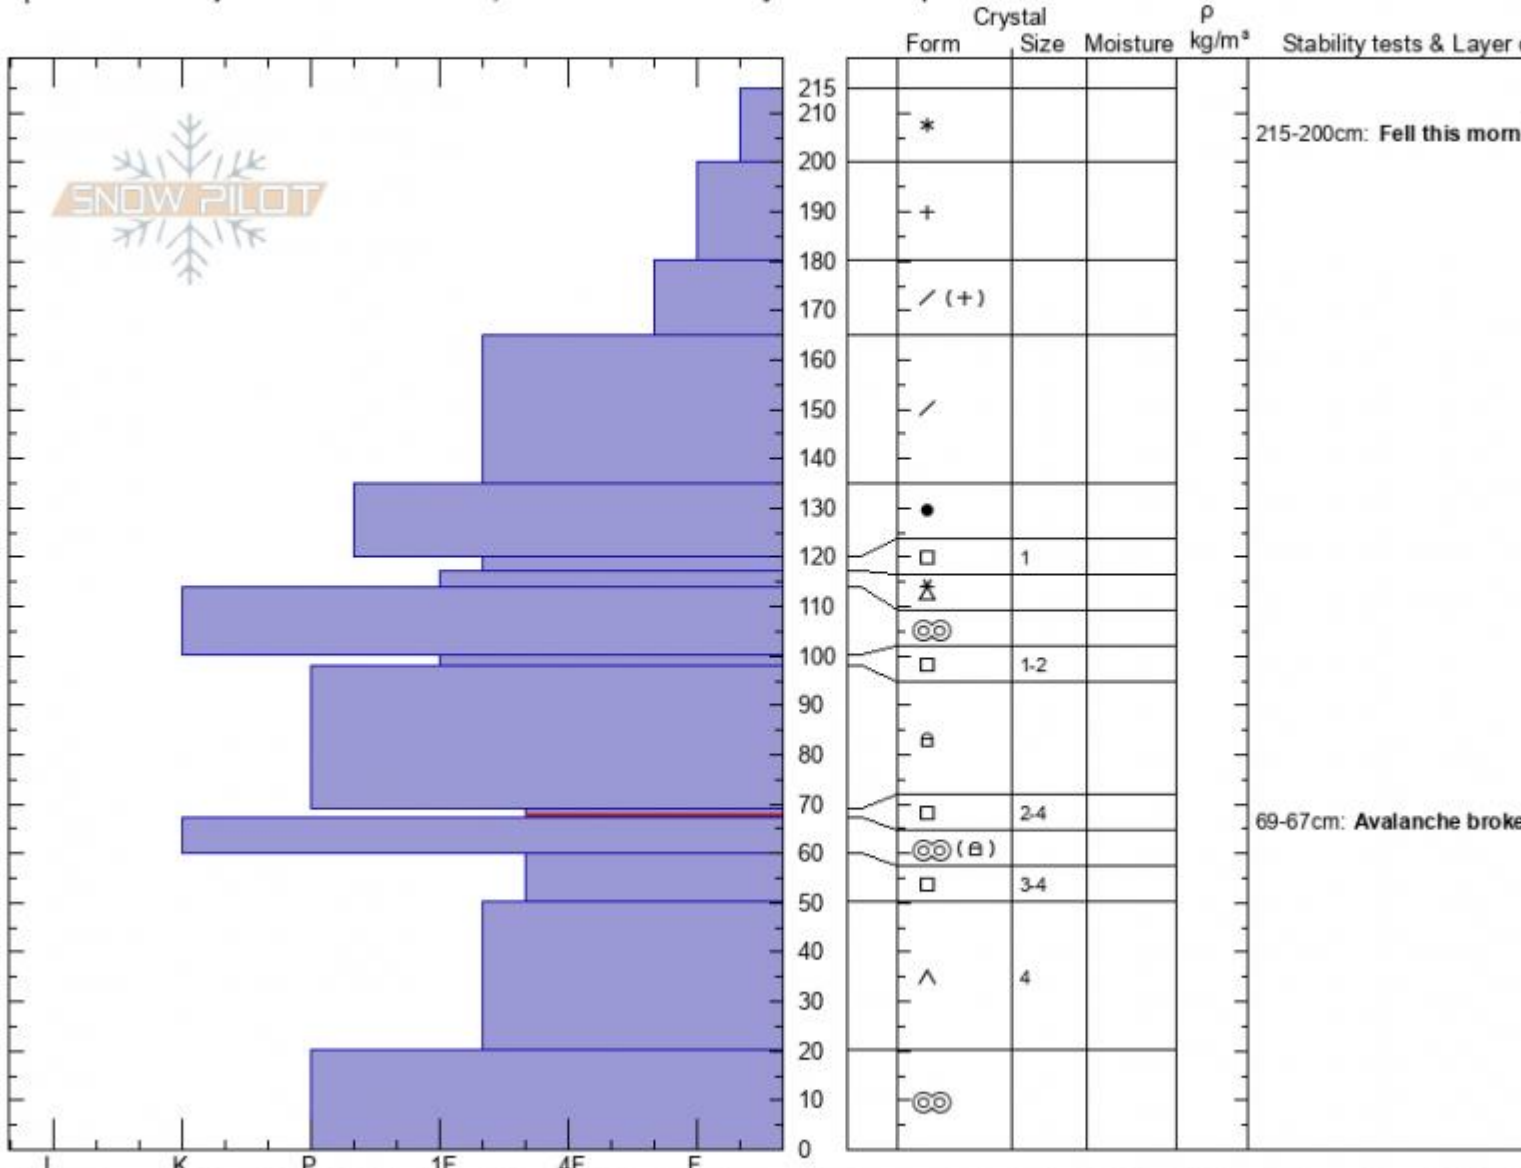

BlackmoreCrown N-R4-D: Alex Marienthal

Gallatin Range-N

MT

Elevation: 9417 ft

Aspect: 40°

Specifics: Pit is adjacent to avalanche: crown; Recent avalanche activity on similar slopes

02/20/2021 - 12:30pm

Co-ord: 45.44298N, -110.99868W

Slope Angle: 34°

Wind Loading: previous

Stability: poor

Air Temperature:

Sky Cover: BKN

Precipitation: S1

Wind: W Calm

HS: 215 Layer Notes:

215-200cm: Fell this morning

69-67cm: Avalanche broke here

69-67cm: Problematic layer

Notes: Crown profile of N-R4-D3-O broke on 2/18 or 2/19. Dug in shallower end of crown. Estimated up to 10 feet (3m) at its deepest, avg 6-8 feet wide.

Advisory Region  
 Northern Gallatin  
 Longitude  
 -111.00W  
 Latitude  
 45.44N  
 Northern Gallatin, 2021-02-21