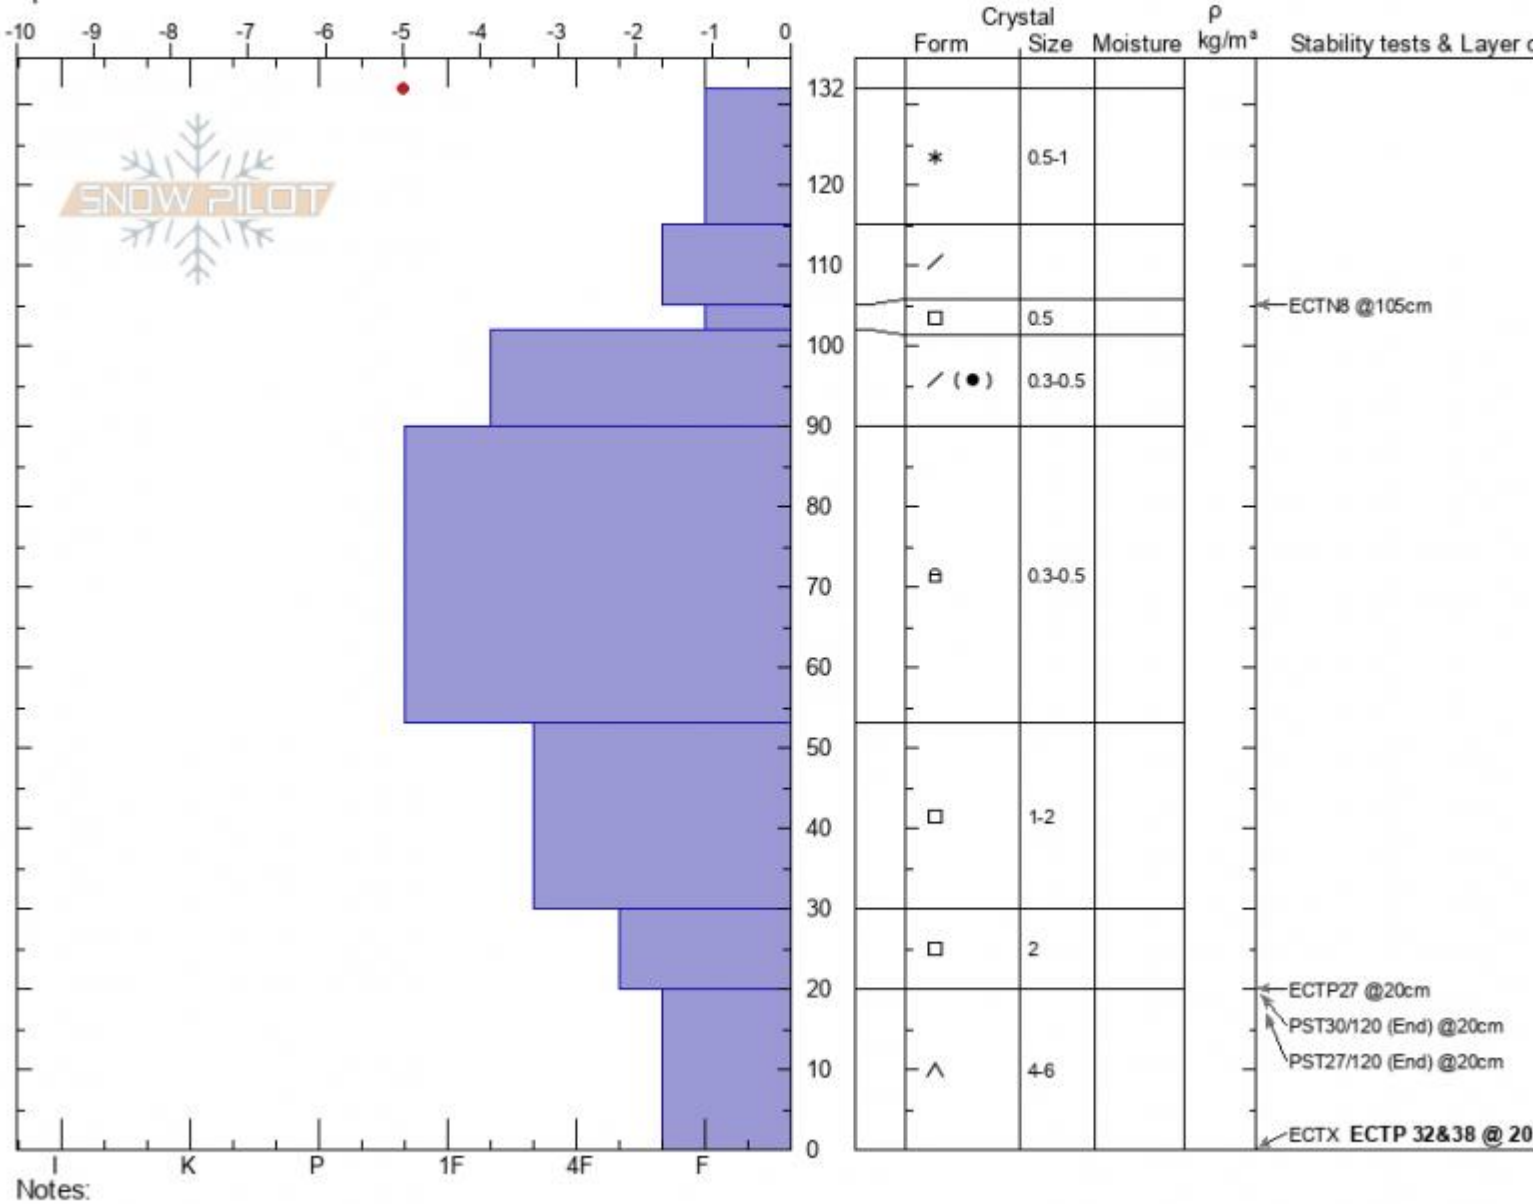

Mt Ellis N Ridge
Gallatin Range-N
MT
 Elevation: **7760 ft**
 Aspect: **70°**
 Specifics:

Alex Marienthal
02/27/2021 - 9:35am
 Co-ord: **45.58451N, -110.95823W**
 Slope Angle: **25°**
 Wind Loading: **previous**

Stability: **fair**
 Air Temperature: **-7°C**
 Sky Cover: **SCT**
 Precipitation: **NO**
 Wind: **Calm**

HS: **132** Layer Notes:
 PF: **35** 20-0cm: **Problematic layer**
 PS: **20**

Advisory Region
 Northern Gallatin
 Longitude
 -110.96W
 Latitude
 45.58N
 Northern Gallatin, 2021-02-27