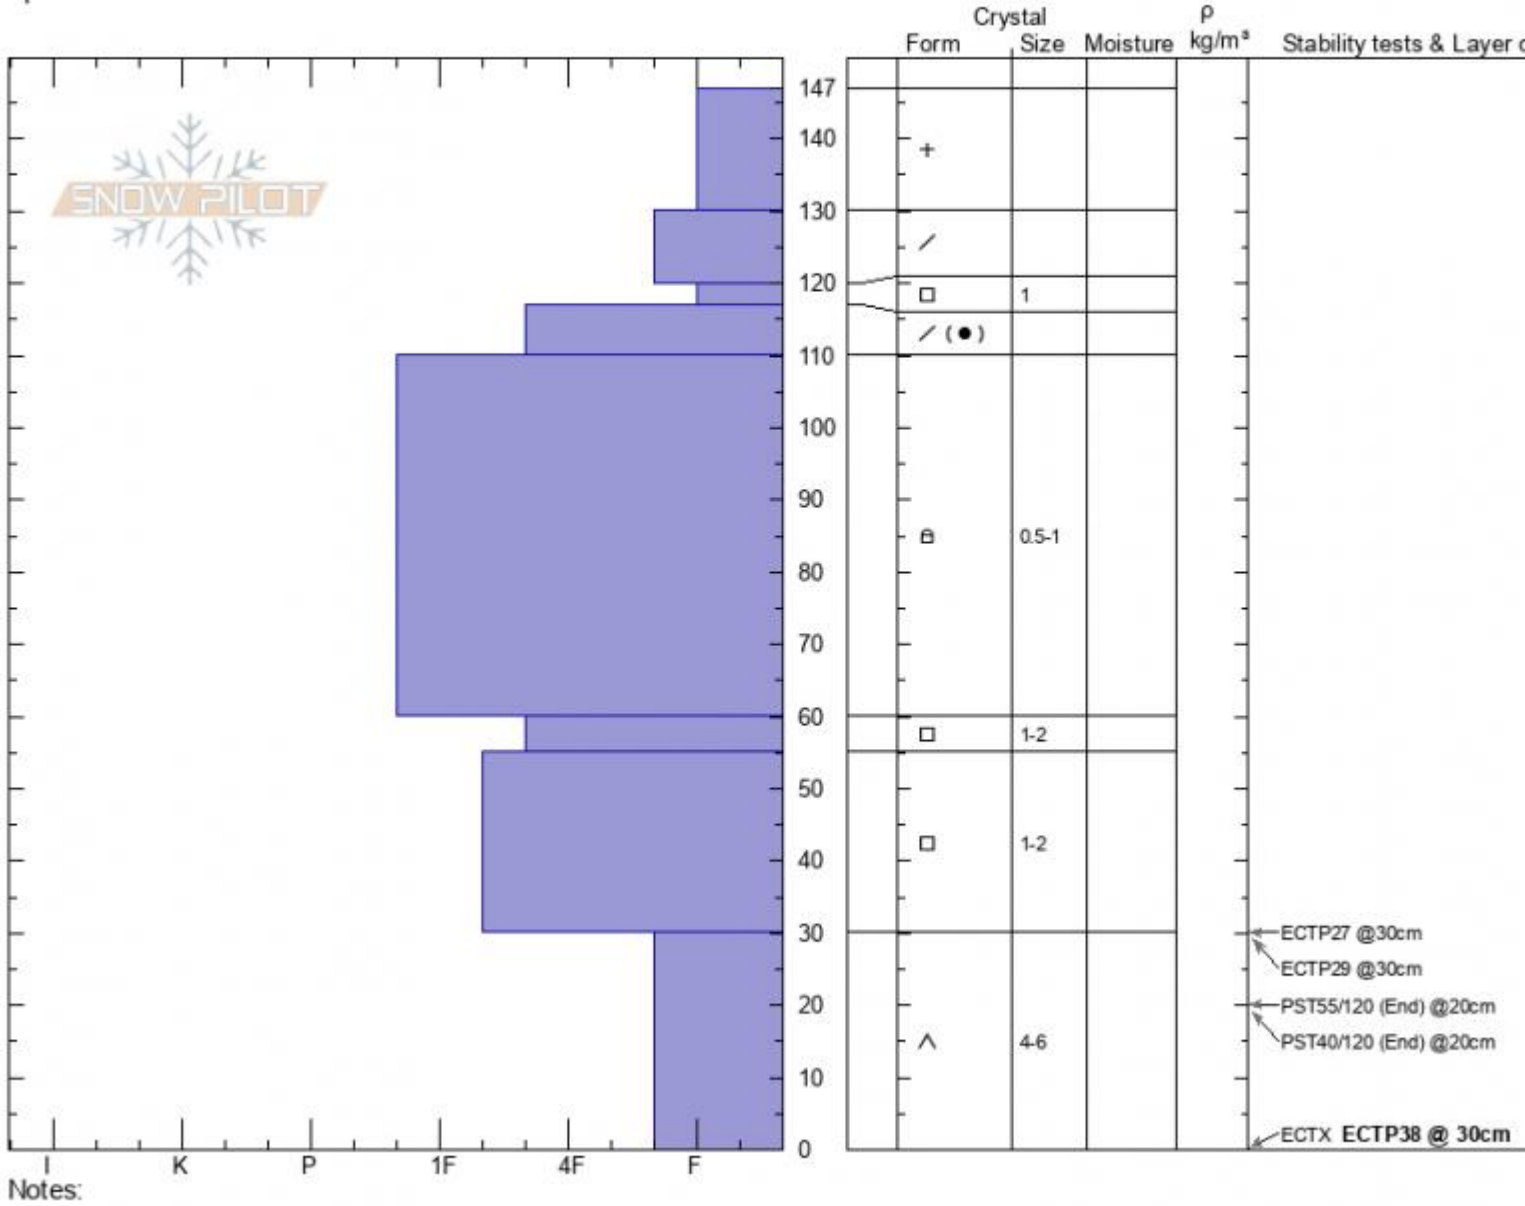

Mt Ellis SE of top
 Gallatin Range-N
 MT
 Elevation: 8110 ft
 Aspect: 66°
 Specifics:

Alex Marienthal
 02/27/2021 - 12:15am
 Co-ord: 45.57687N, -110.95295W
 Slope Angle: 28°
 Wind Loading: previous

Stability: fair
 Air Temperature:
 Sky Cover: SCT
 Precipitation: S-1
 Wind: Calm

HS: 147 Layer Notes:
 PF: 35 30-0cm: Problematic layer
 PS: 20

Advisory Region
 Northern Gallatin
 Longitude
 -110.96W
 Latitude
 45.58N
 Northern Gallatin, 2021-02-27