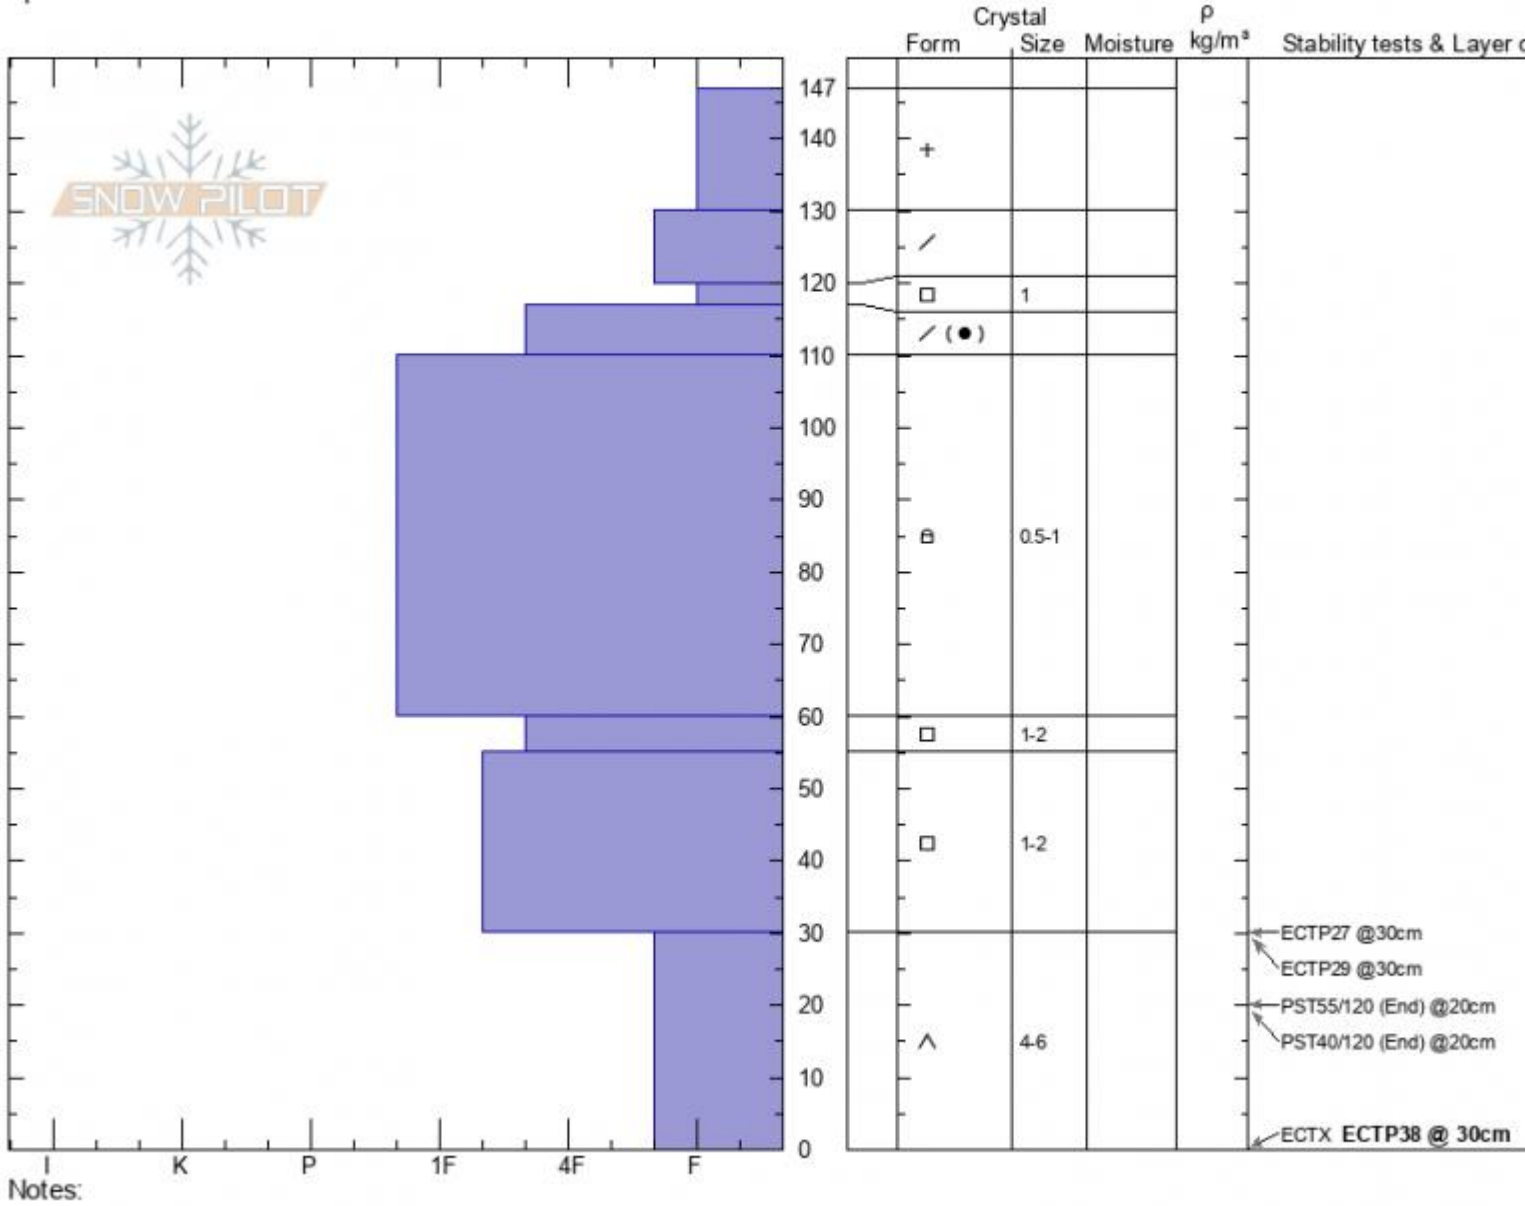

Mt Ellis SE of top
Gallatin Range-N
MT
Elevation: 8110 ft
Aspect: 66°
Specifics:

Alex Marienthal
02/27/2021 - 12:15am
Co-ord: 45.57687N, -110.95295W
Slope Angle: 28°
Wind Loading: previous

Stability: fair
Air Temperature:
Sky Cover: SCT
Precipitation: S-1
Wind: Calm

HS: 147 Layer Notes:
PF: 35 30-0cm: Problematic layer
PS: 20

Advisory Region
Northern Gallatin
Longitude
-110.96W
Latitude
45.58N
Northern Gallatin, 2021-02-27