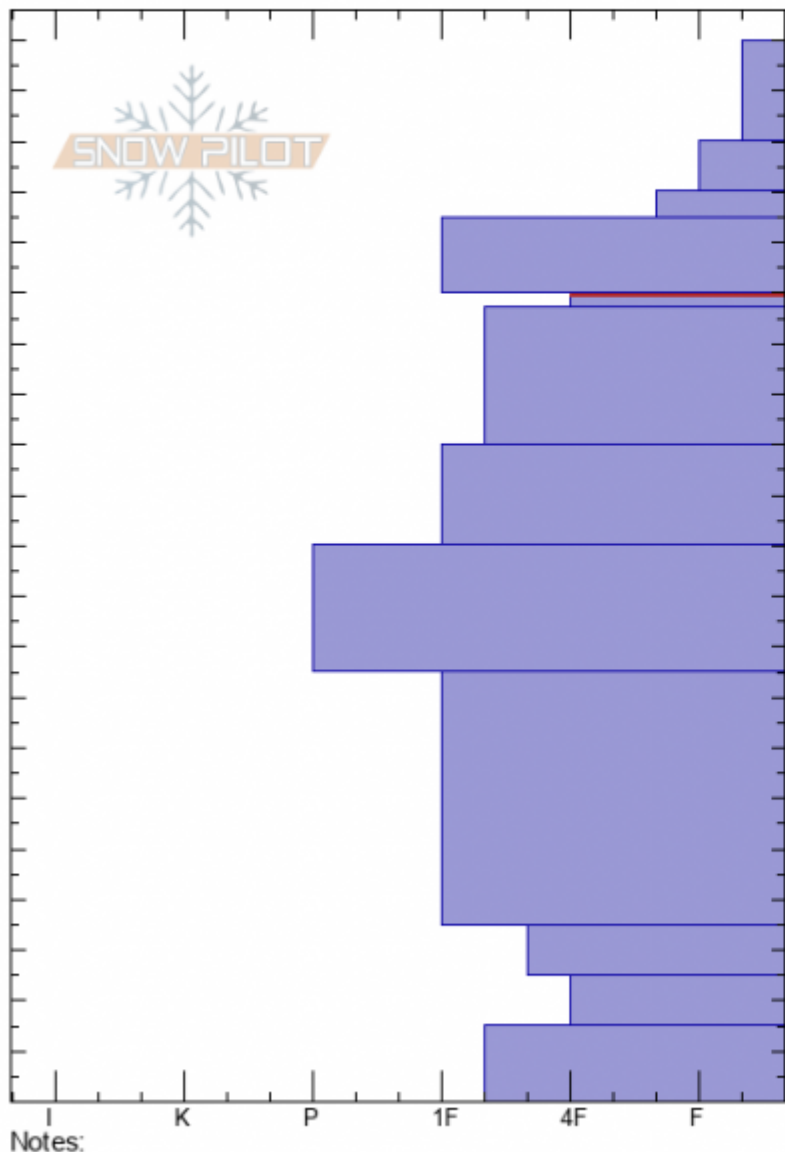

Lazy Susan
Bridger Range
MT
 Elevation: **8258 ft**
 Aspect: **60°**
 Specifics: **Cracking**

Doug Chabot-Admin
02/28/2021 - 11:00am
 Co-ord: **45.82964N, -110.93419W**
 Slope Angle: **32°**
 Wind Loading: **yes**

Stability: **poor**
 Air Temperature: **-11°C**
 Sky Cover: **FEW**
 Precipitation: **NO**
 Wind: **W Strong**

HS: 210 Layer Notes:
160-157cm: Problematic layer

	Crystal Form	Crystal Size	Moisture	ρ kg/m ³	Stability tests & Layer c
210					
200	+				
190					
180					
170					
160	/				← ECTP18 @160cm
150					
140					
130					
120					
110					
100					
90					
80					
70					
60	B	1-2			
50					
40					
30	□	1-2			
20	^	4-5			
10	^	4-6			
0					

Advisory Region
 Bridger Range
 Longitude
 -110.93W
 Latitude
 45.83N
 Bridger Range, 2021-02-28