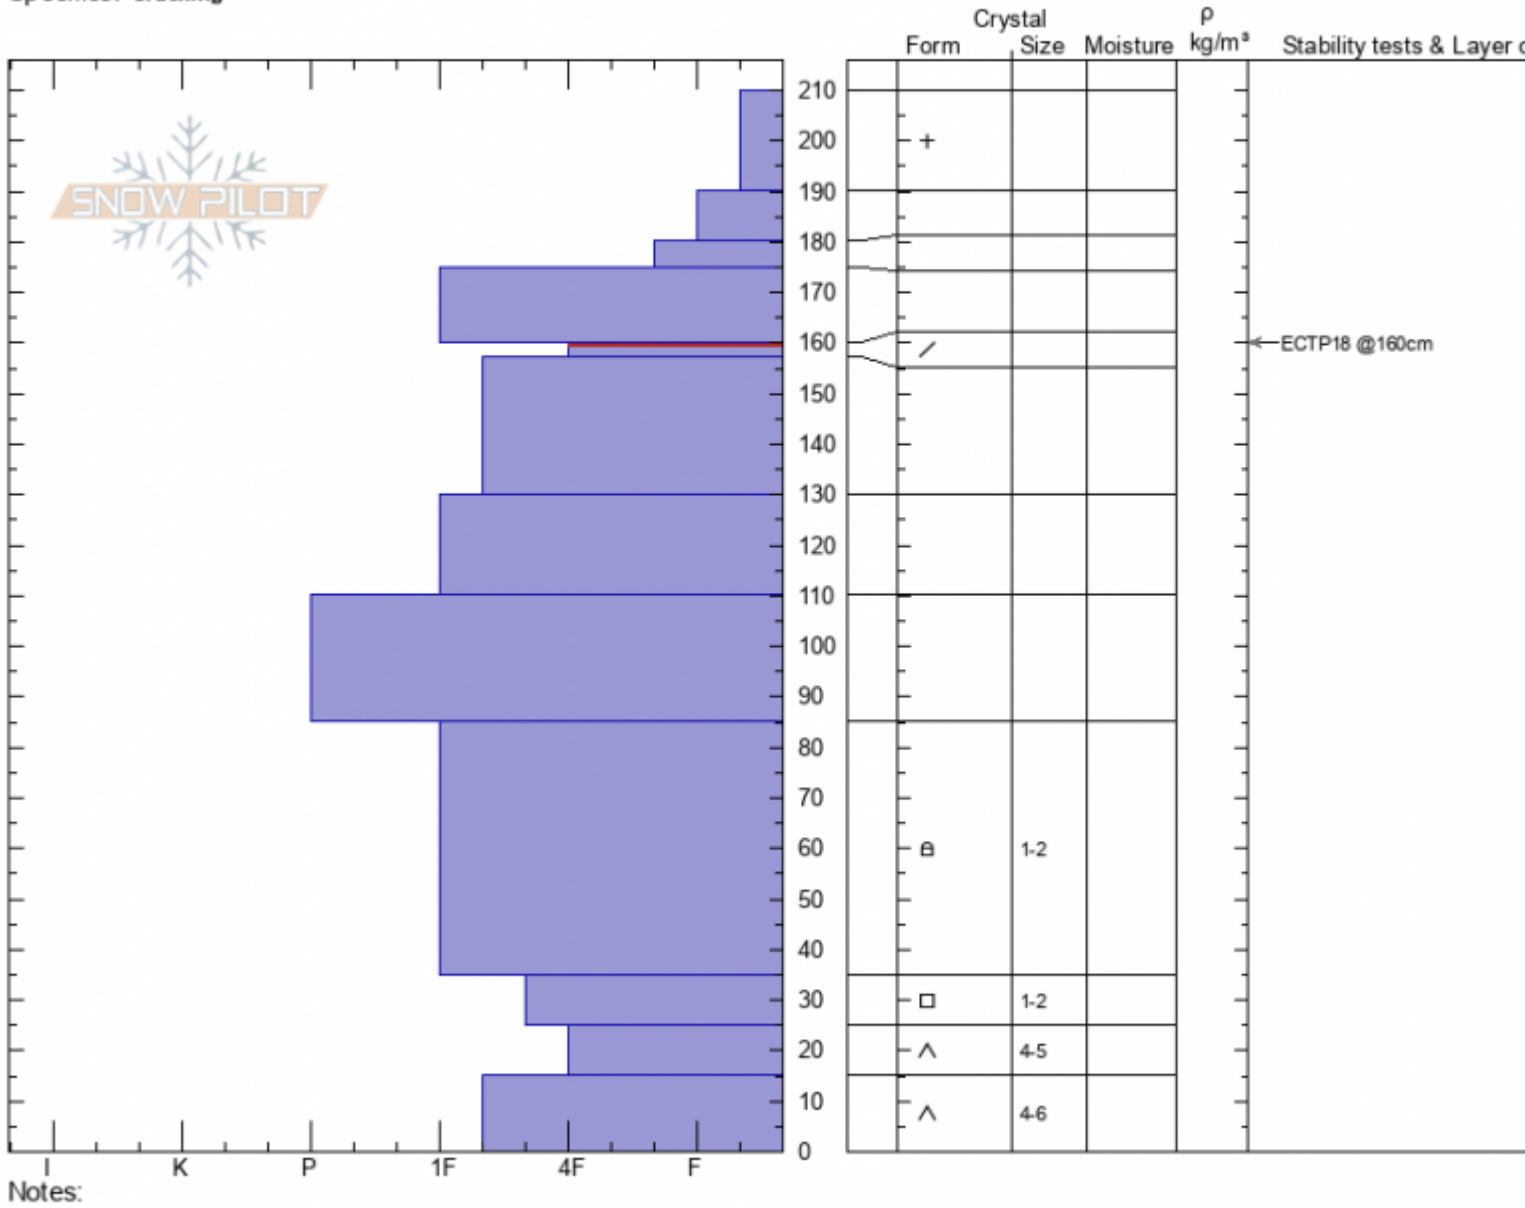

Lazy Susan
Bridger Range
MT
 Elevation: **8258 ft**
 Aspect: **60°**
 Specifics: **Cracking**

Doug Chabot-Admin
02/28/2021 - 11:00am
 Co-ord: **45.82964N, -110.93419W**
 Slope Angle: **32°**
 Wind Loading: **yes**

Stability: **poor**
 Air Temperature: **-11°C**
 Sky Cover: **FEW**
 Precipitation: **NO**
 Wind: **W Strong**

HS: 210 Layer Notes:
 160-157cm: **Problematic layer**

Advisory Region
 Bridger Range
 Longitude
 -110.93W
 Latitude
 45.83N
 Bridger Range, 2021-02-28