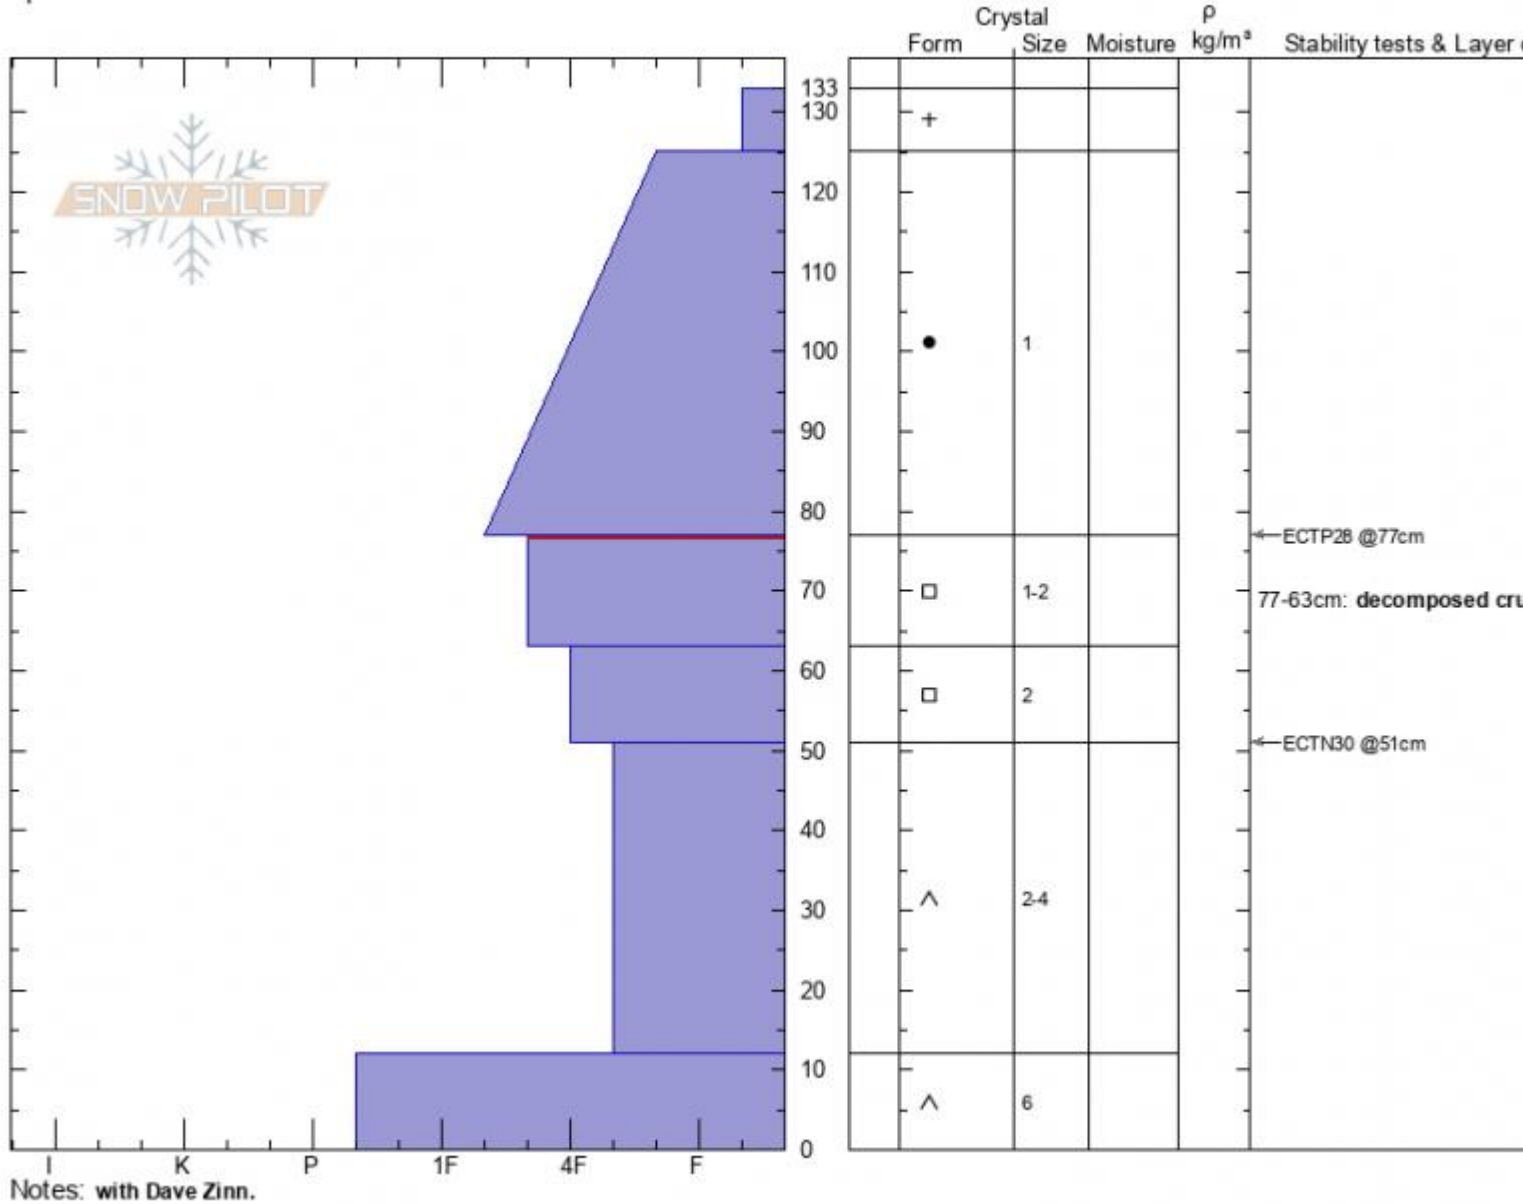

Taylor Fork  
 Gallatin Range-S  
 MT  
 Elevation: 8775 ft  
 Aspect: SW  
 Specifics:

Zach Keskinen  
 02/28/2021 - 12:56pm  
 Co-ord: 44.97683N, -111.35959W  
 Slope Angle: 28°  
 Wind Loading: no

Stability: fair  
 Air Temperature: -3°C  
 Sky Cover: BKN  
 Precipitation: NO  
 Wind: S Light Breeze

HS: 133  
 PF: 30  
 Layer Notes:  
 77-63cm: decomposed crust at  
 77-63cm: Problematic layer

Advisory Region  
 Southern Madison  
 Longitude  
 -111.27W  
 Latitude  
 45.06N  
 Southern Madison, 2021-02-28