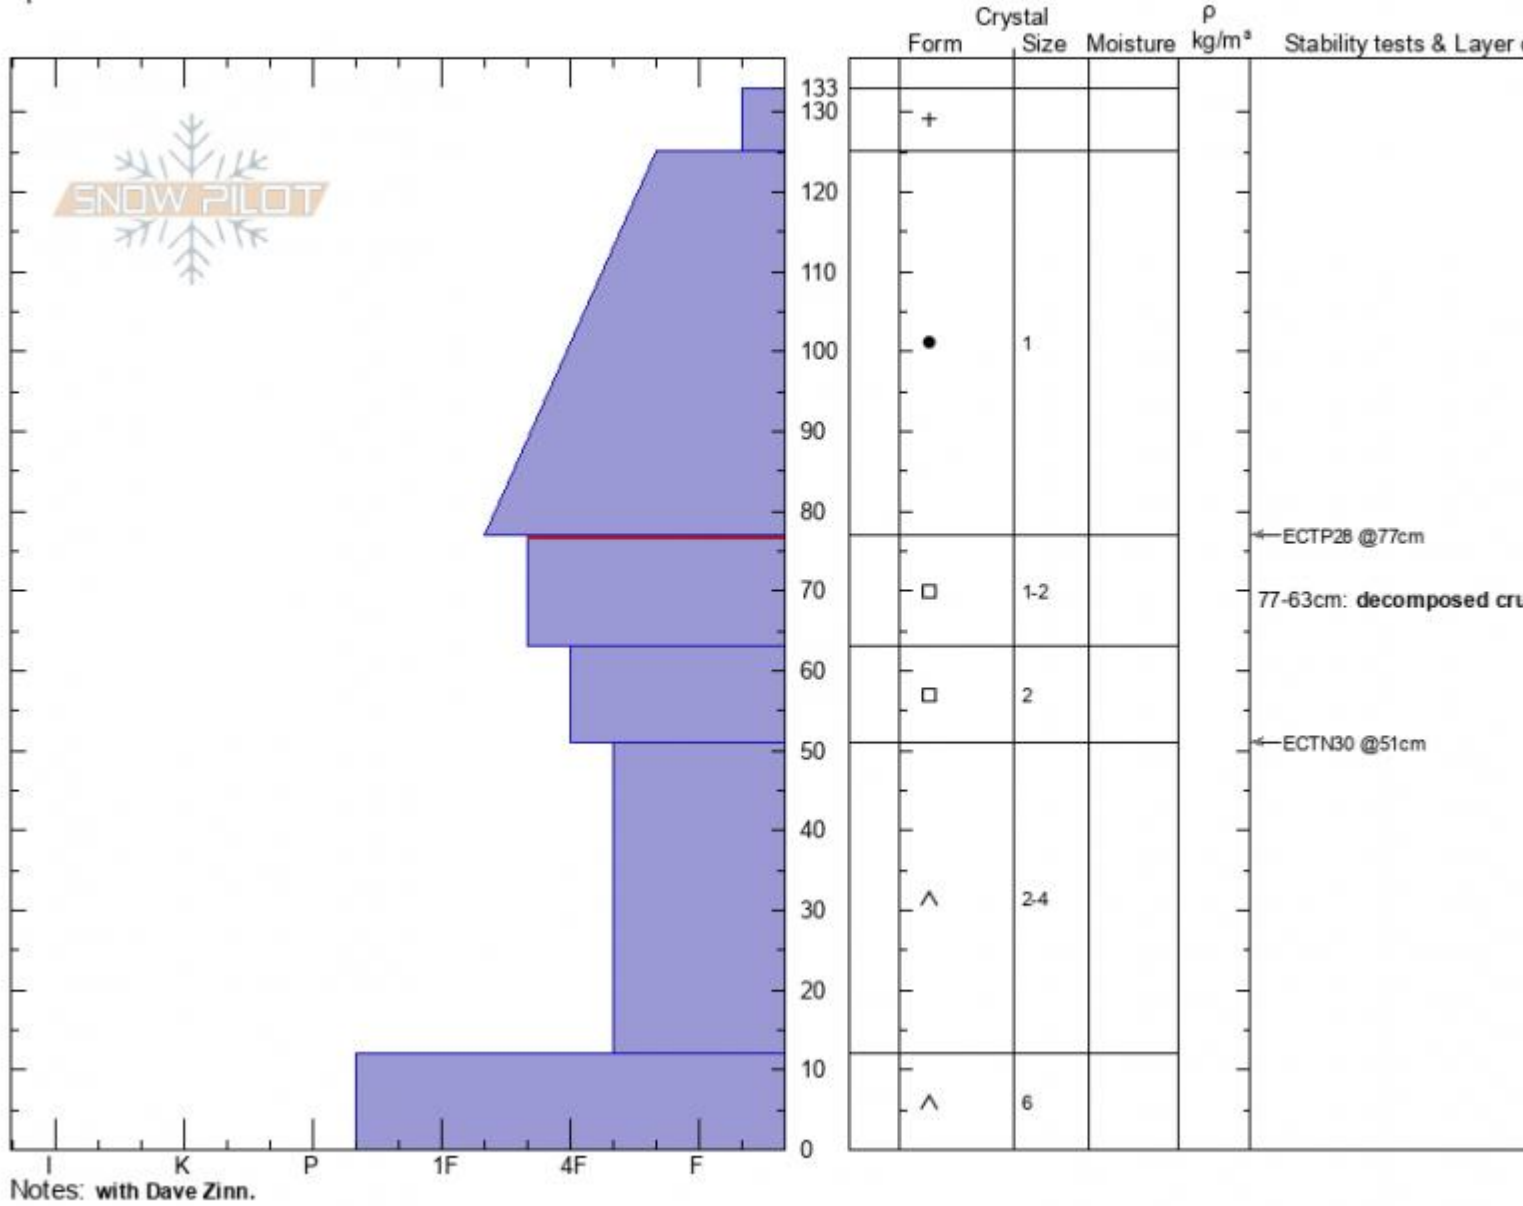

Taylor Fork
 Gallatin Range-S
 MT
 Elevation: 8775 ft
 Aspect: SW
 Specifics:

Zach Keskinen
 02/28/2021 - 12:56pm
 Co-ord: 44.97683N, -111.35959W
 Slope Angle: 28°
 Wind Loading: no

Stability: fair
 Air Temperature: -3°C
 Sky Cover: BKN
 Precipitation: NO
 Wind: S Light Breeze

HS: 133 Layer Notes:
 PF: 30 77-63cm: decomposed crust at
 77-63cm: Problematic layer

Advisory Region
 Southern Madison
 Longitude
 -111.27W
 Latitude
 45.06N
 Southern Madison, 2021-02-28